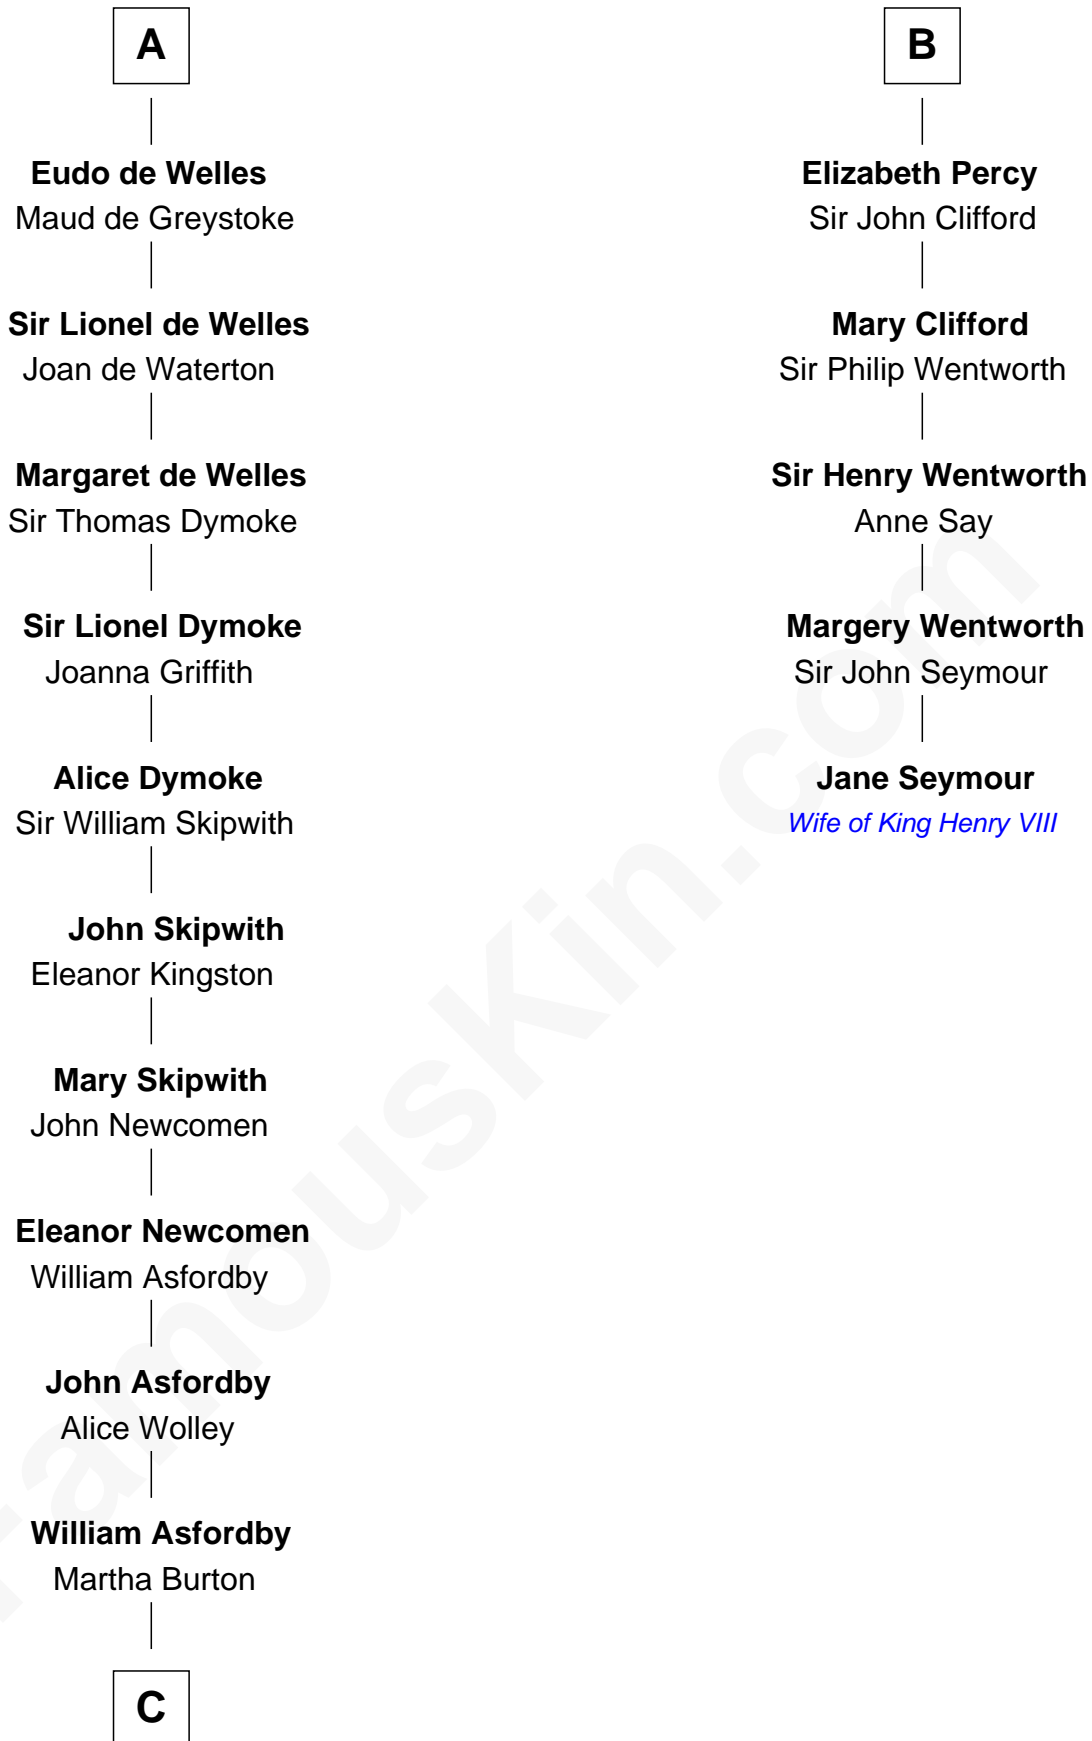

# FamousKin.com Relationship Chart of

**Arthur Ryerson**

*RMS Titanic Victim*

11th cousin 10 times removed of

**Jane Seymour**

*3rd Wife of King Henry VIII*

**Philip of Swabia**

Irene Angelina

Henry de Percy

**Sir Henry Percy**

Margaret de Neville

**Sir Henry Percy**

Elizabeth Mortimer

**B**

**C**

—  
**Elinor Asfordby**

Thomas Cock

—  
**Catherine Cock**

Martin Ryerson

—  
**Thomas Ryerson**

Mary Turner

—  
**Joseph Turner Ryerson**

Ellen Griffin Larned

—  
**Arthur Ryerson**

*RMS Titanic Victim*