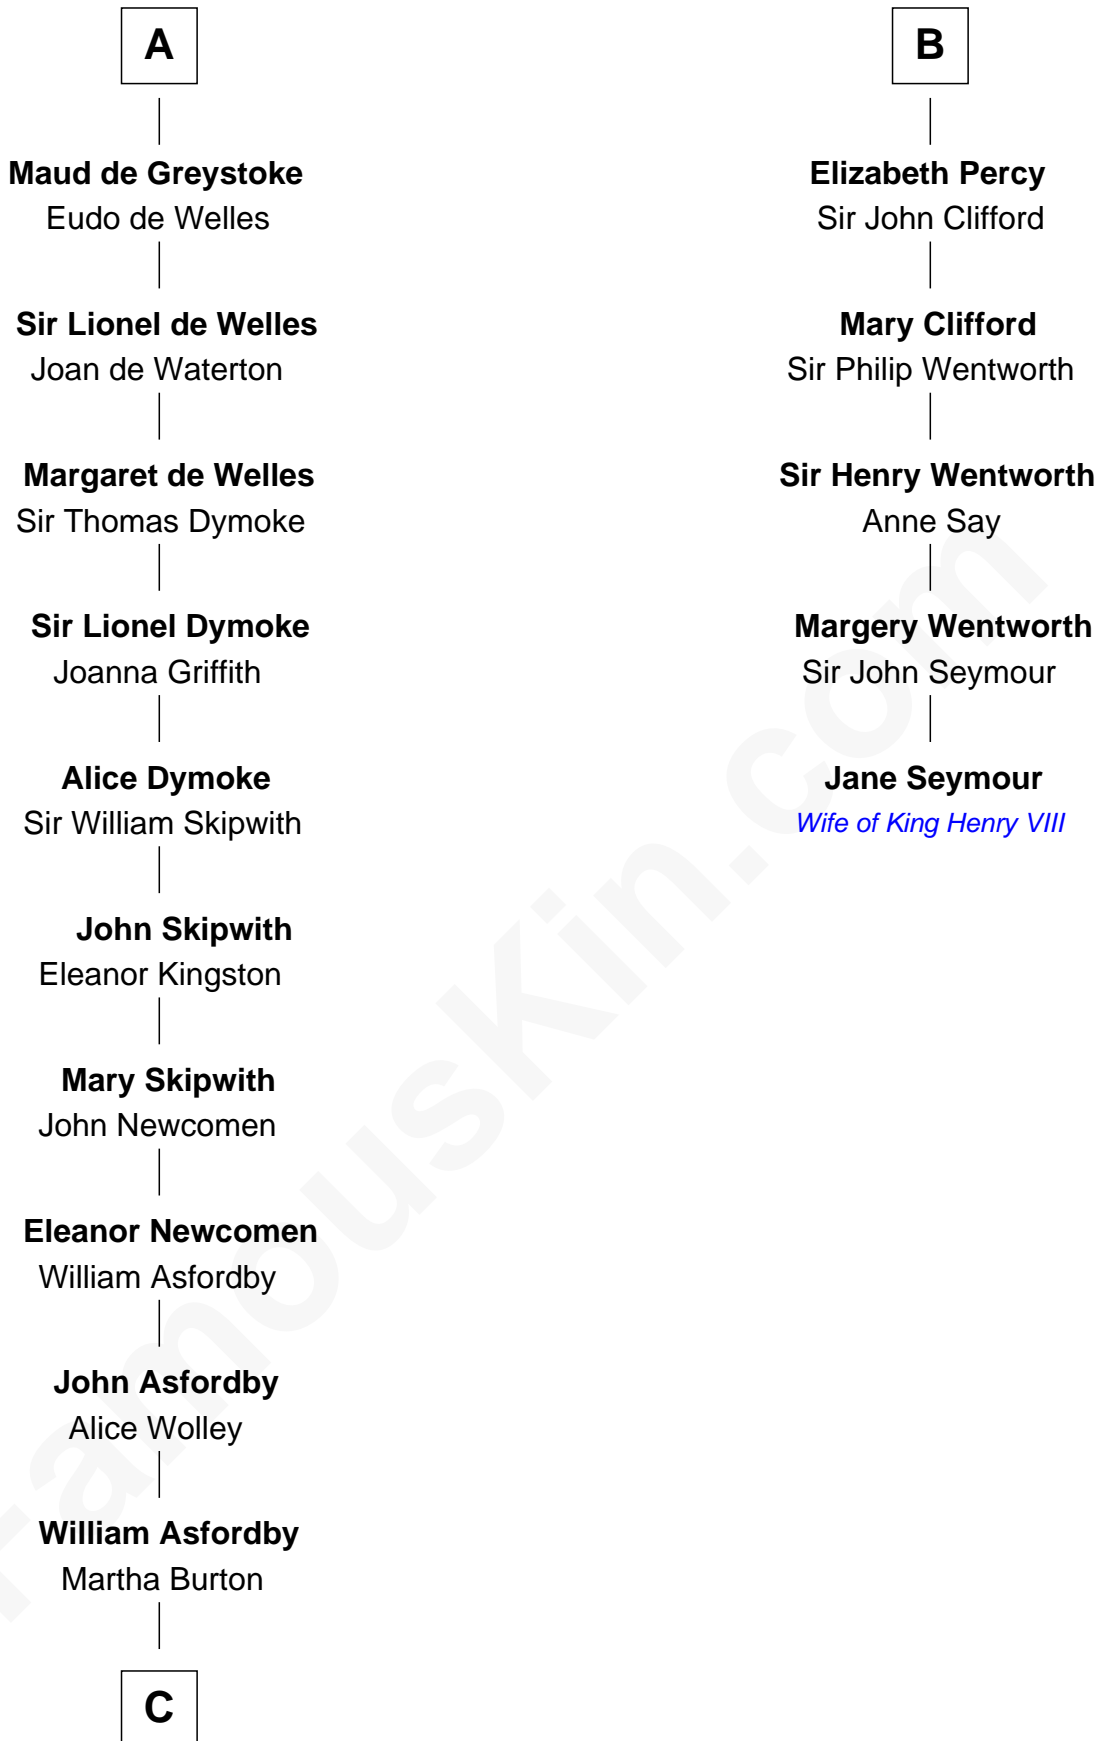

# FamousKin.com Relationship Chart of

**Arthur Ryerson**

*RMS Titanic Victim*

11th cousin 10 times removed of

**Jane Seymour**

*3rd Wife of King Henry VIII*

**Gerard de Camville**

Nichola de la Haye

Sir Ralph de Neville

**Margaret de Neville**

Sir Henry Percy

**Sir Henry Percy**

Elizabeth Mortimer

**B**

**C**

—  
**Elinor Asfordby**

Thomas Cock

—  
**Catherine Cock**

Martin Ryerson

—  
**Thomas Ryerson**

Mary Turner

—  
**Joseph Turner Ryerson**

Ellen Griffin Larned

—  
**Arthur Ryerson**

*RMS Titanic Victim*