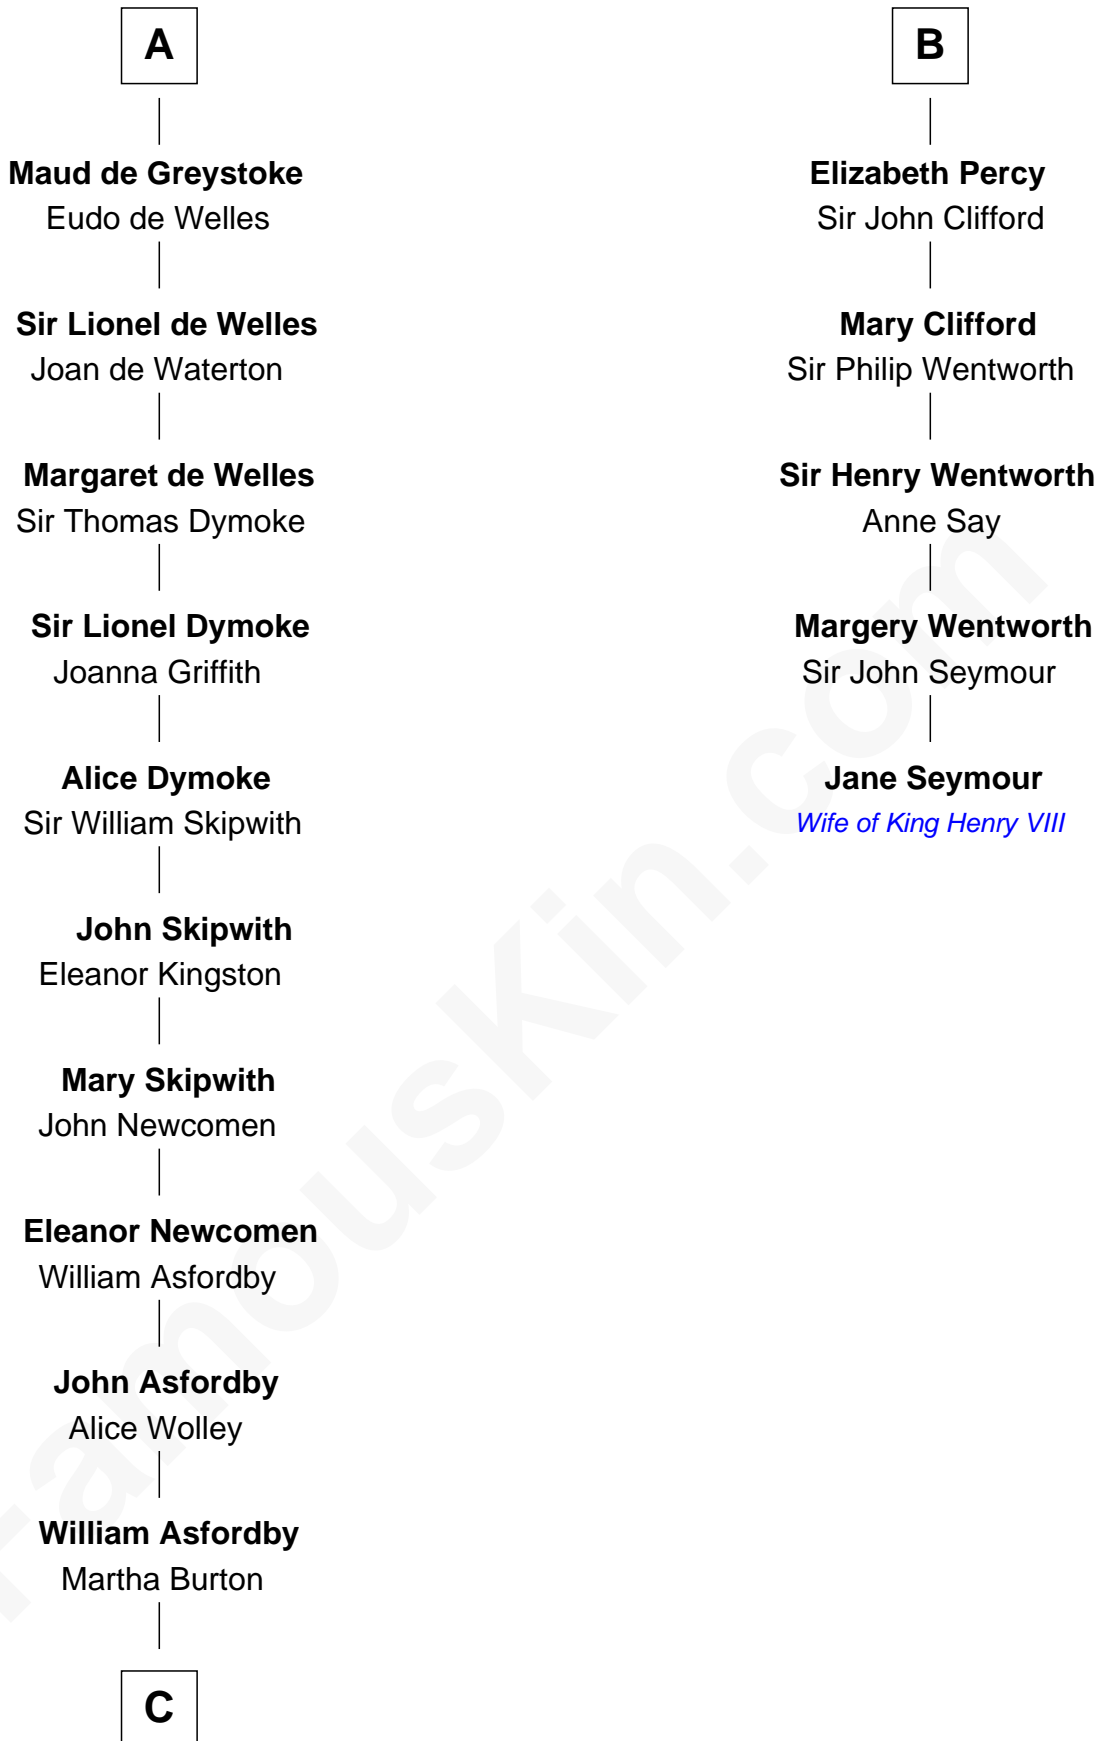

FamousKin.com Relationship Chart of

Arthur Ryerson

RMS Titanic Victim

11th cousin 10 times removed of

Jane Seymour

3rd Wife of King Henry VIII

Gilbert Basset

C

Elinor Asfordby

Thomas Cock

Catherine Cock

Martin Ryerson

Thomas Ryerson

Mary Turner

Joseph Turner Ryerson

Ellen Griffin Larned

Arthur Ryerson

RMS Titanic Victim