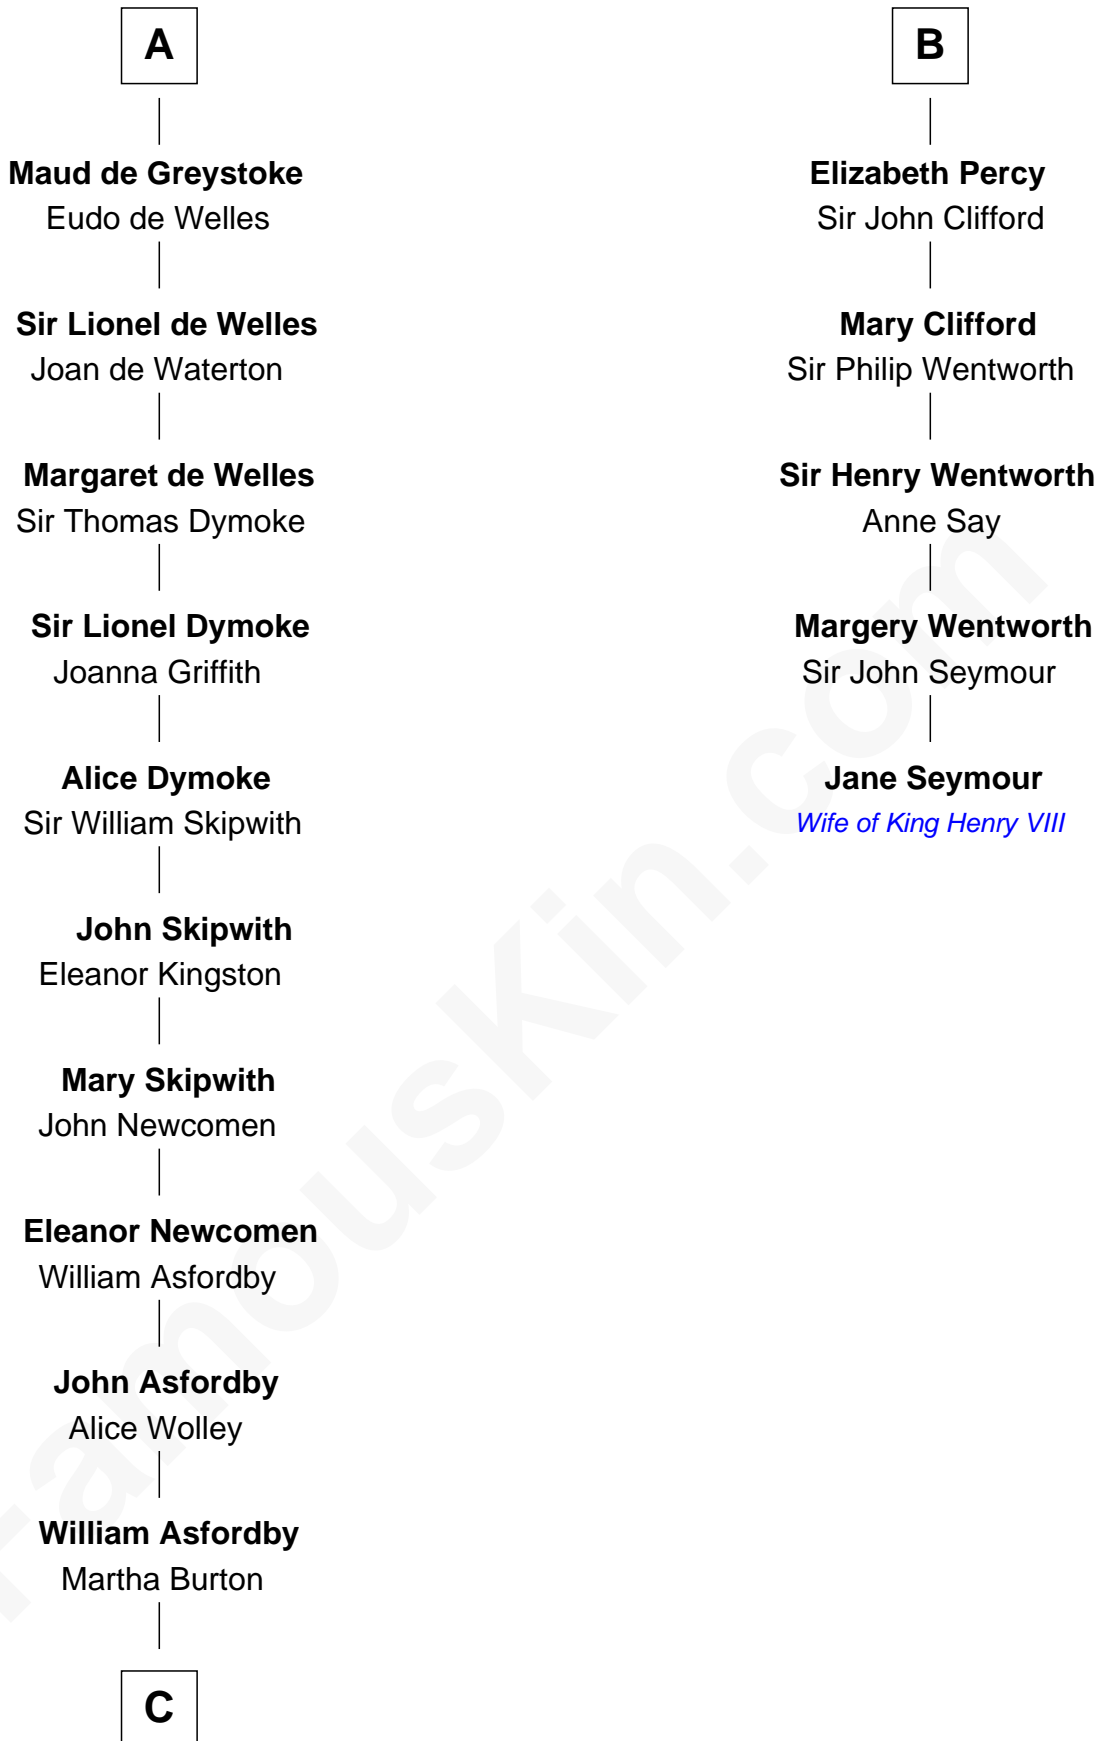

FamousKin.com Relationship Chart of

Arthur Ryerson

RMS Titanic Victim

11th cousin 10 times removed of

Jane Seymour

3rd Wife of King Henry VIII

Geoffrey VI of Chateaudun

C

—
Elinor Asfordby

Thomas Cock

—
Catherine Cock

Martin Ryerson

—
Thomas Ryerson

Mary Turner

—
Joseph Turner Ryerson

Ellen Griffin Larned

—
Arthur Ryerson

RMS Titanic Victim