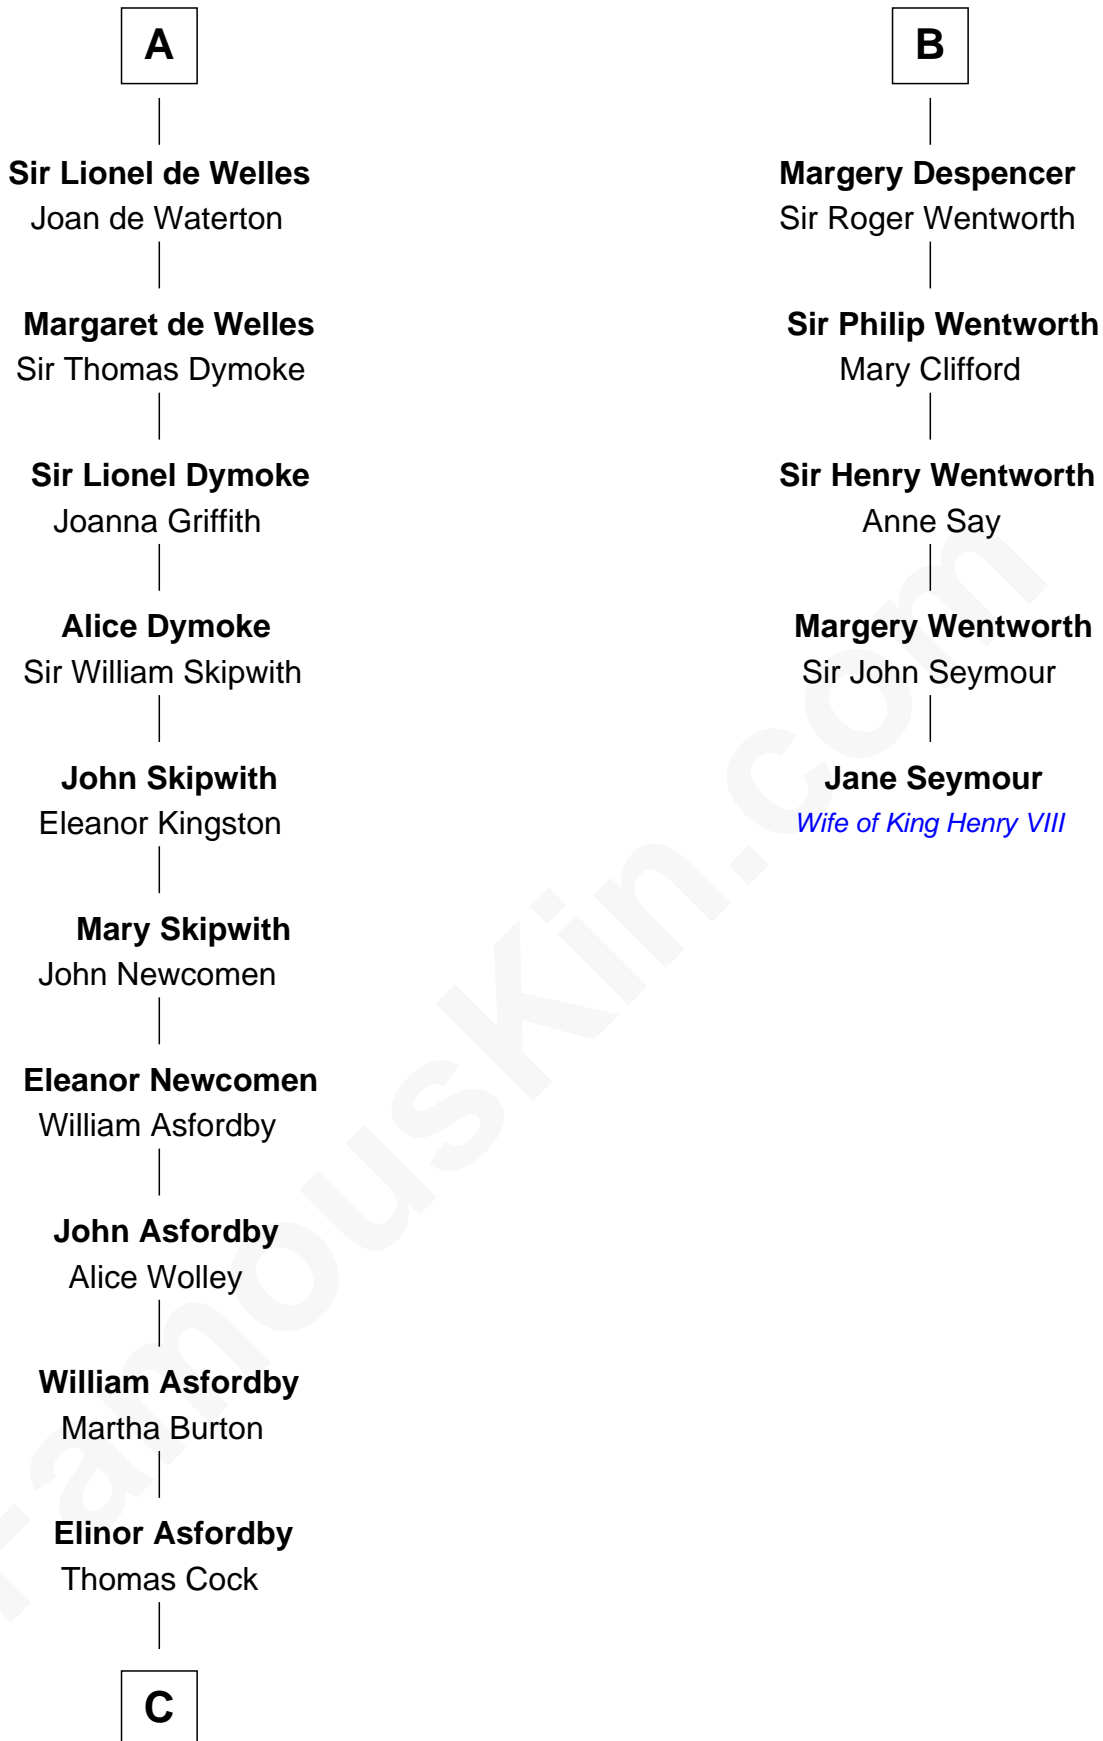

FamousKin.com Relationship Chart of

Arthur Ryerson

RMS Titanic Victim

11th cousin 9 times removed of

Jane Seymour

3rd Wife of King Henry VIII

Sir Geoffrey FitzPiers

Aveline de Clare

C

—
Catherine Cock

Martin Ryerson

—
Thomas Ryerson

Mary Turner

—
Joseph Turner Ryerson

Ellen Griffin Larned

—
Arthur Ryerson

RMS Titanic Victim

FamousKin.com