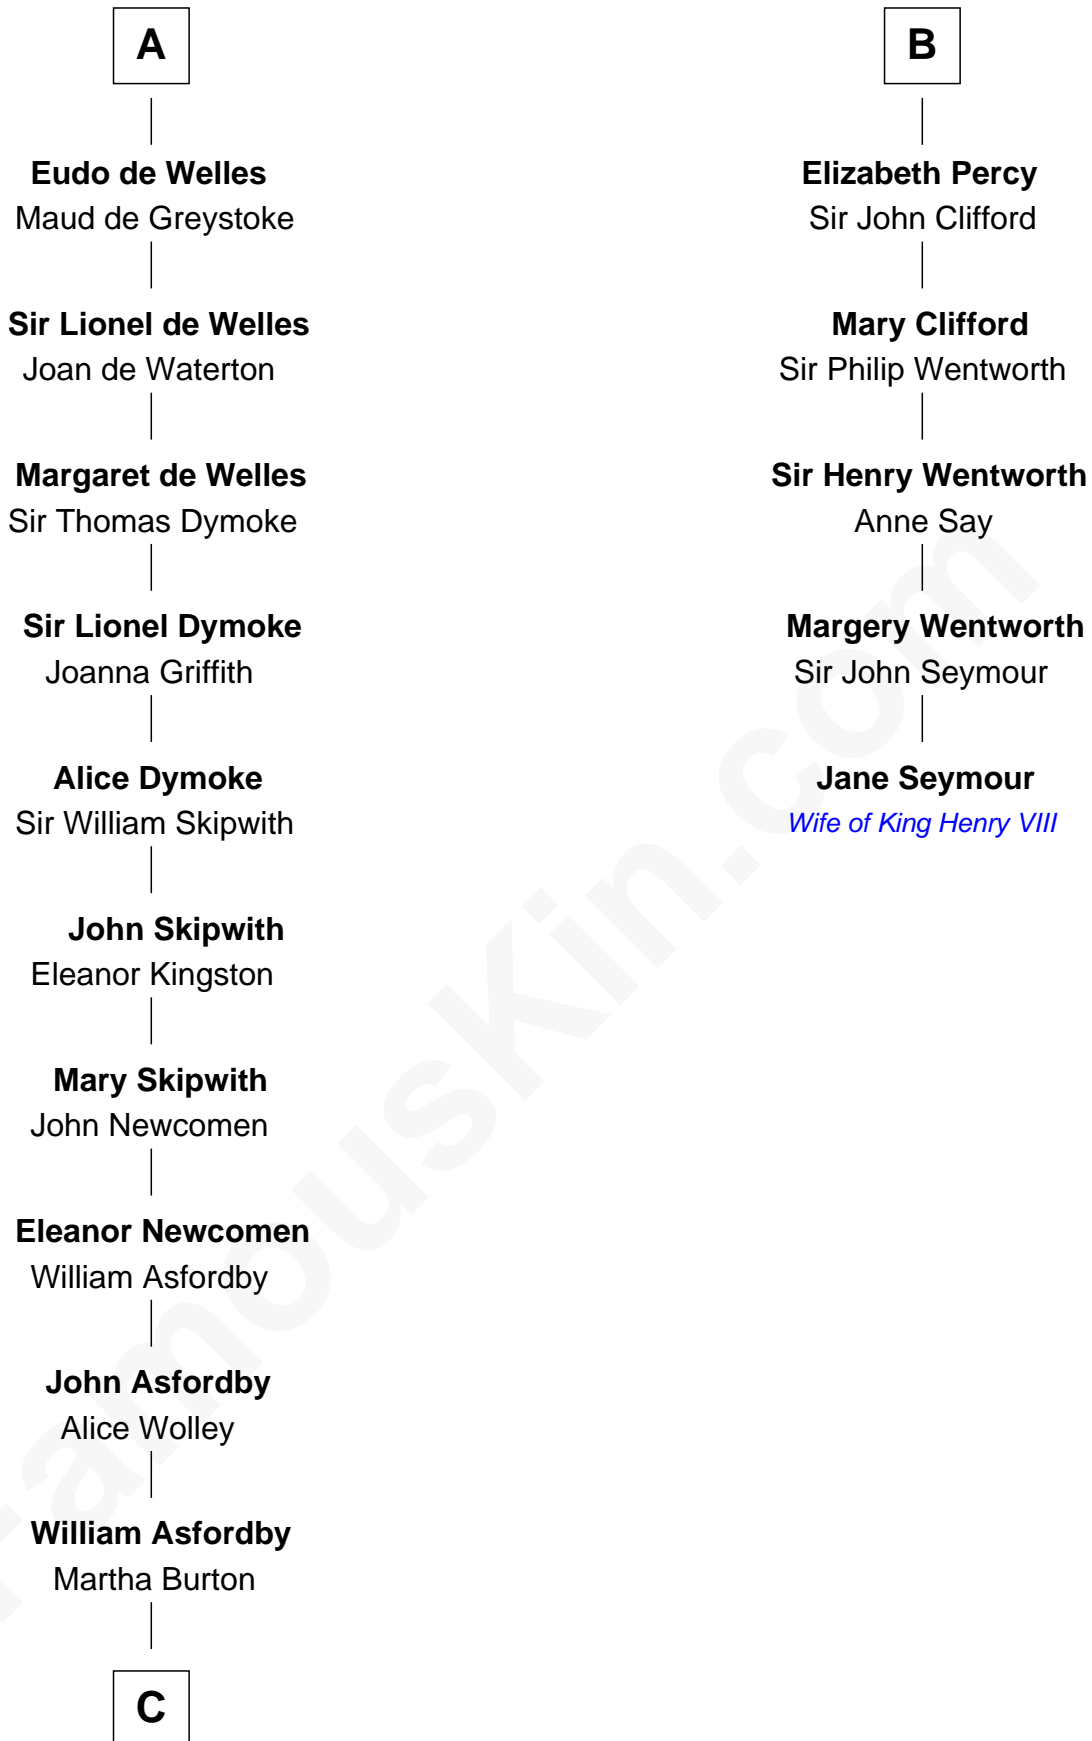

FamousKin.com Relationship Chart of

Arthur Ryerson

RMS Titanic Victim

11th cousin 10 times removed of

Jane Seymour

3rd Wife of King Henry VIII

Henry II, King of England

Eleanor of Aquitaine

C

—
Elinor Asfordby

Thomas Cock

—
Catherine Cock

Martin Ryerson

—
Thomas Ryerson

Mary Turner

—
Joseph Turner Ryerson

Ellen Griffin Larned

—
Arthur Ryerson

RMS Titanic Victim