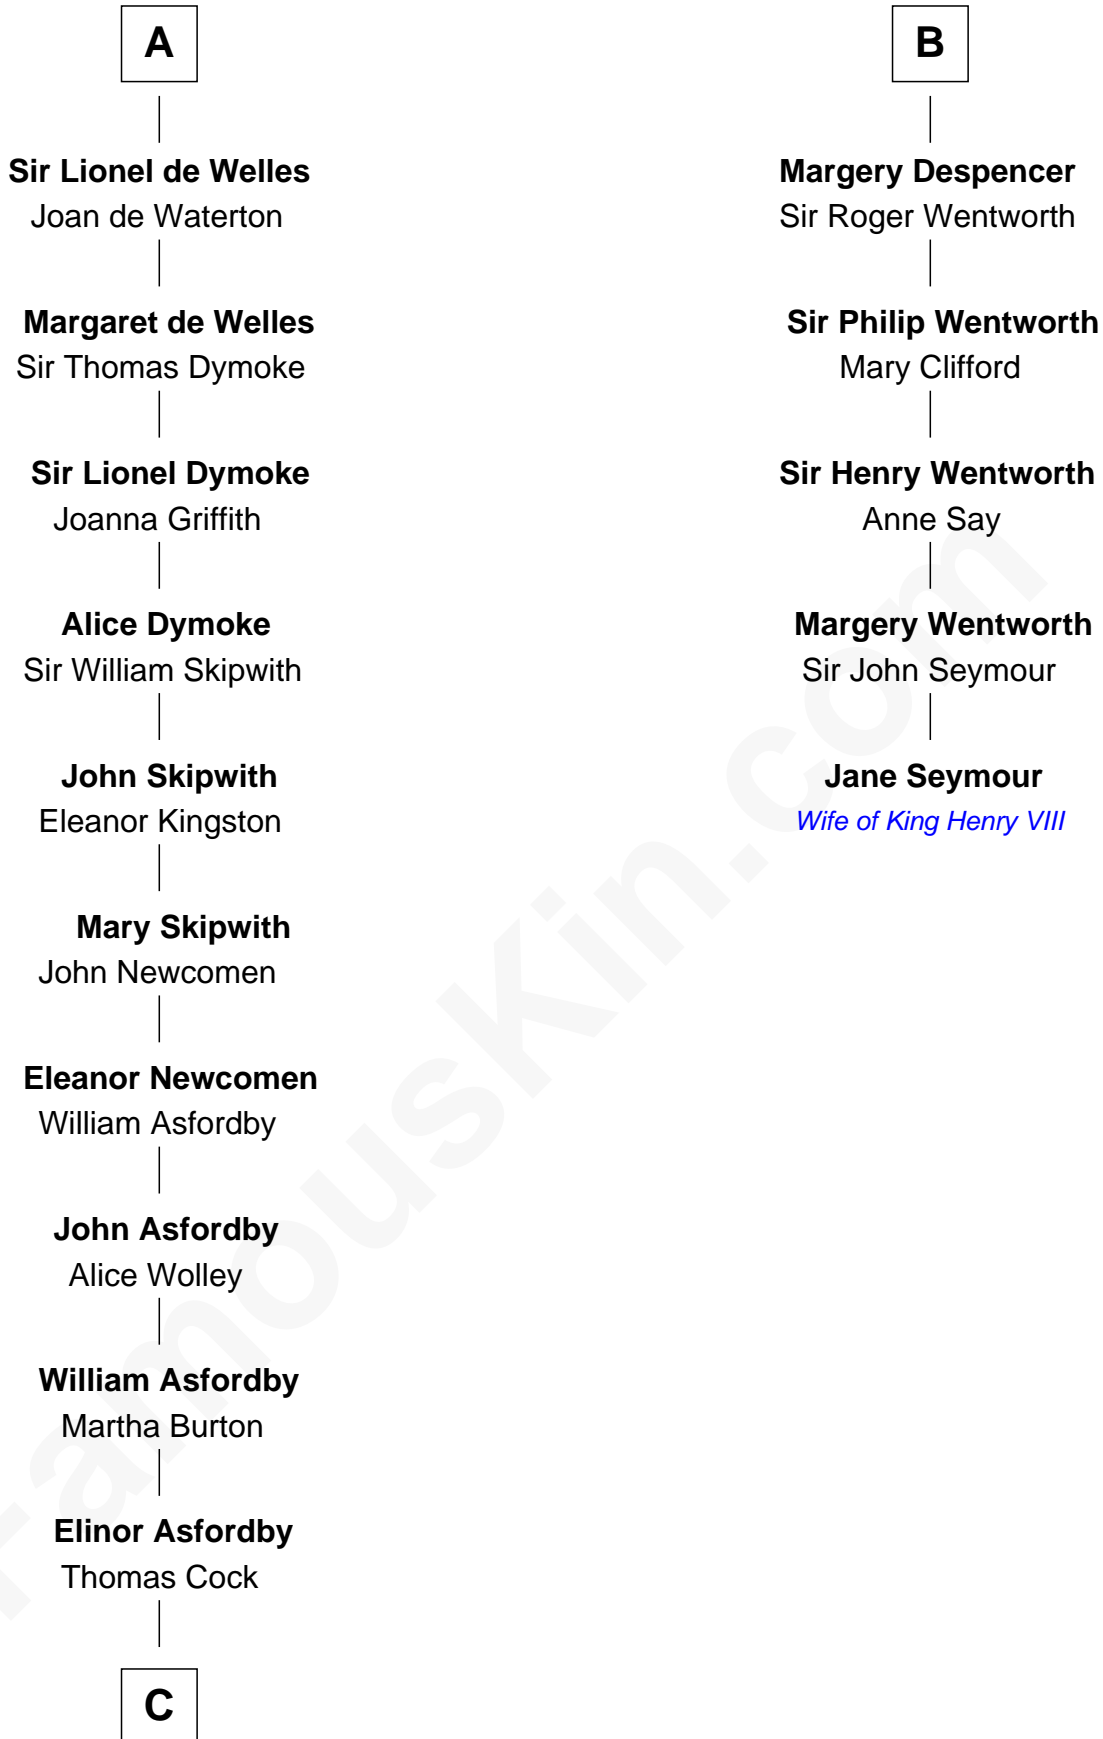

# FamousKin.com Relationship Chart of

**Arthur Ryerson**

*RMS Titanic Victim*

11th cousin 9 times removed of

**Jane Seymour**

*3rd Wife of King Henry VIII*

**C**

—  
**Catherine Cock**

Martin Ryerson

—  
**Thomas Ryerson**

Mary Turner

—  
**Joseph Turner Ryerson**

Ellen Griffin Larned

—  
**Arthur Ryerson**

*RMS Titanic Victim*

FamousKin.com