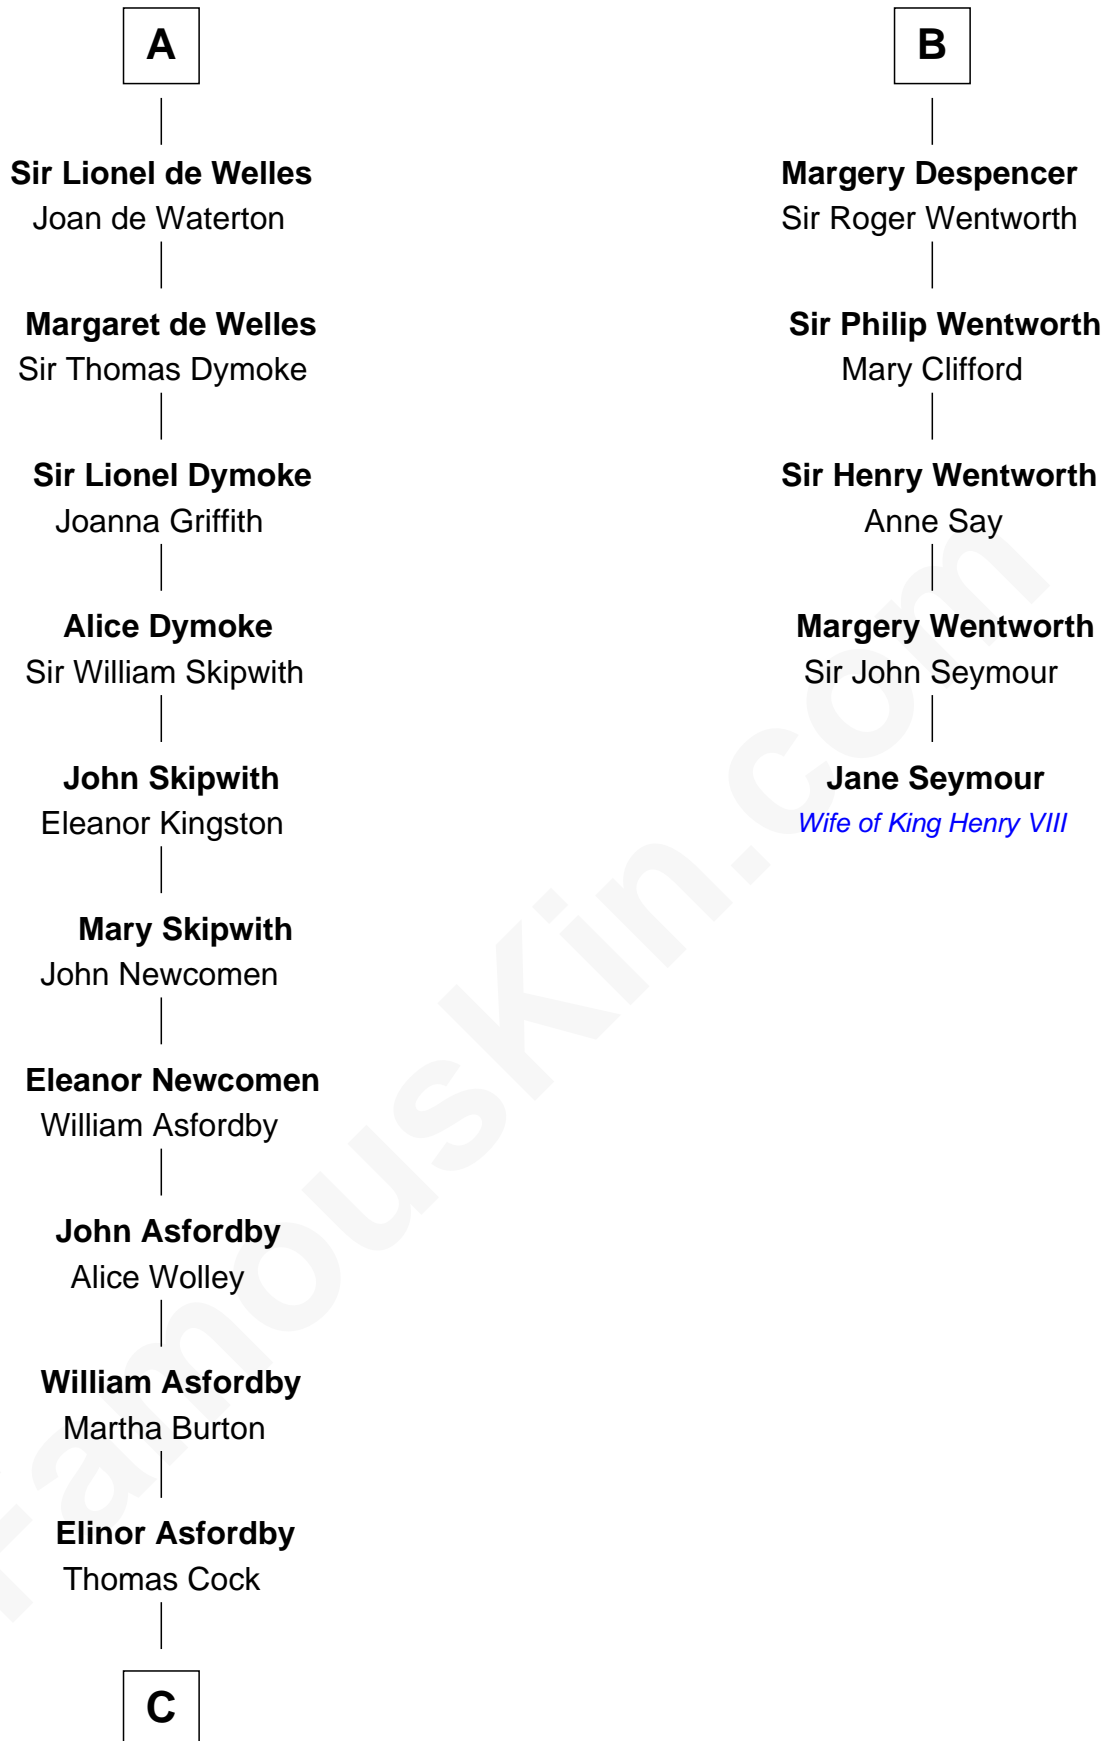

# FamousKin.com Relationship Chart of

**Arthur Ryerson**

*RMS Titanic Victim*

11th cousin 9 times removed of

**Jane Seymour**

*3rd Wife of King Henry VIII*

**C**

—  
**Catherine Cock**

Martin Ryerson

—  
**Thomas Ryerson**

Mary Turner

—  
**Joseph Turner Ryerson**

Ellen Griffin Larned

—  
**Arthur Ryerson**

*RMS Titanic Victim*

FamousKin.com