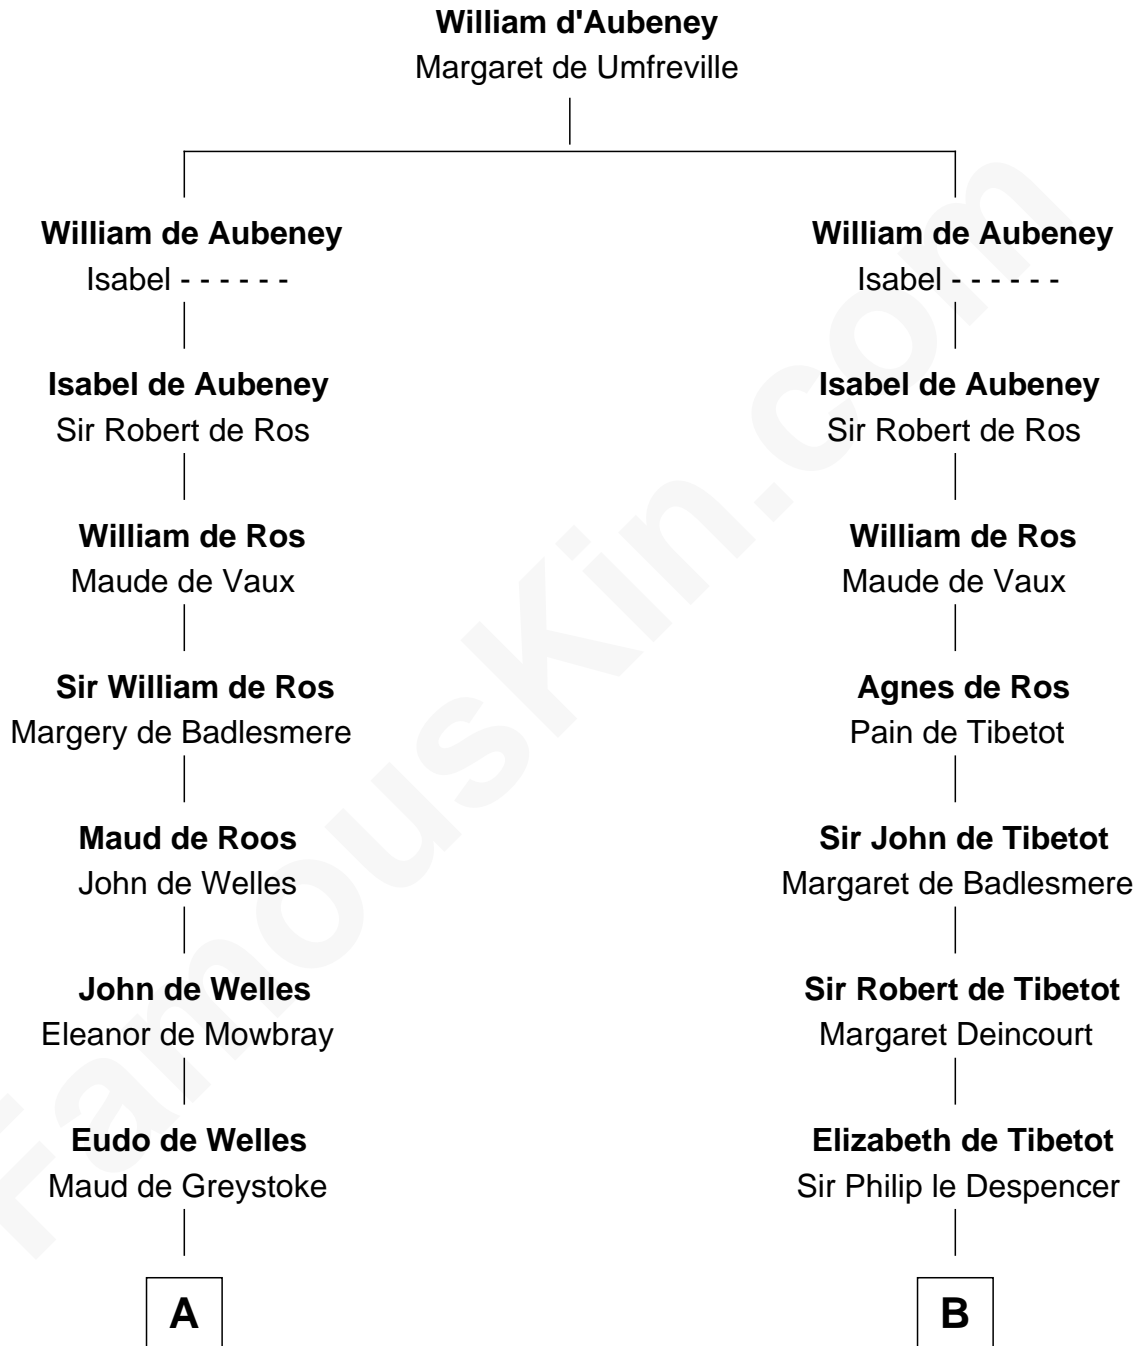

# FamousKin.com Relationship Chart of

**Arthur Ryerson**

*RMS Titanic Victim*

11th cousin 9 times removed of

**Jane Seymour**

*3rd Wife of King Henry VIII*

**C**

—  
**Catherine Cock**

Martin Ryerson

—  
**Thomas Ryerson**

Mary Turner

—  
**Joseph Turner Ryerson**

Ellen Griffin Larned

—  
**Arthur Ryerson**

*RMS Titanic Victim*

FamousKin.com