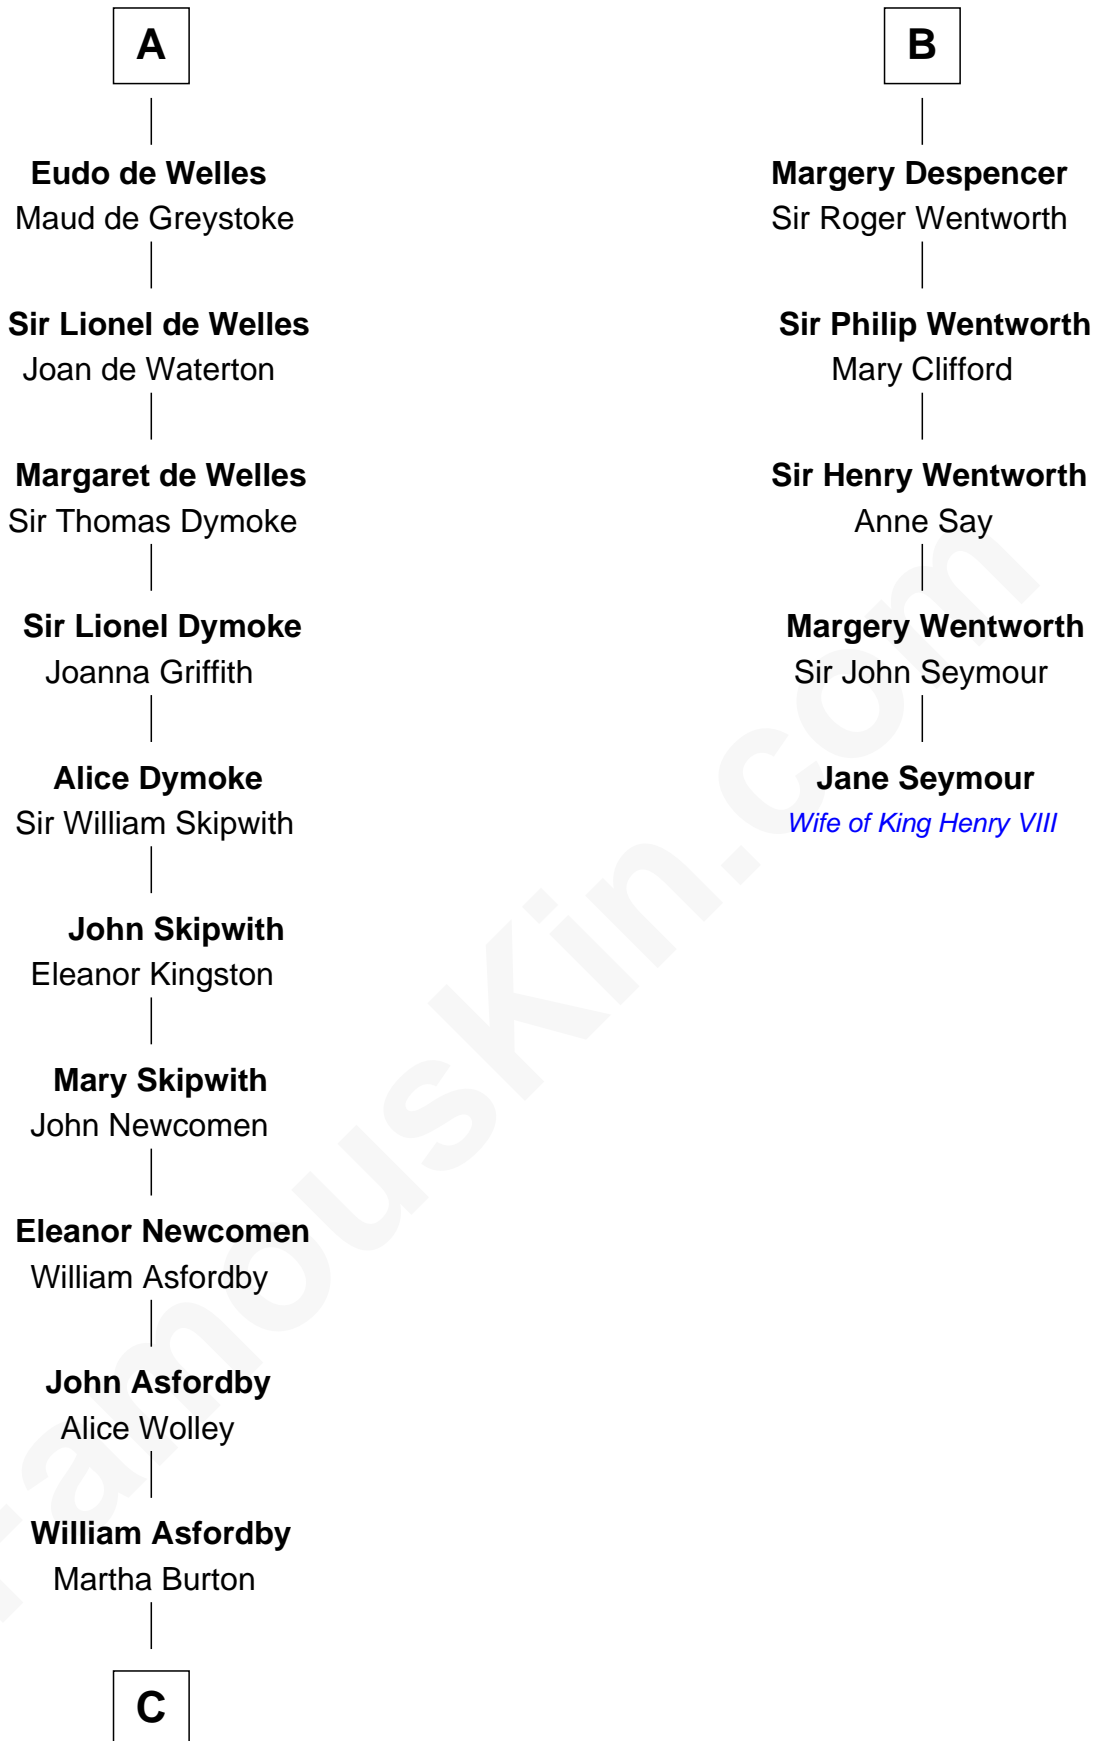

FamousKin.com

Relationship Chart of

Arthur Ryerson

RMS Titanic Victim

11th cousin 10 times removed of

Jane Seymour

3rd Wife of King Henry VIII

C

—
Elinor Asfordby

Thomas Cock

—
Catherine Cock

Martin Ryerson

—
Thomas Ryerson

Mary Turner

—
Joseph Turner Ryerson

Ellen Griffin Larned

—
Arthur Ryerson

RMS Titanic Victim