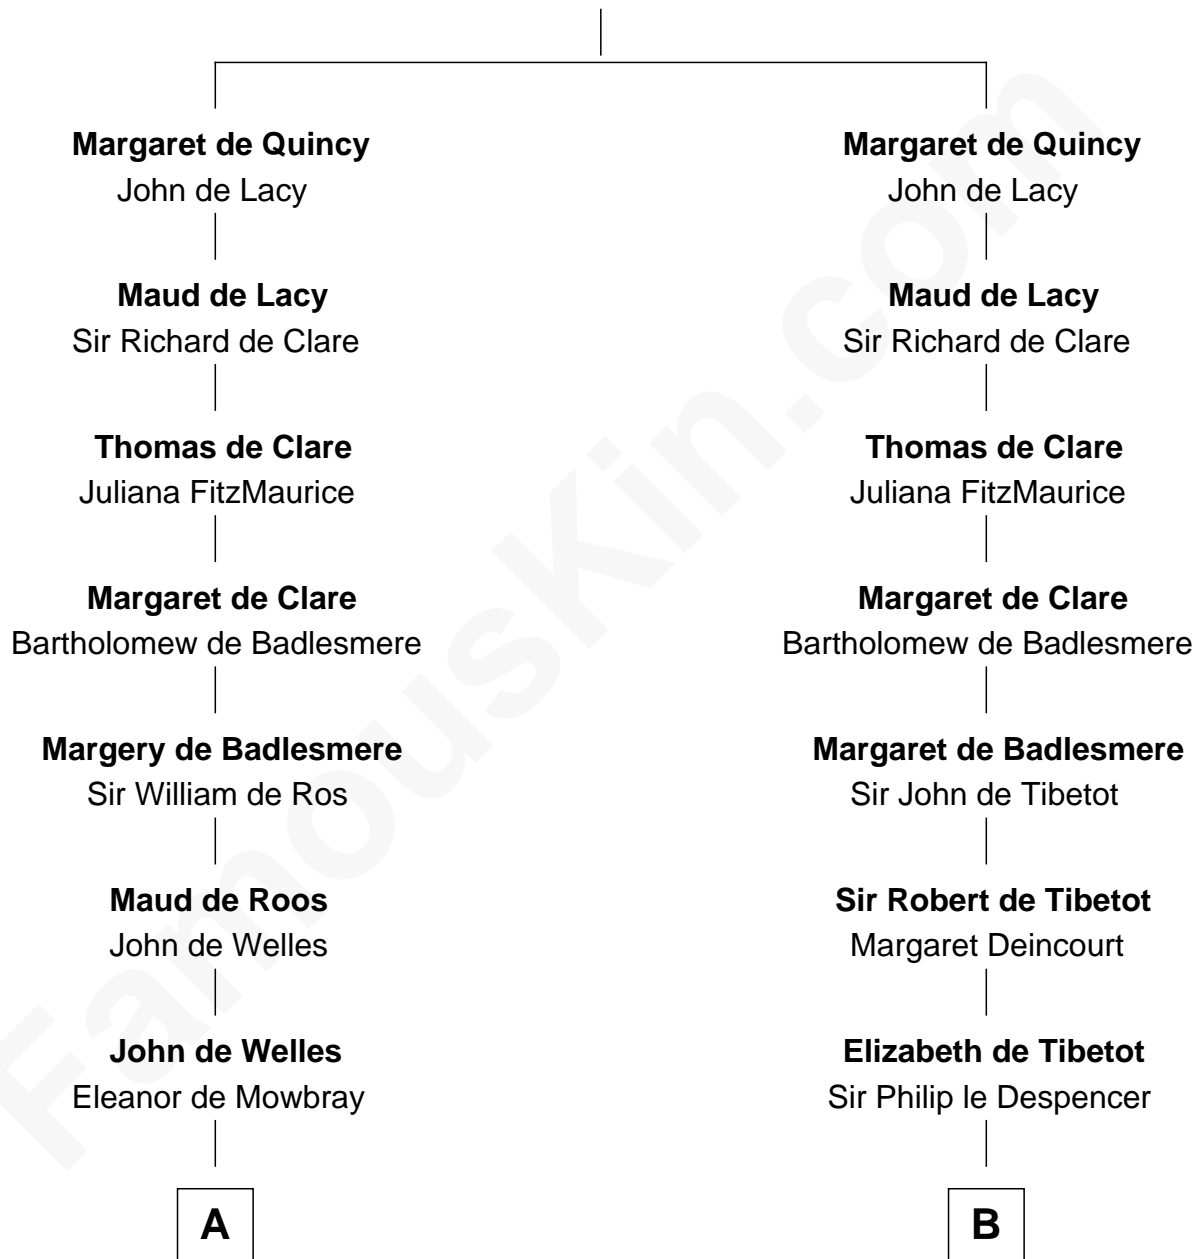

FamousKin.com Relationship Chart of

Arthur Ryerson

RMS Titanic Victim

11th cousin 10 times removed of

Jane Seymour

3rd Wife of King Henry VIII

Sir Robert II de Quincy

Hawise of Chester

C

—
Elinor Asfordby

Thomas Cock

—
Catherine Cock

Martin Ryerson

—
Thomas Ryerson

Mary Turner

—
Joseph Turner Ryerson

Ellen Griffin Larned

—
Arthur Ryerson

RMS Titanic Victim