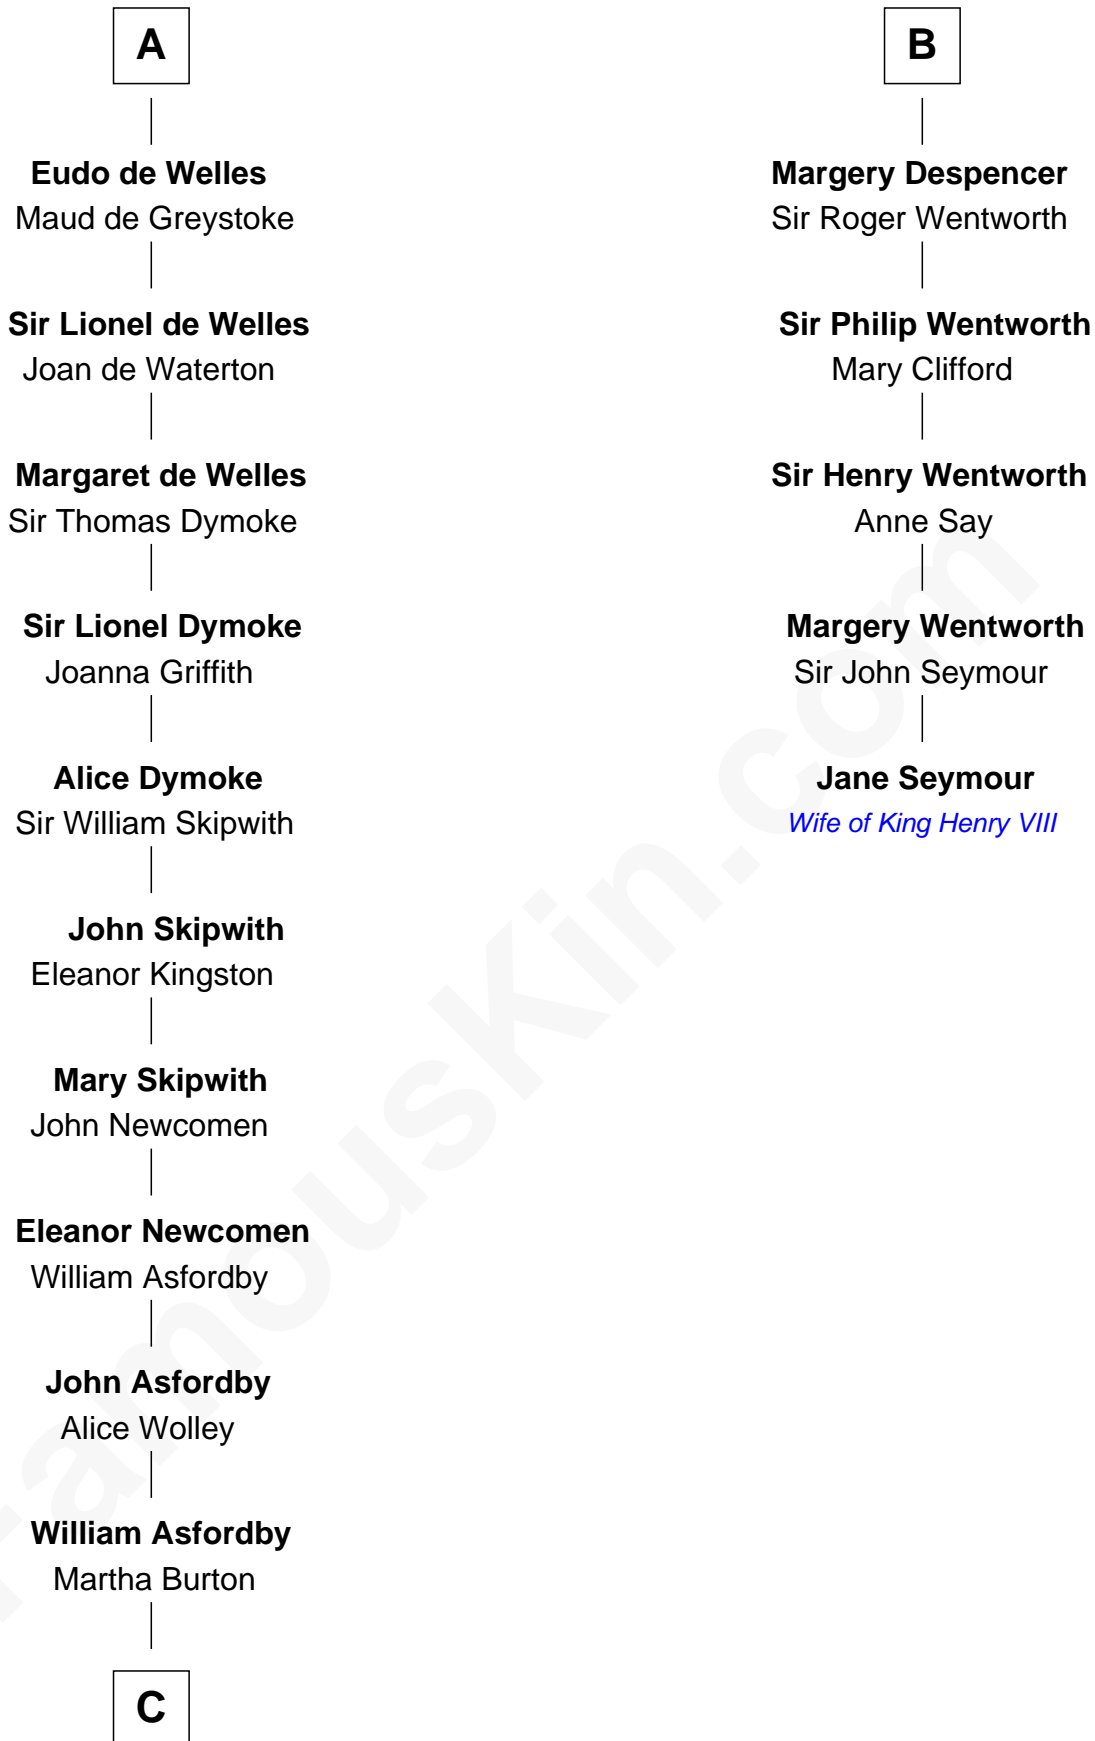

FamousKin.com Relationship Chart of

Arthur Ryerson

RMS Titanic Victim

11th cousin 10 times removed of

Jane Seymour

3rd Wife of King Henry VIII

Sir Robert II de Quincy

Hawise of Chester

C

—
Elinor Asfordby

Thomas Cock

—
Catherine Cock

Martin Ryerson

—
Thomas Ryerson

Mary Turner

—
Joseph Turner Ryerson

Ellen Griffin Larned

—
Arthur Ryerson

RMS Titanic Victim