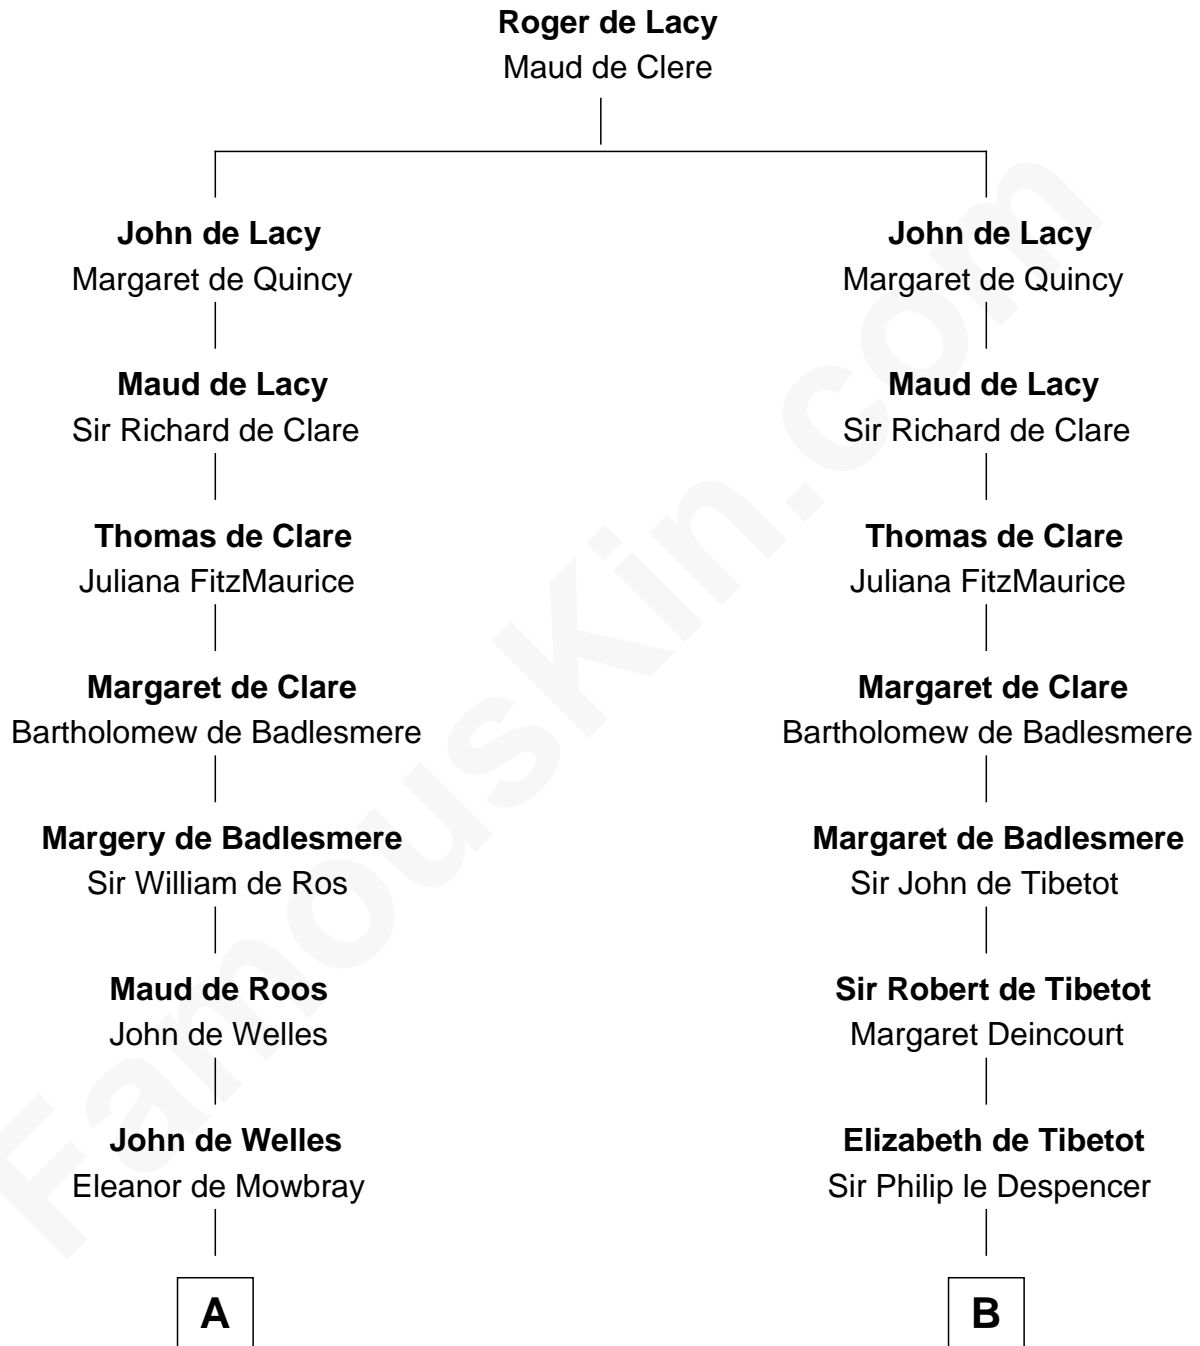

FamousKin.com

Relationship Chart of

Arthur Ryerson

RMS Titanic Victim

11th cousin 10 times removed of

Jane Seymour

3rd Wife of King Henry VIII

C

—
Elinor Asfordby

Thomas Cock

—
Catherine Cock

Martin Ryerson

—
Thomas Ryerson

Mary Turner

—
Joseph Turner Ryerson

Ellen Griffin Larned

—
Arthur Ryerson

RMS Titanic Victim