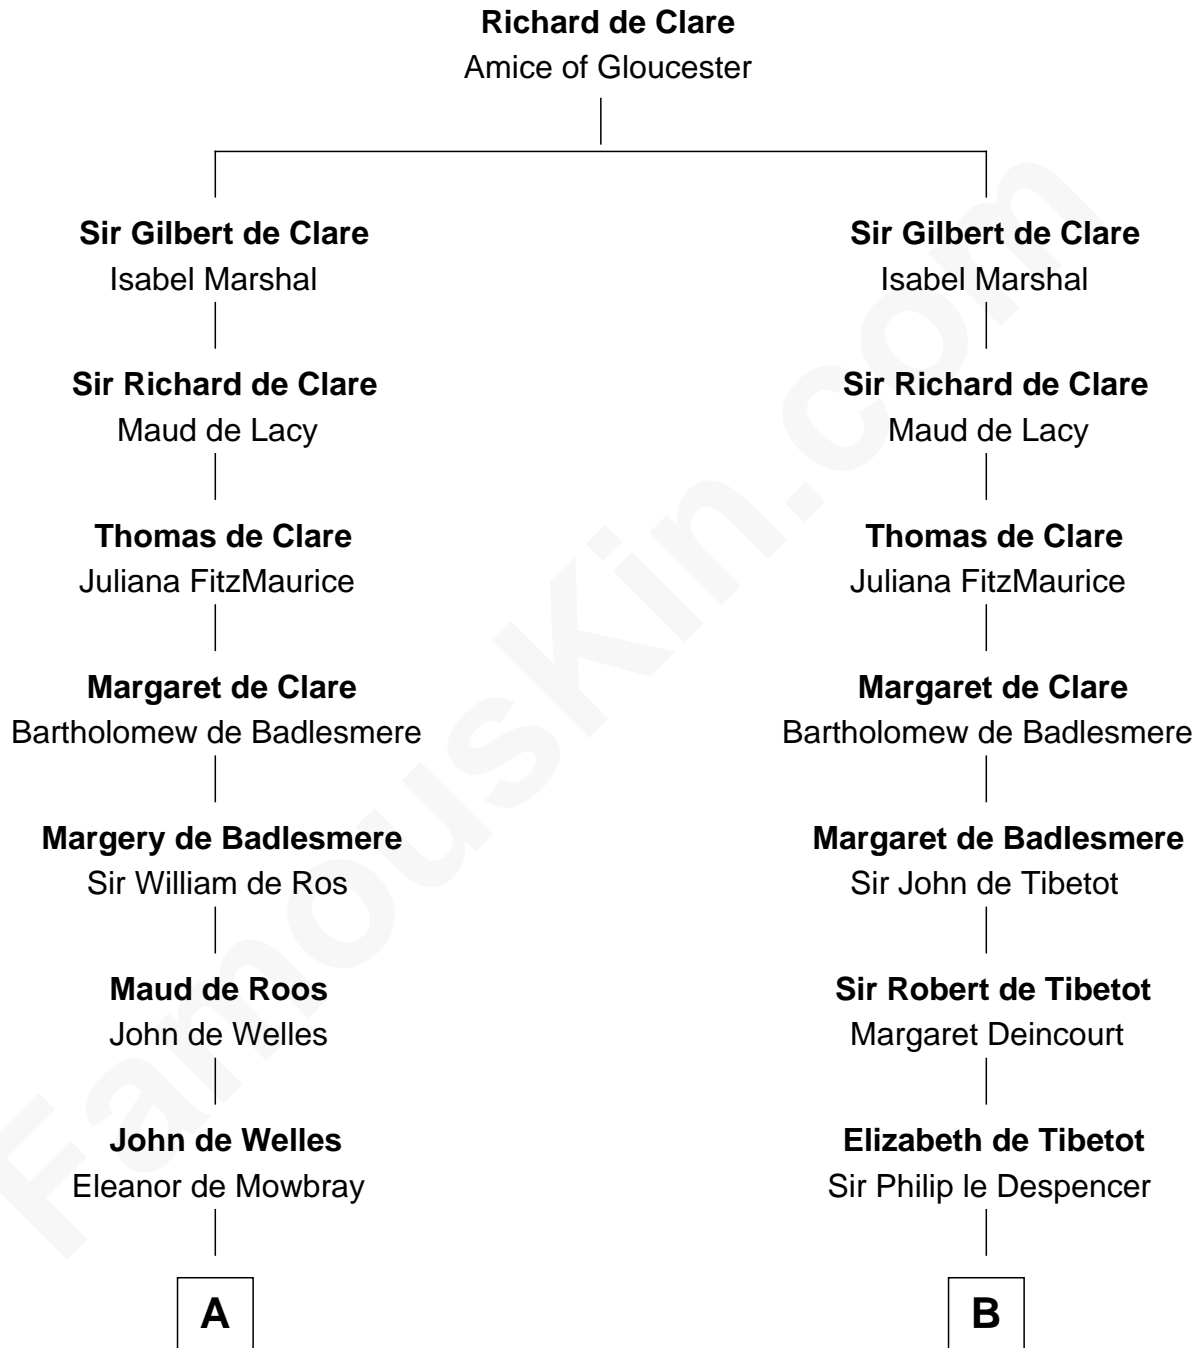

## Relationship Chart of

**Arthur Ryerson**

*RMS Titanic Victim*

11th cousin 10 times removed of

**Jane Seymour**

*3rd Wife of King Henry VIII*

**C**

—  
**Elinor Asfordby**

Thomas Cock

—  
**Catherine Cock**

Martin Ryerson

—  
**Thomas Ryerson**

Mary Turner

—  
**Joseph Turner Ryerson**

Ellen Griffin Larned

—  
**Arthur Ryerson**

*RMS Titanic Victim*