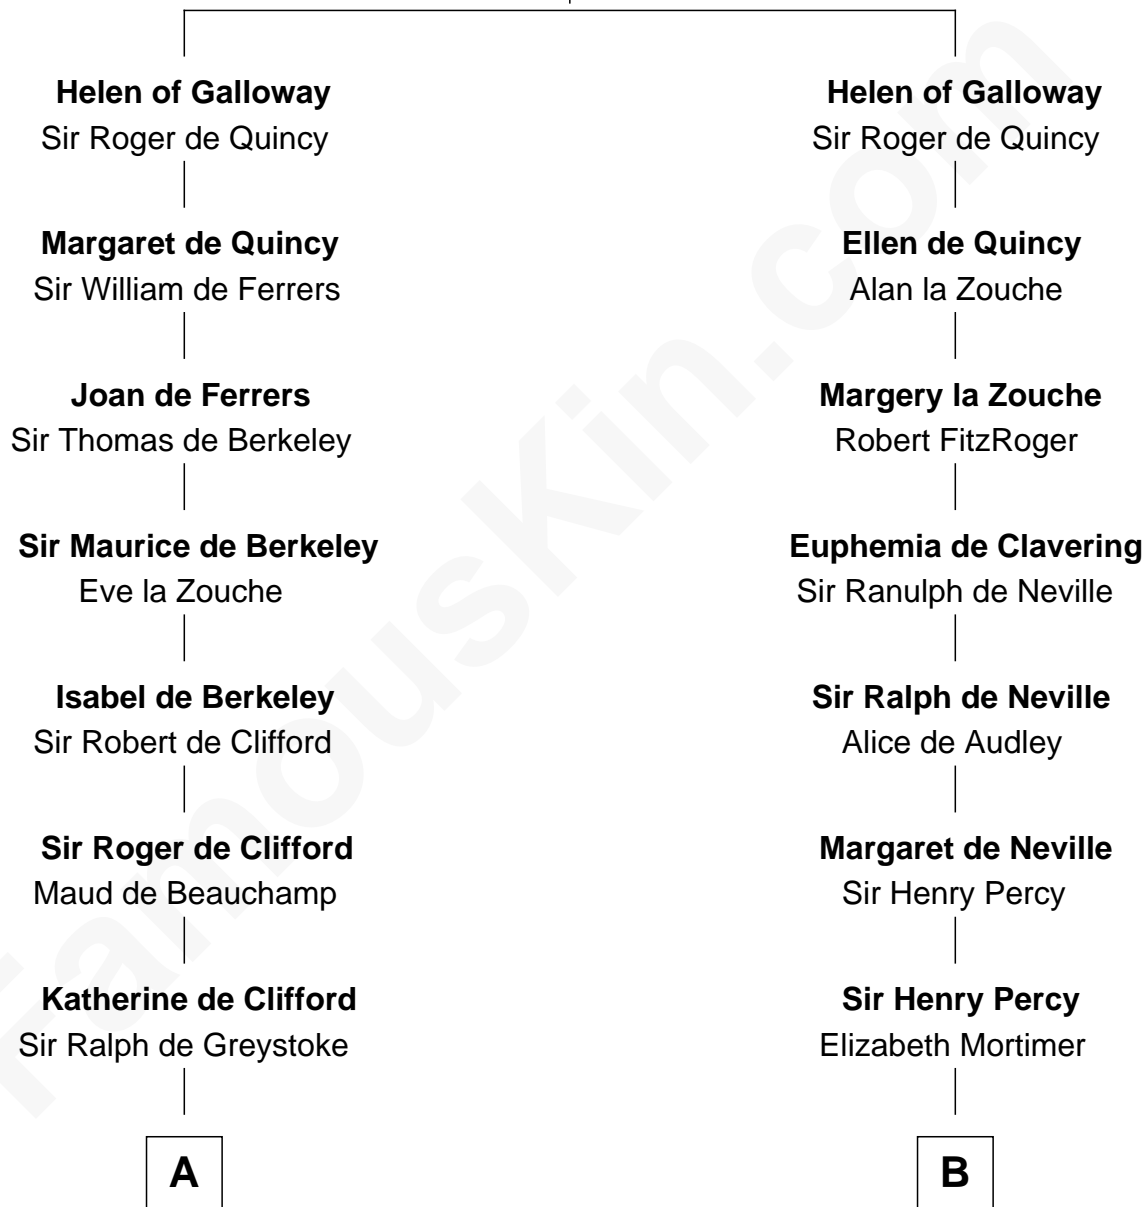

FamousKin.com Relationship Chart of

Arthur Ryerson
RMS Titanic Victim

11th cousin 10 times removed of

Jane Seymour
3rd Wife of King Henry VIII

Alan of Galloway
Helen de l'Isle

C

—
Elinor Asfordby

Thomas Cock

—
Catherine Cock

Martin Ryerson

—
Thomas Ryerson

Mary Turner

—
Joseph Turner Ryerson

Ellen Griffin Larned

—
Arthur Ryerson

RMS Titanic Victim