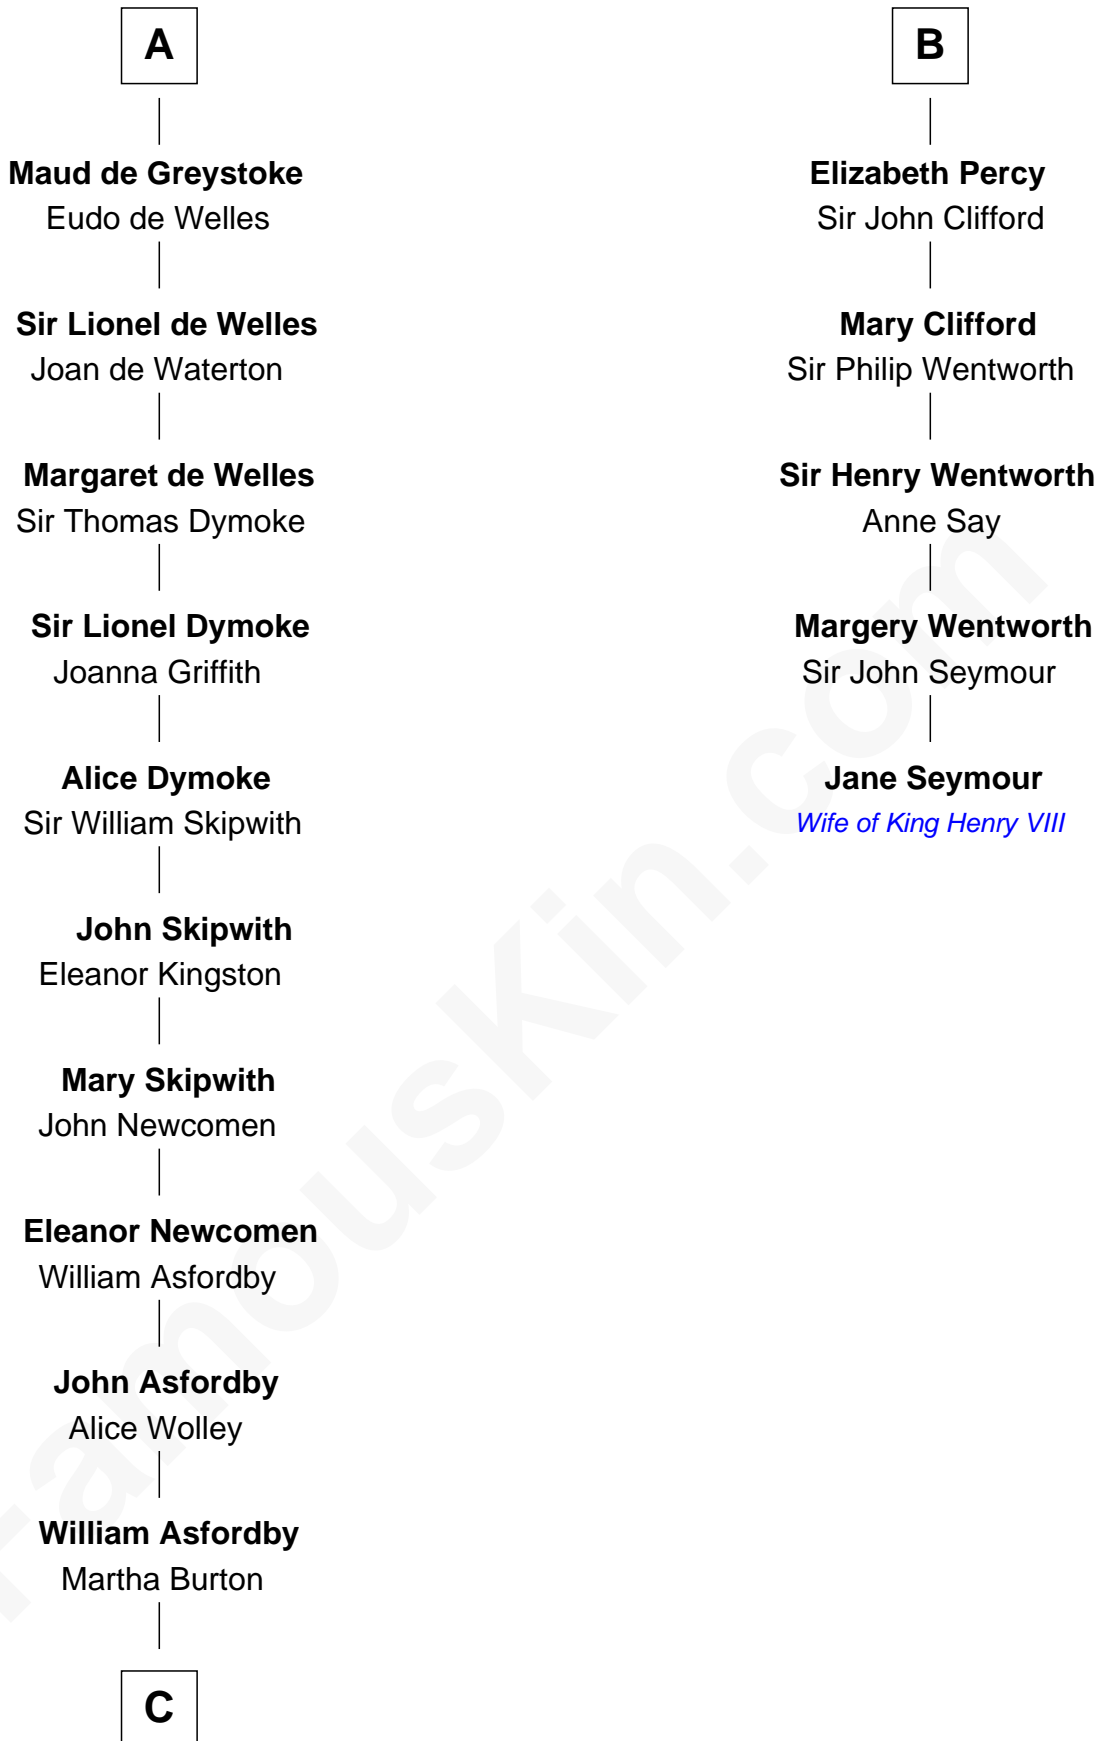

FamousKin.com Relationship Chart of

Arthur Ryerson
RMS Titanic Victim

11th cousin 10 times removed of

Jane Seymour
3rd Wife of King Henry VIII

Alan of Galloway
Helen de l'Isle

C

—
Elinor Asfordby

Thomas Cock

—
Catherine Cock

Martin Ryerson

—
Thomas Ryerson

Mary Turner

—
Joseph Turner Ryerson

Ellen Griffin Larned

—
Arthur Ryerson

RMS Titanic Victim