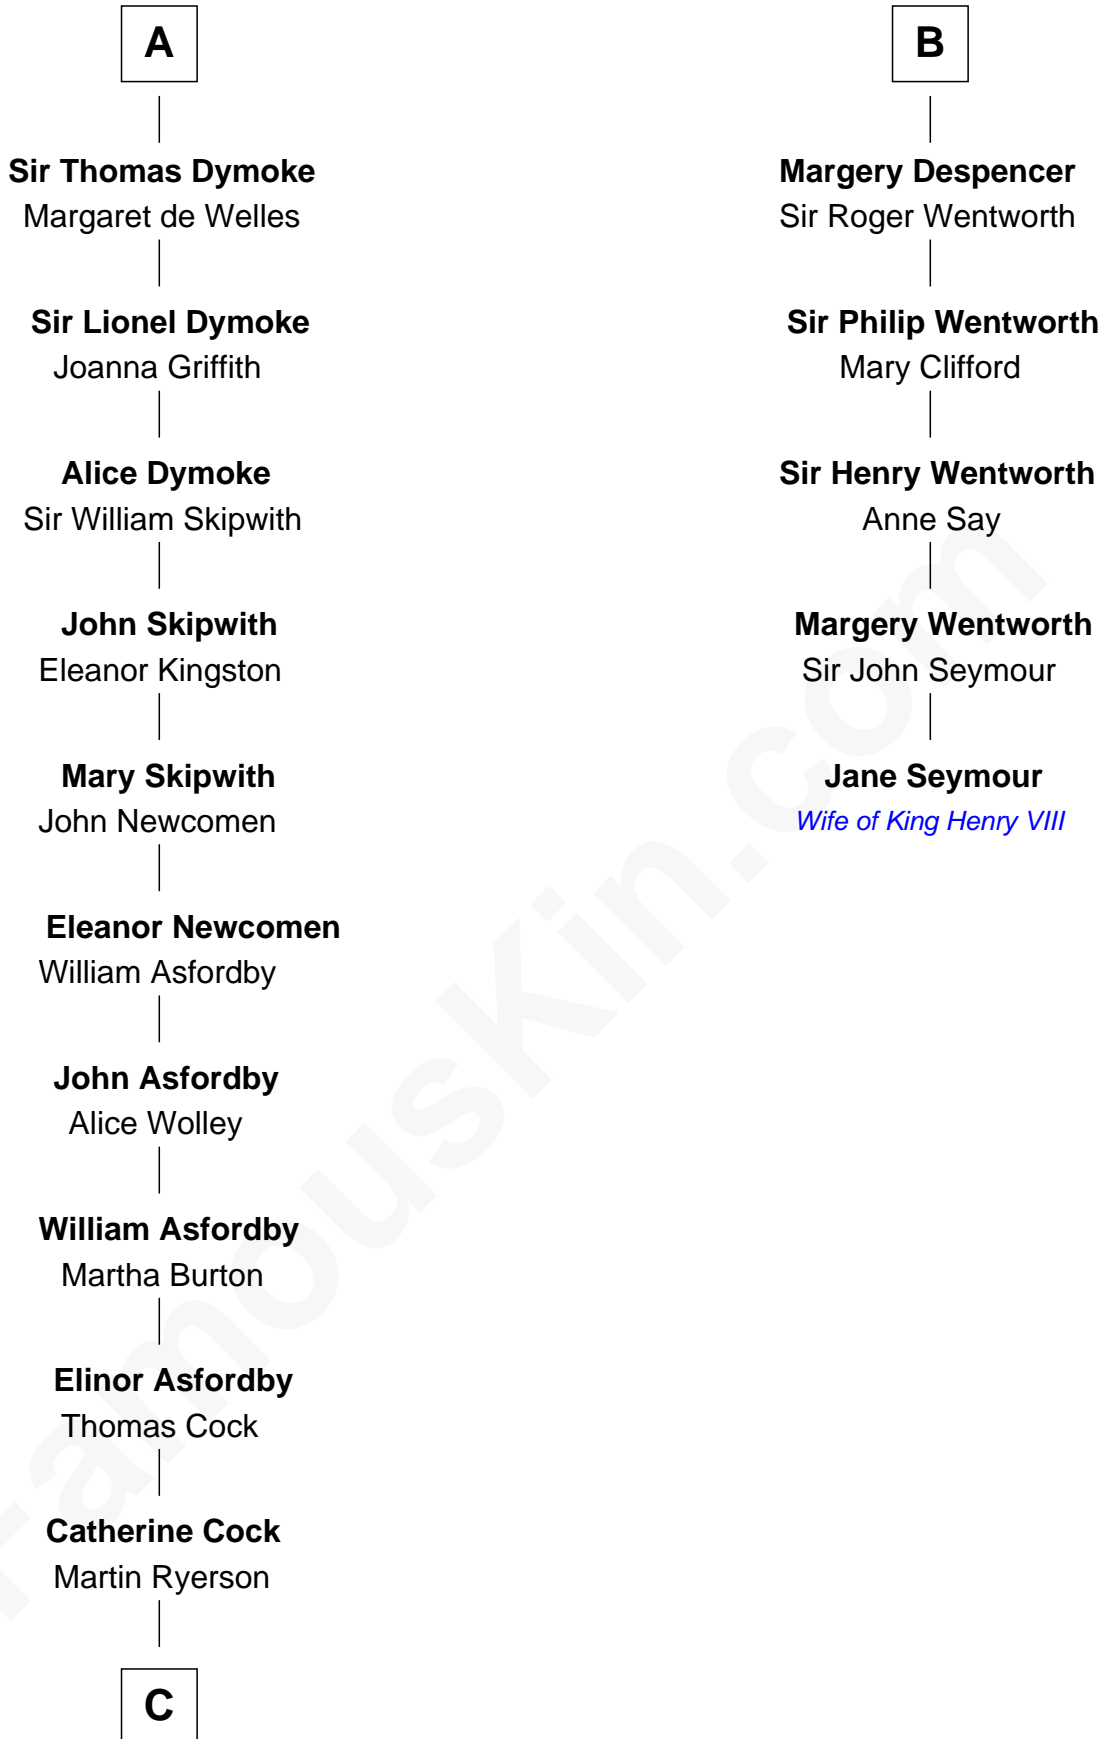

FamousKin.com Relationship Chart of

Arthur Ryerson

RMS Titanic Victim

11th cousin 8 times removed of

Jane Seymour

3rd Wife of King Henry VIII

C

—
Thomas Ryerson

Mary Turner

—
Joseph Turner Ryerson

Ellen Griffin Larned

—
Arthur Ryerson

RMS Titanic Victim

FamousKin.com