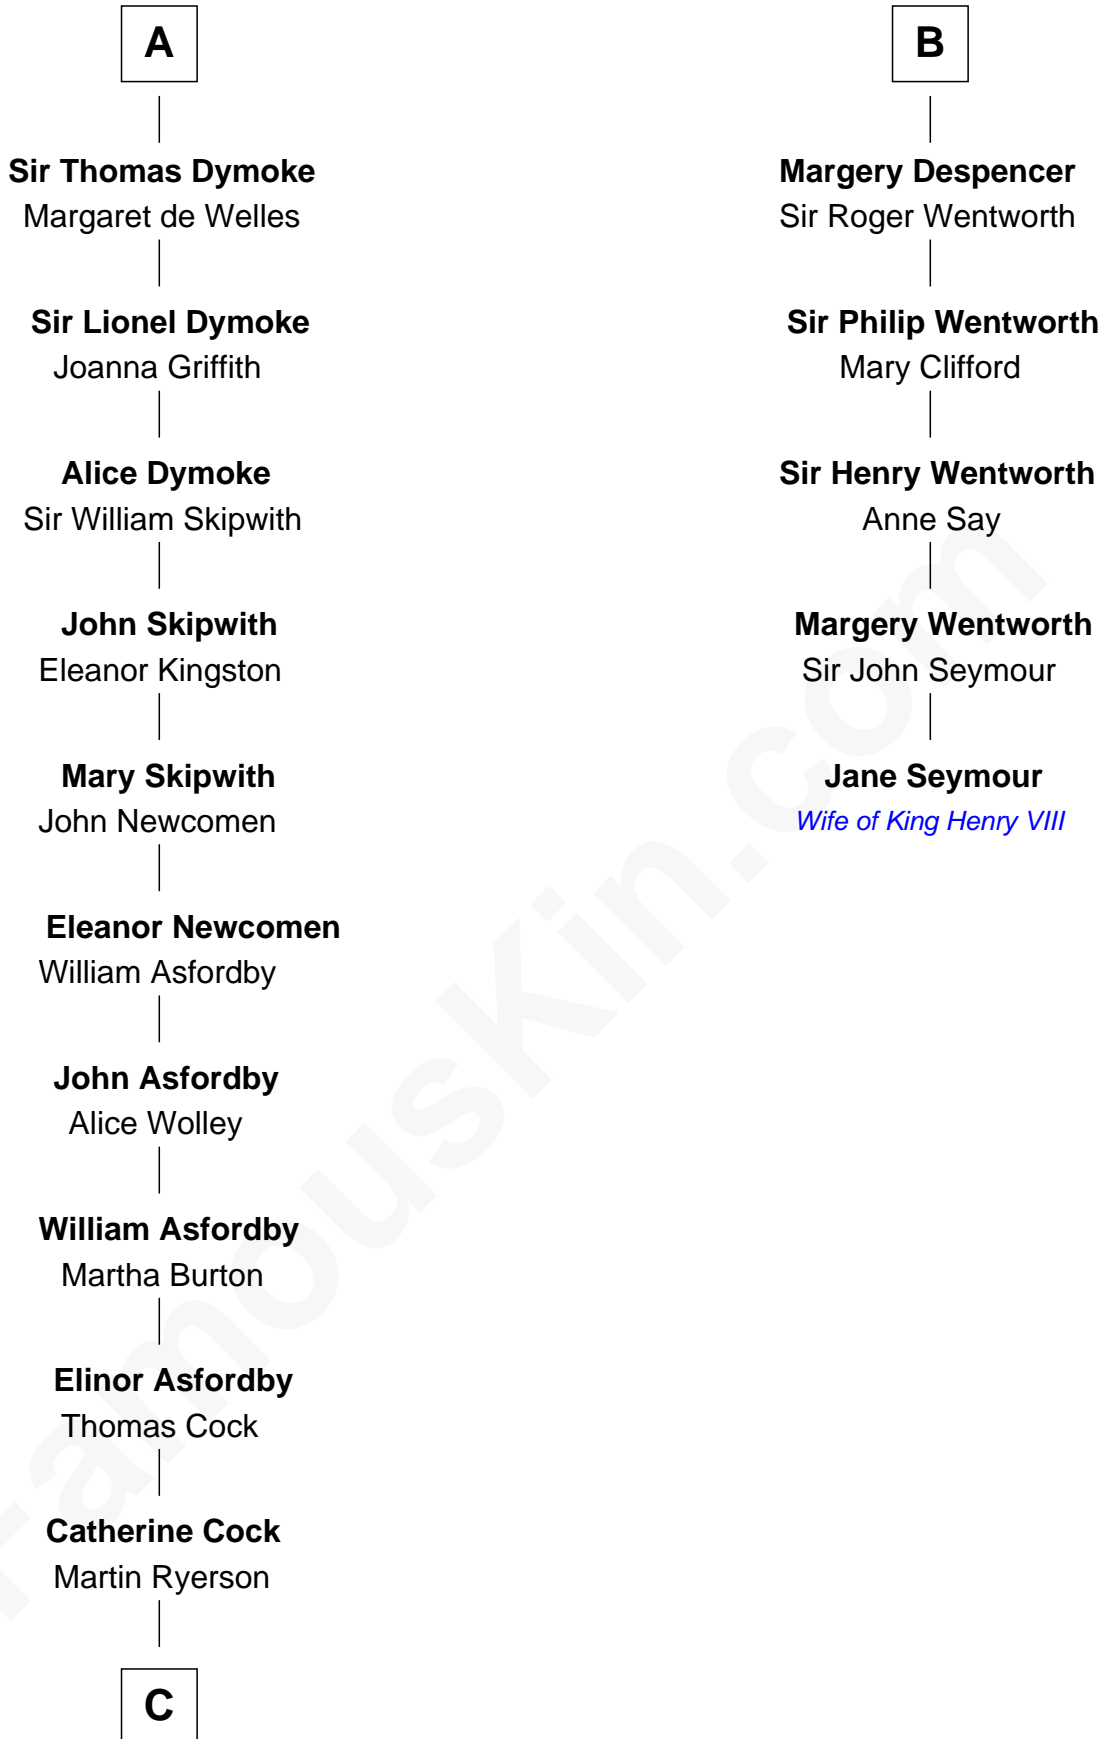

FamousKin.com Relationship Chart of

Arthur Ryerson

RMS Titanic Victim

11th cousin 8 times removed of

Jane Seymour

3rd Wife of King Henry VIII

Reginald FitzPiers

C

—
Thomas Ryerson

Mary Turner

—
Joseph Turner Ryerson

Ellen Griffin Larned

—
Arthur Ryerson

RMS Titanic Victim

FamousKin.com