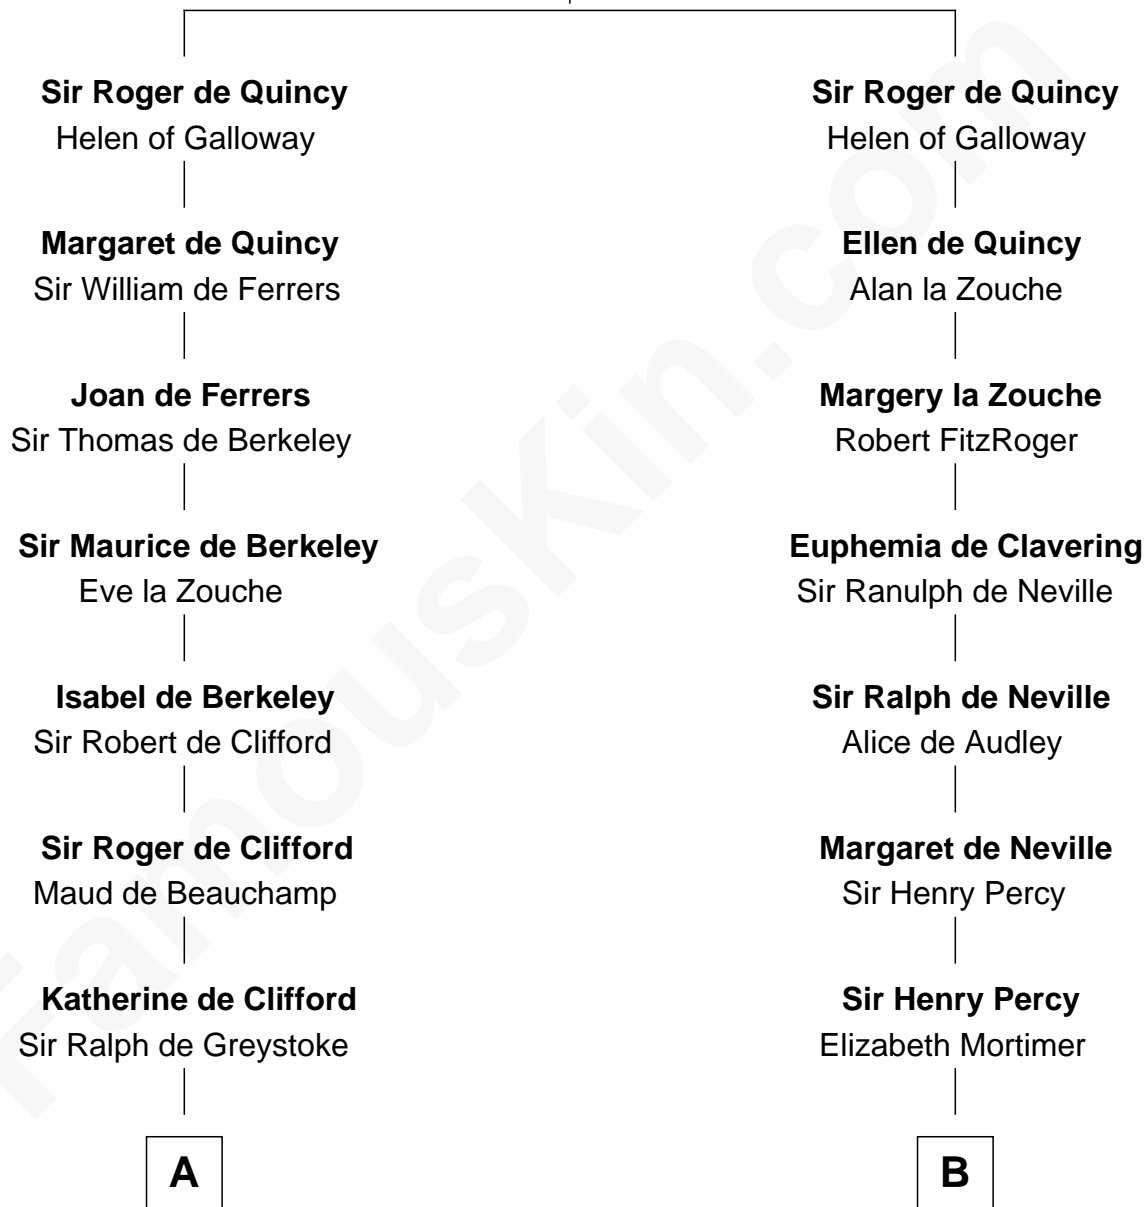

FamousKin.com

Relationship Chart of

Arthur Ryerson

RMS Titanic Victim

11th cousin 10 times removed of

Jane Seymour

3rd Wife of King Henry VIII

Saher de Quincy
Margaret de Beaumont

Ellen Griffin Larned

—
Arthur Ryerson

RMS Titanic Victim