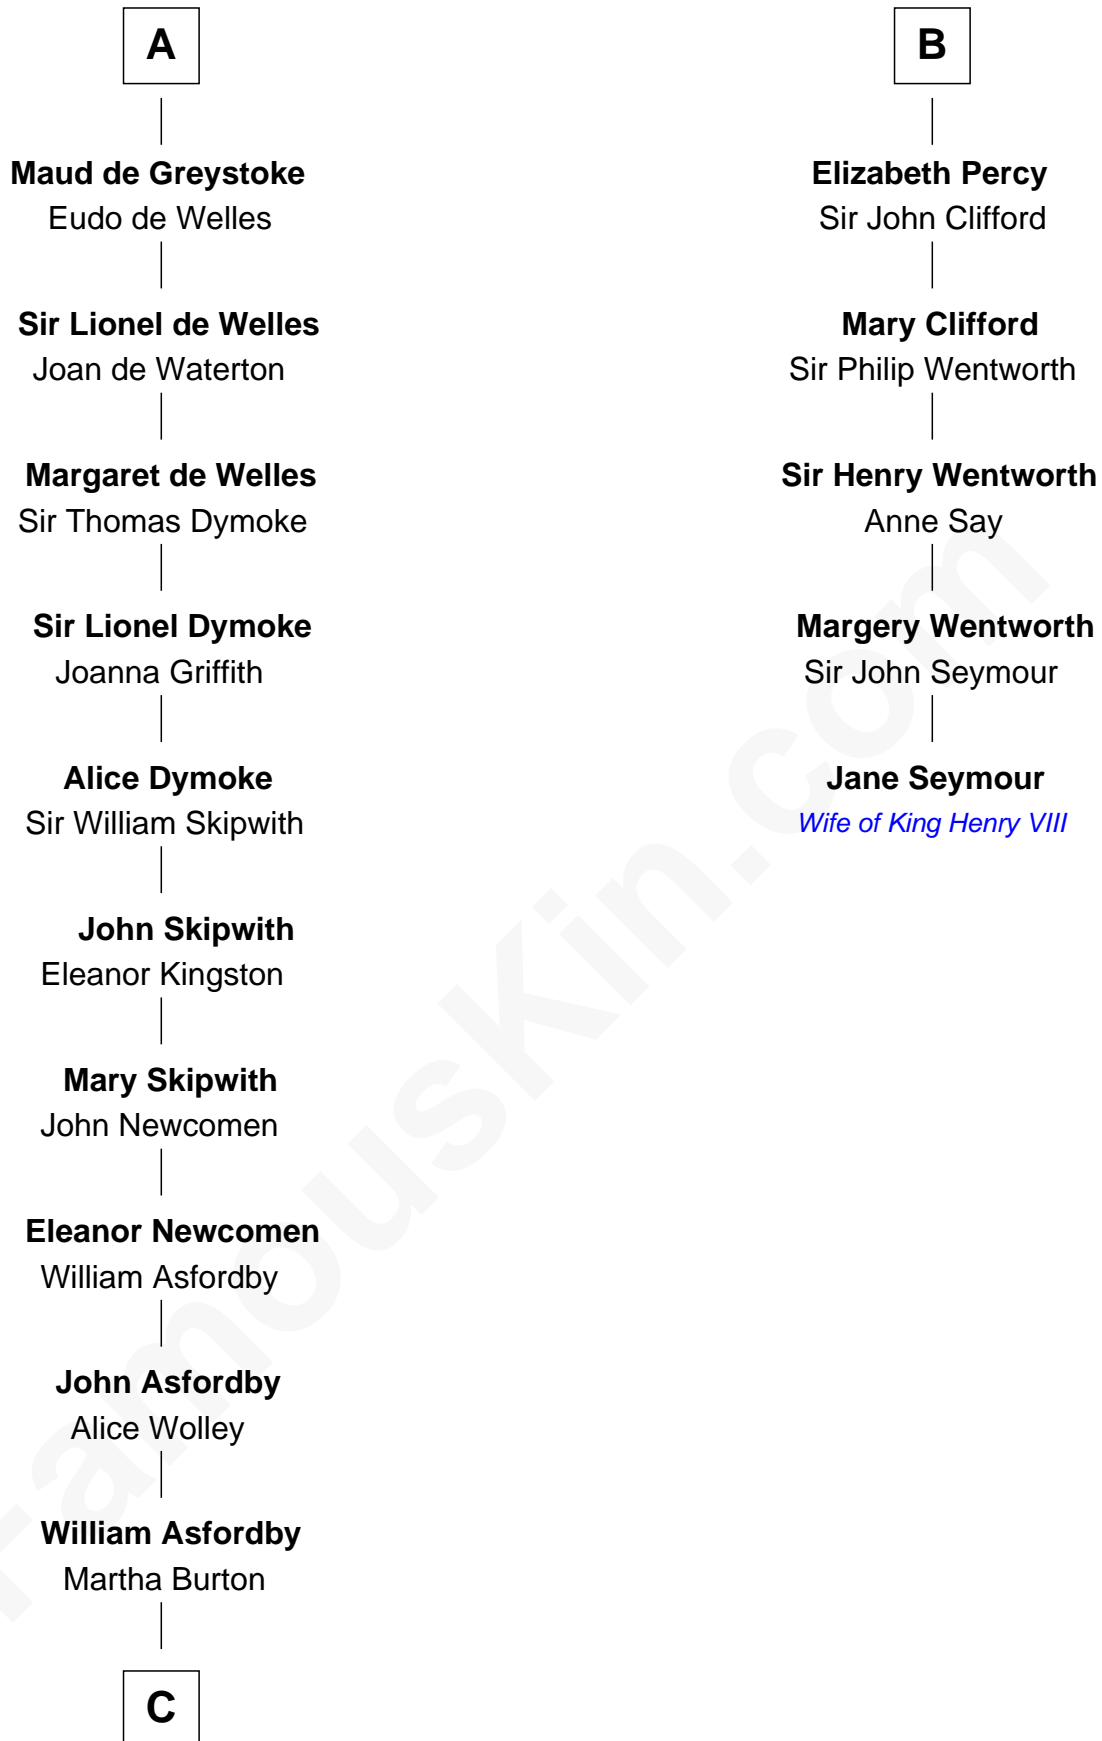

FamousKin.com

Relationship Chart of

Arthur Ryerson

RMS Titanic Victim

11th cousin 10 times removed of

Jane Seymour

3rd Wife of King Henry VIII

Saher de Quincy
Margaret de Beaumont

C

—
Elinor Asfordby

Thomas Cock

—
Catherine Cock

Martin Ryerson

—
Thomas Ryerson

Mary Turner

—
Joseph Turner Ryerson

Ellen Griffin Larned

—
Arthur Ryerson

RMS Titanic Victim