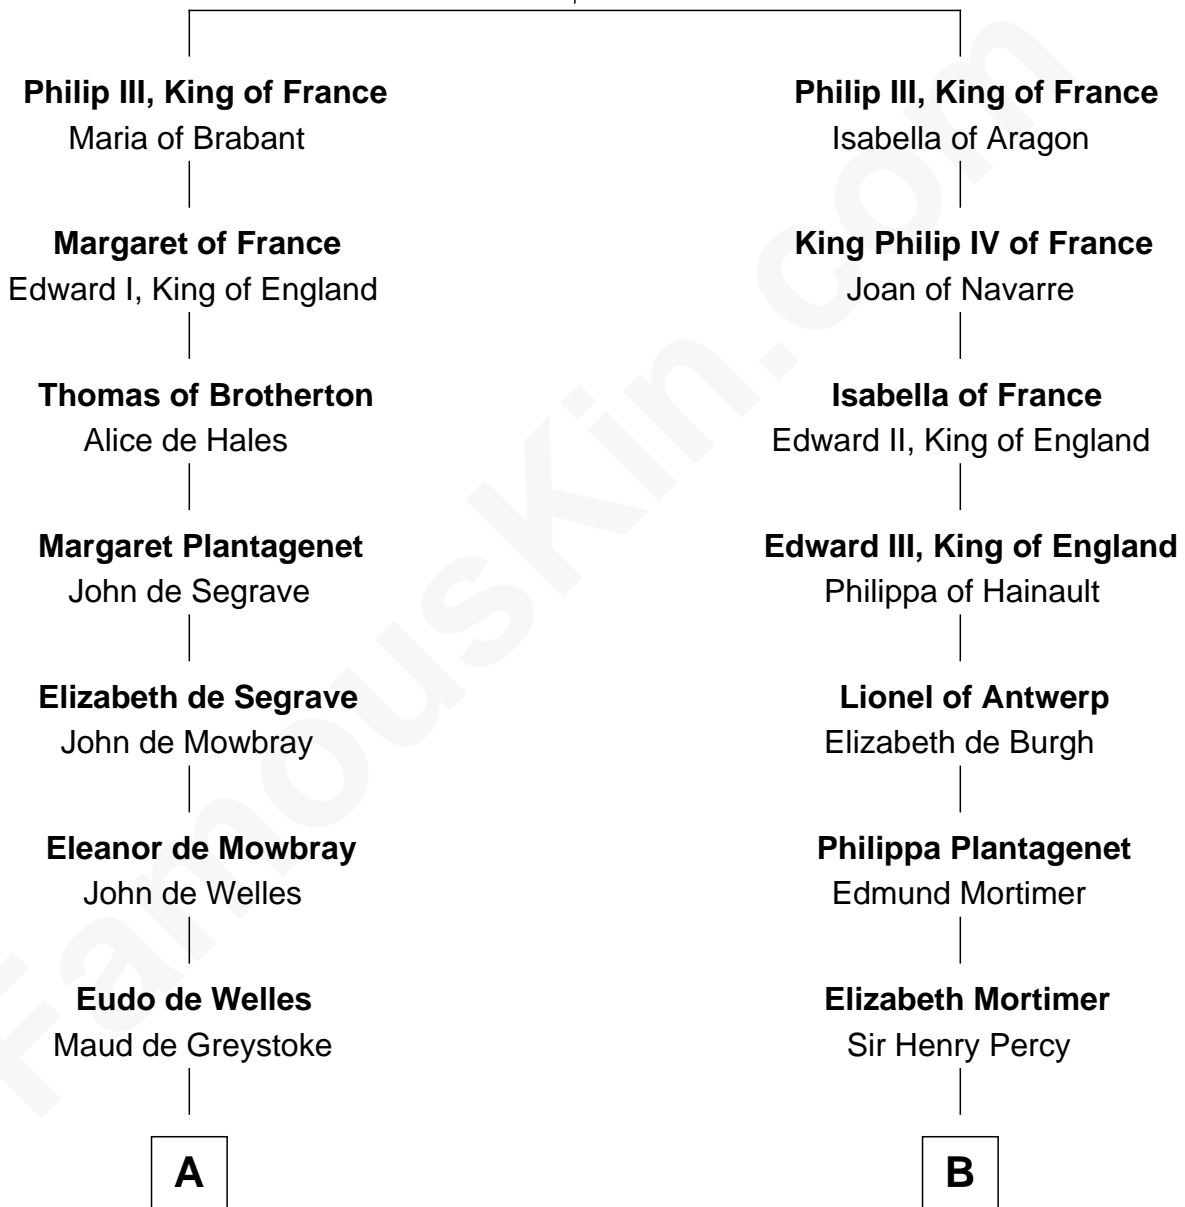

FamousKin.com Relationship Chart of

Arthur Ryerson

RMS Titanic Victim

11th cousin 9 times removed of

Jane Seymour

3rd Wife of King Henry VIII

Louis IX, King of France

Margaret Berenger

C

—
Catherine Cock

Martin Ryerson

—
Thomas Ryerson

Mary Turner

—
Joseph Turner Ryerson

Ellen Griffin Larned

—
Arthur Ryerson

RMS Titanic Victim

FamousKin.com