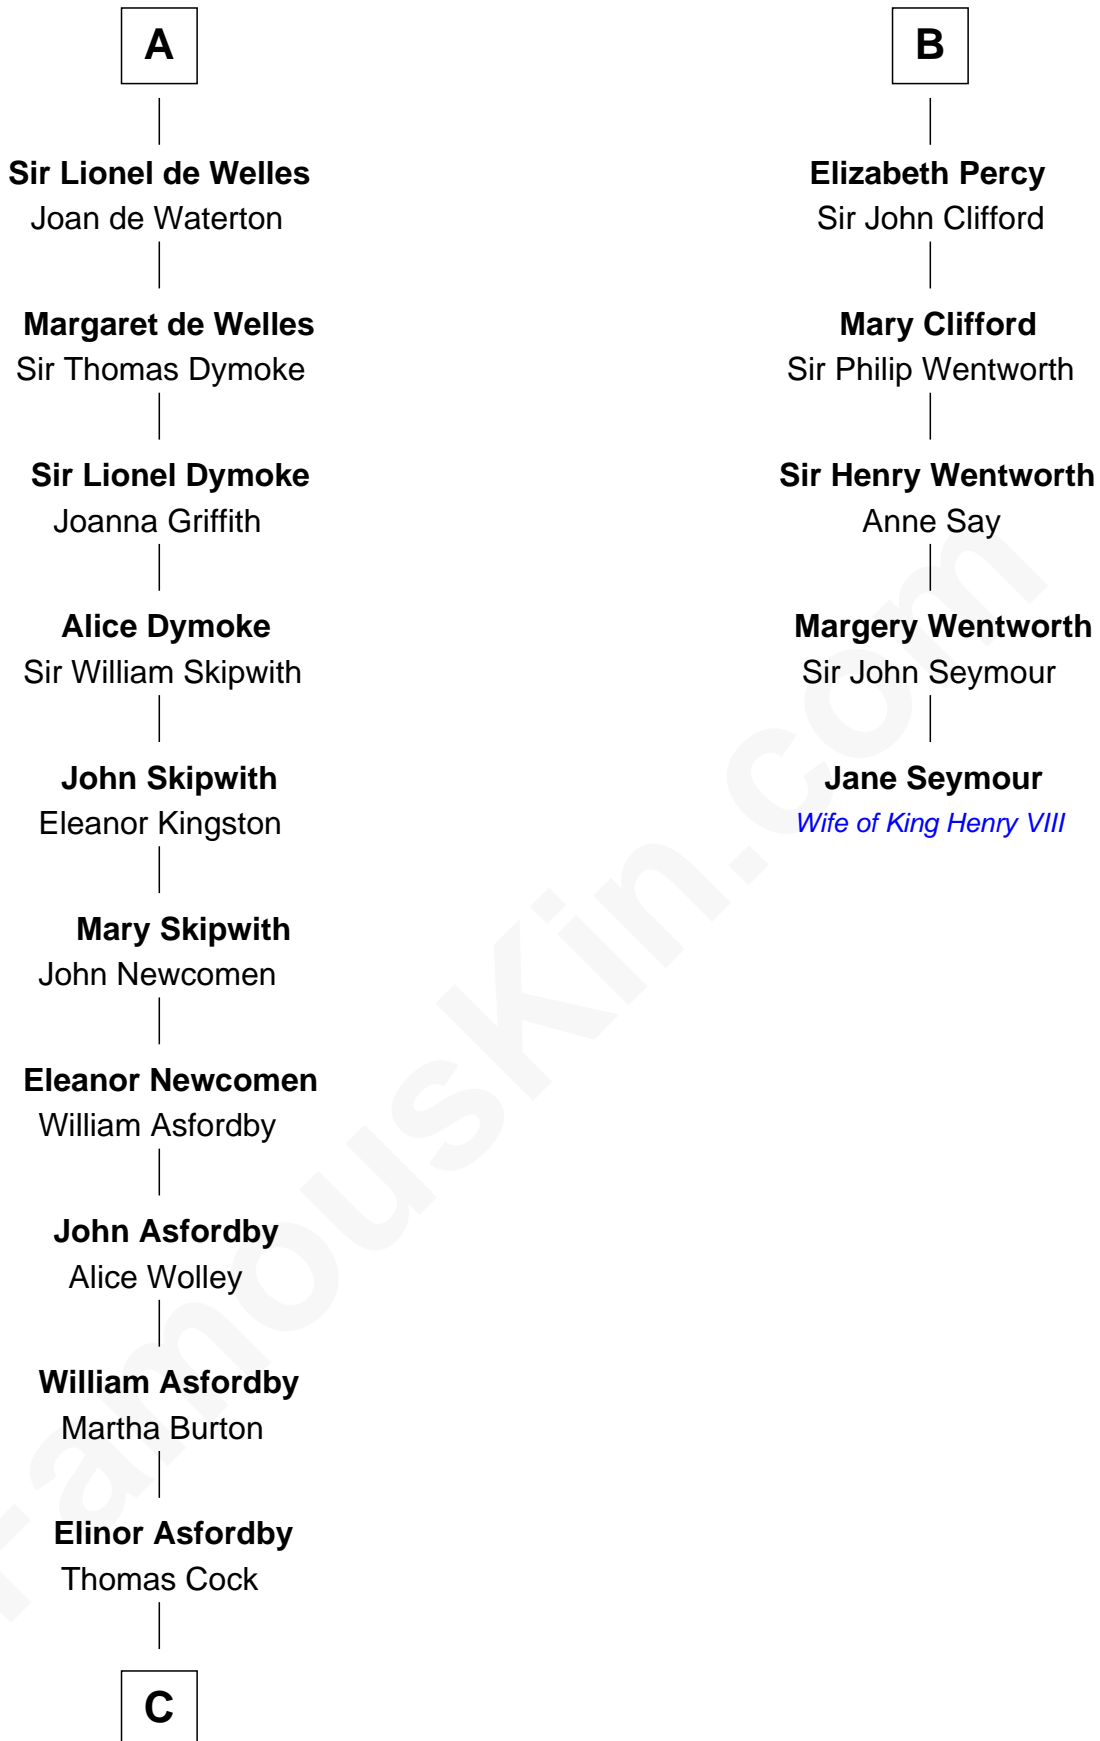

FamousKin.com Relationship Chart of

Arthur Ryerson

RMS Titanic Victim

11th cousin 9 times removed of

Jane Seymour

3rd Wife of King Henry VIII

Louis IX, King of France

Margaret Berenger

C

—
Catherine Cock

Martin Ryerson

—
Thomas Ryerson

Mary Turner

—
Joseph Turner Ryerson

Ellen Griffin Larned

—
Arthur Ryerson

RMS Titanic Victim

FamousKin.com