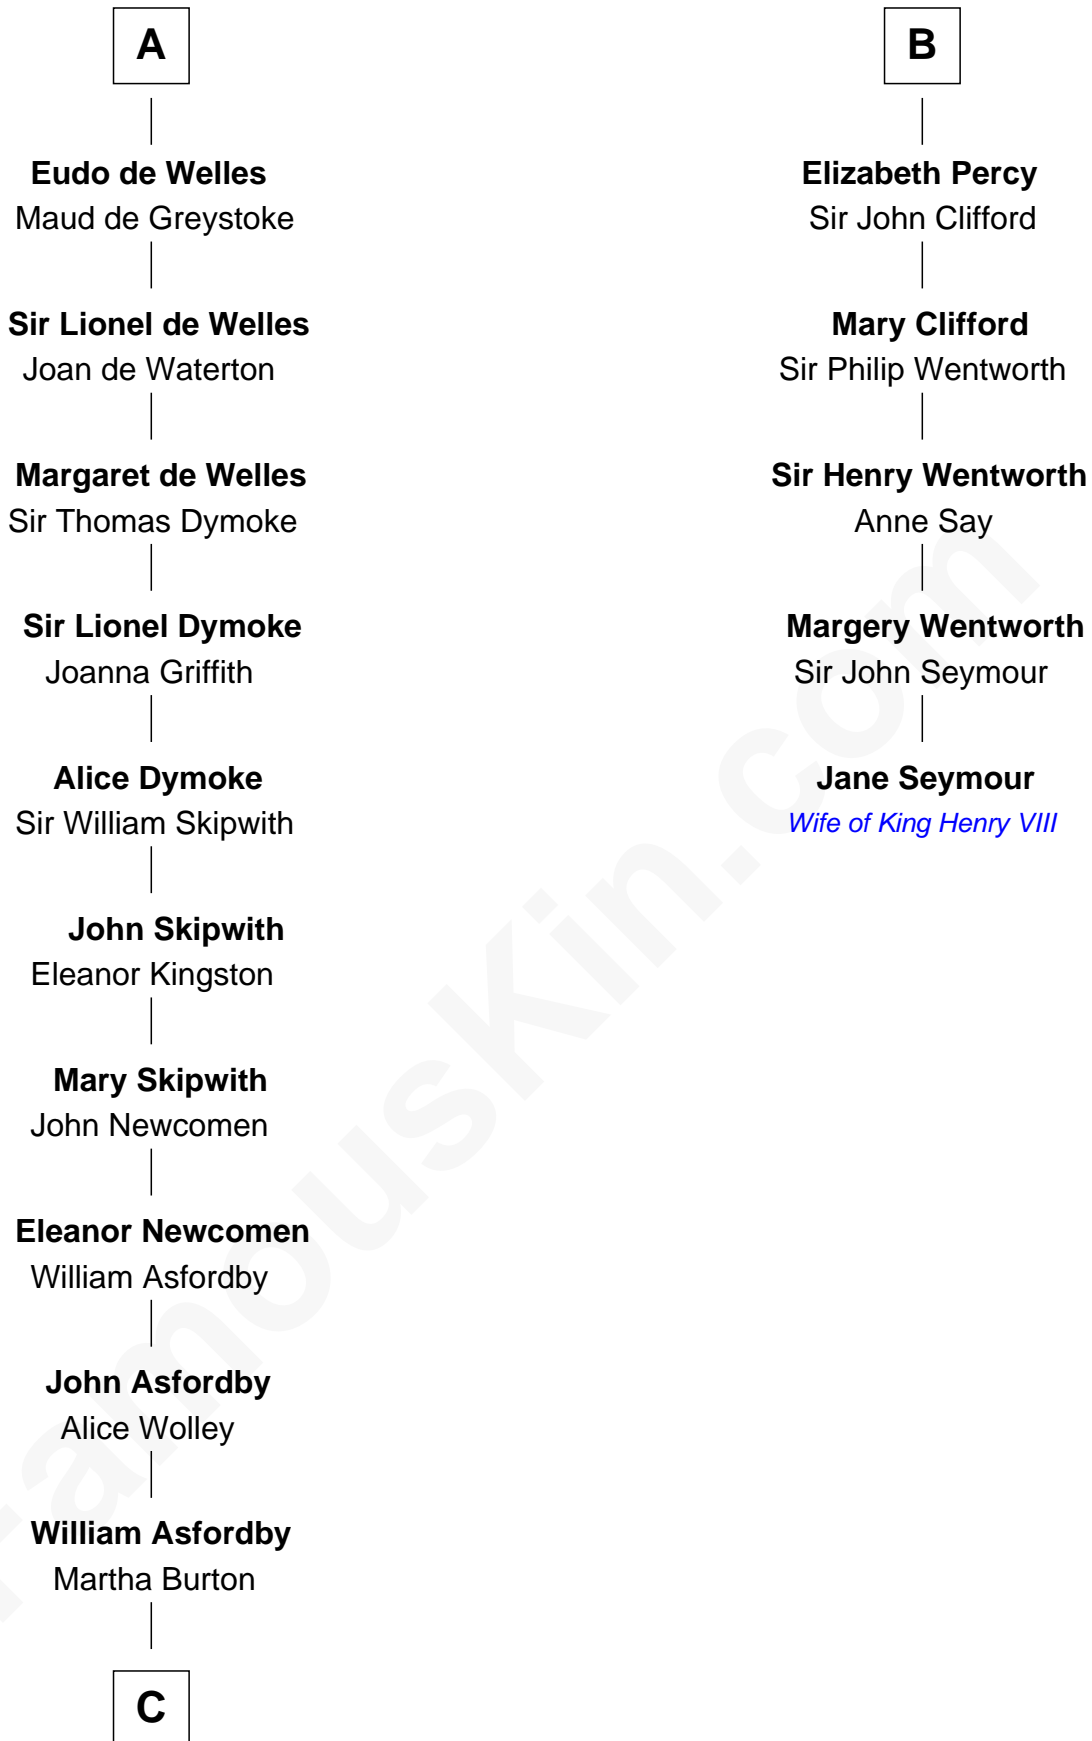

FamousKin.com Relationship Chart of

Arthur Ryerson

RMS Titanic Victim

11th cousin 10 times removed of

Jane Seymour

3rd Wife of King Henry VIII

C

—
Elinor Asfordby

Thomas Cock

—
Catherine Cock

Martin Ryerson

—
Thomas Ryerson

Mary Turner

—
Joseph Turner Ryerson

Ellen Griffin Larned

—
Arthur Ryerson

RMS Titanic Victim