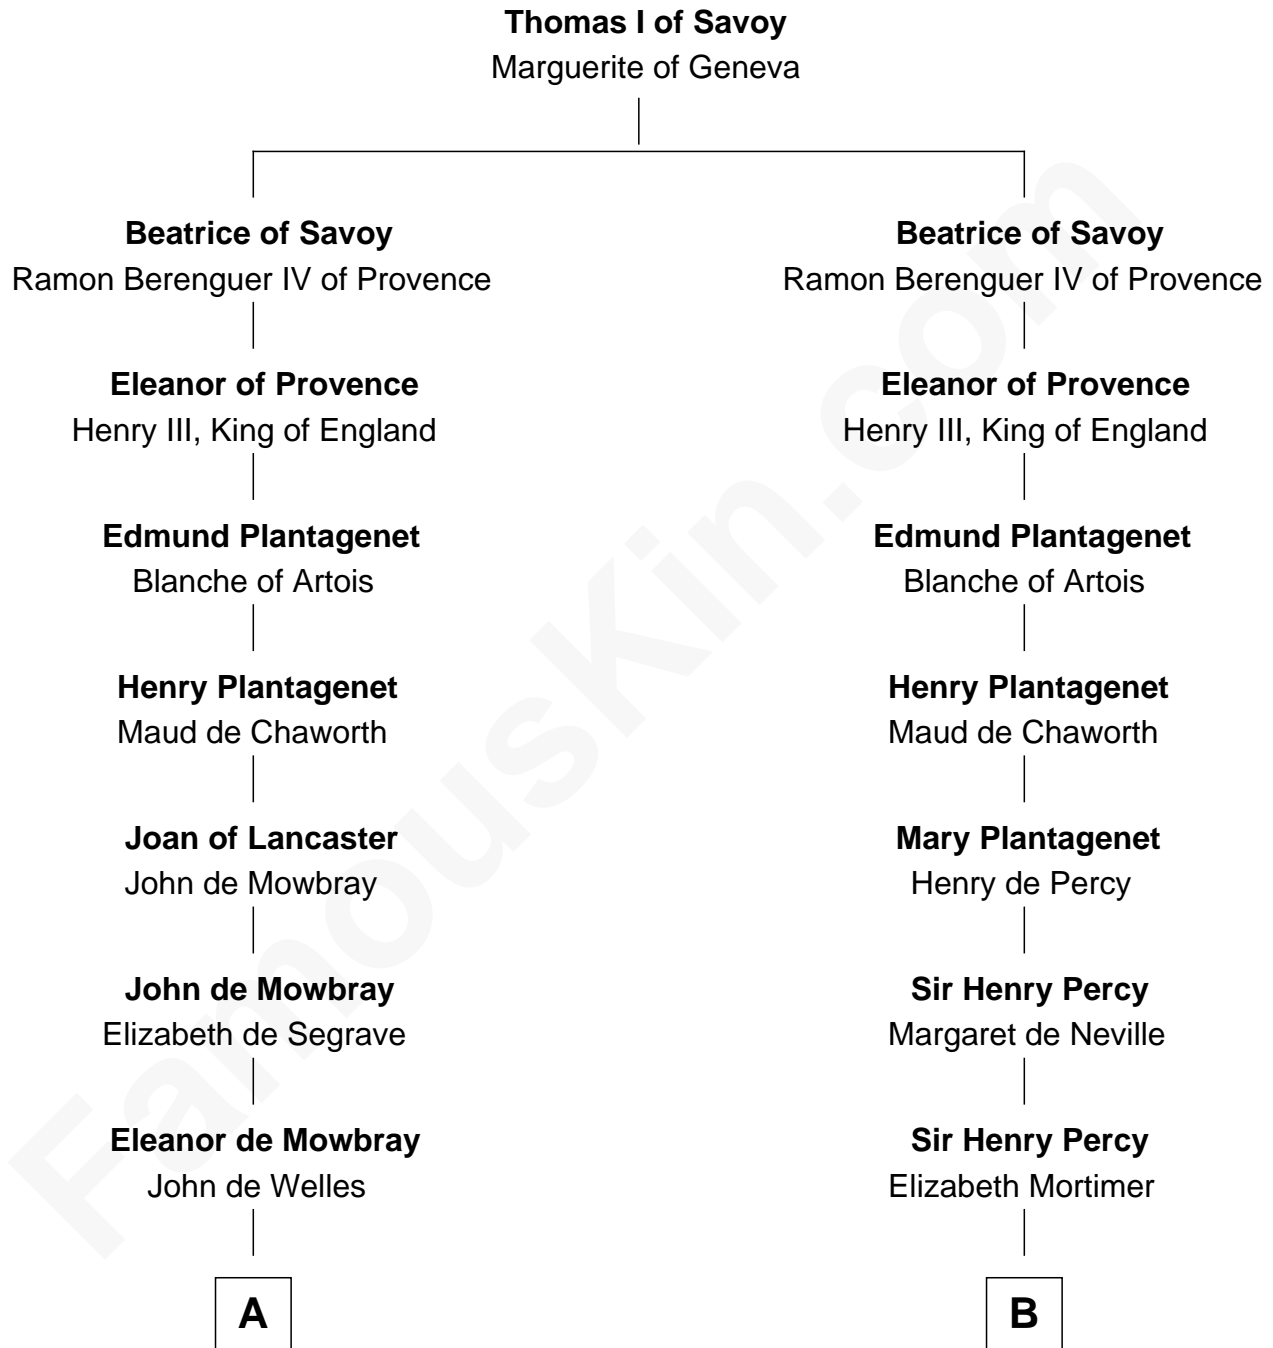

FamousKin.com Relationship Chart of

Arthur Ryerson

RMS Titanic Victim

11th cousin 10 times removed of

Jane Seymour

3rd Wife of King Henry VIII

C

—
Elinor Asfordby

Thomas Cock

—
Catherine Cock

Martin Ryerson

—
Thomas Ryerson

Mary Turner

—
Joseph Turner Ryerson

Ellen Griffin Larned

—
Arthur Ryerson

RMS Titanic Victim