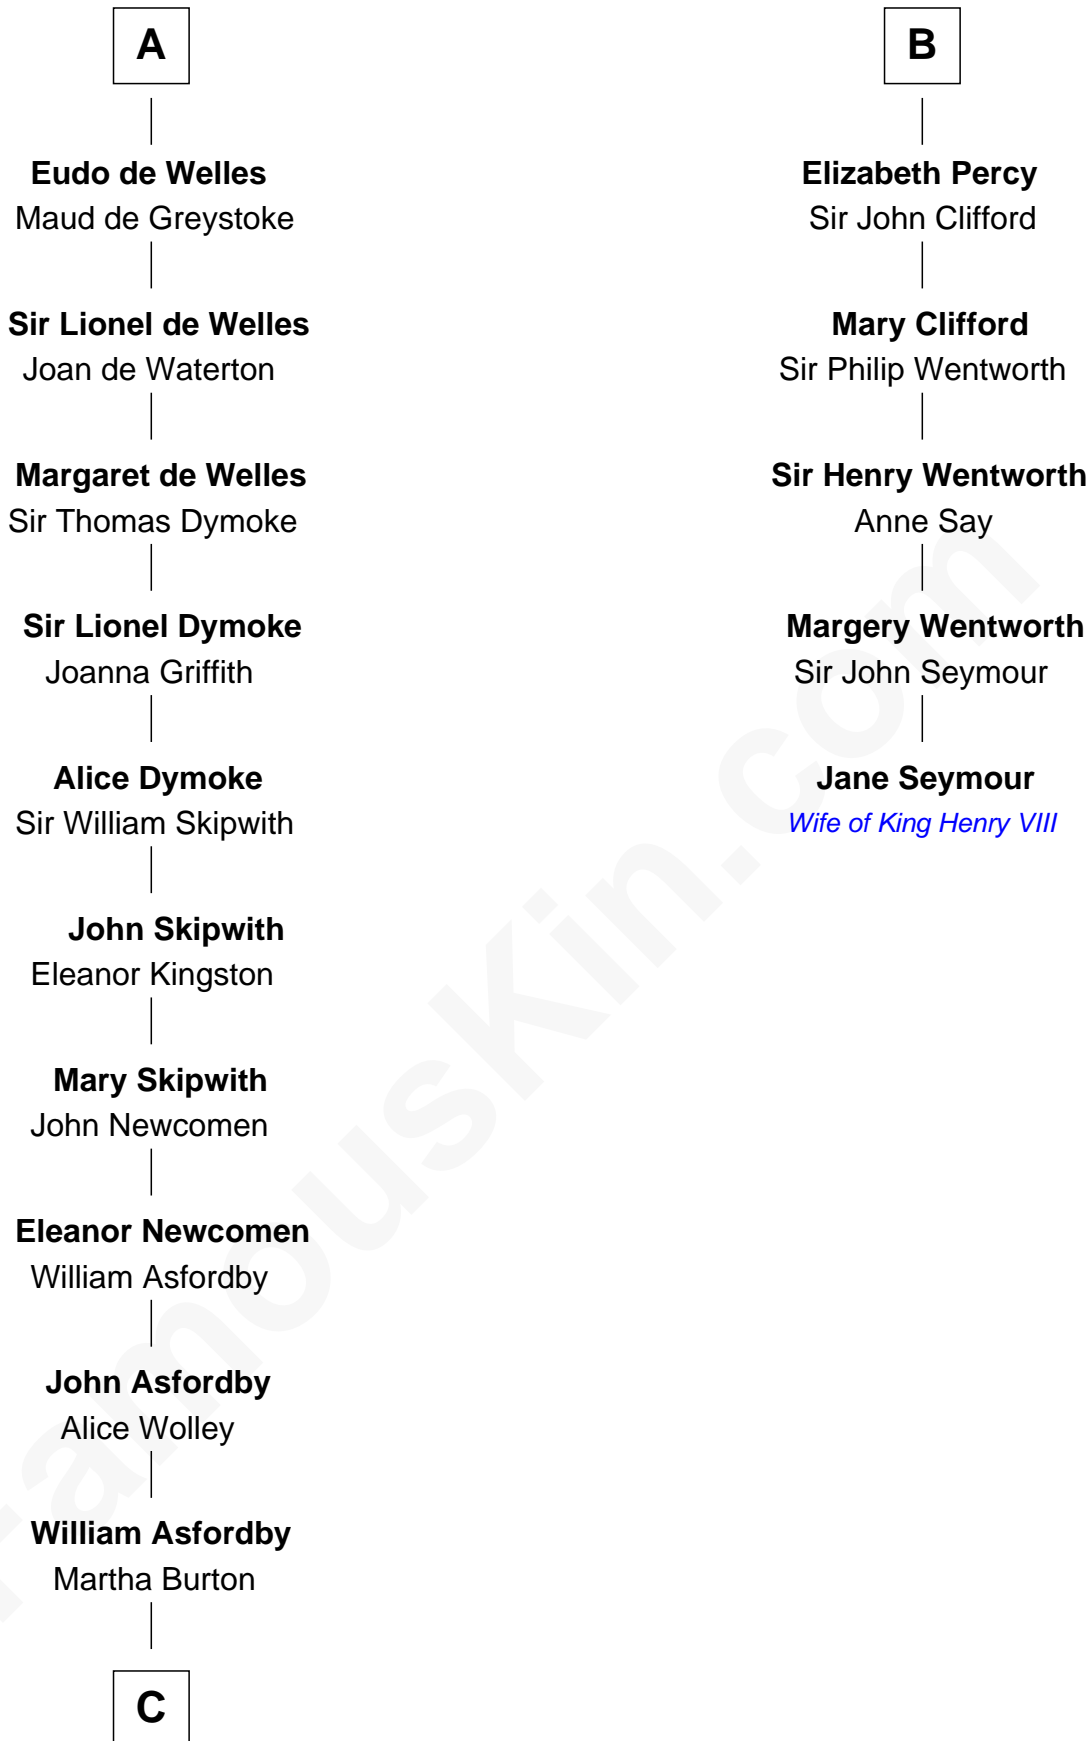

# FamousKin.com Relationship Chart of

**Arthur Ryerson**

*RMS Titanic Victim*

11th cousin 10 times removed of

**Jane Seymour**

*3rd Wife of King Henry VIII*

**C**

—  
**Elinor Asfordby**

Thomas Cock

—  
**Catherine Cock**

Martin Ryerson

—  
**Thomas Ryerson**

Mary Turner

—  
**Joseph Turner Ryerson**

Ellen Griffin Larned

—  
**Arthur Ryerson**

*RMS Titanic Victim*