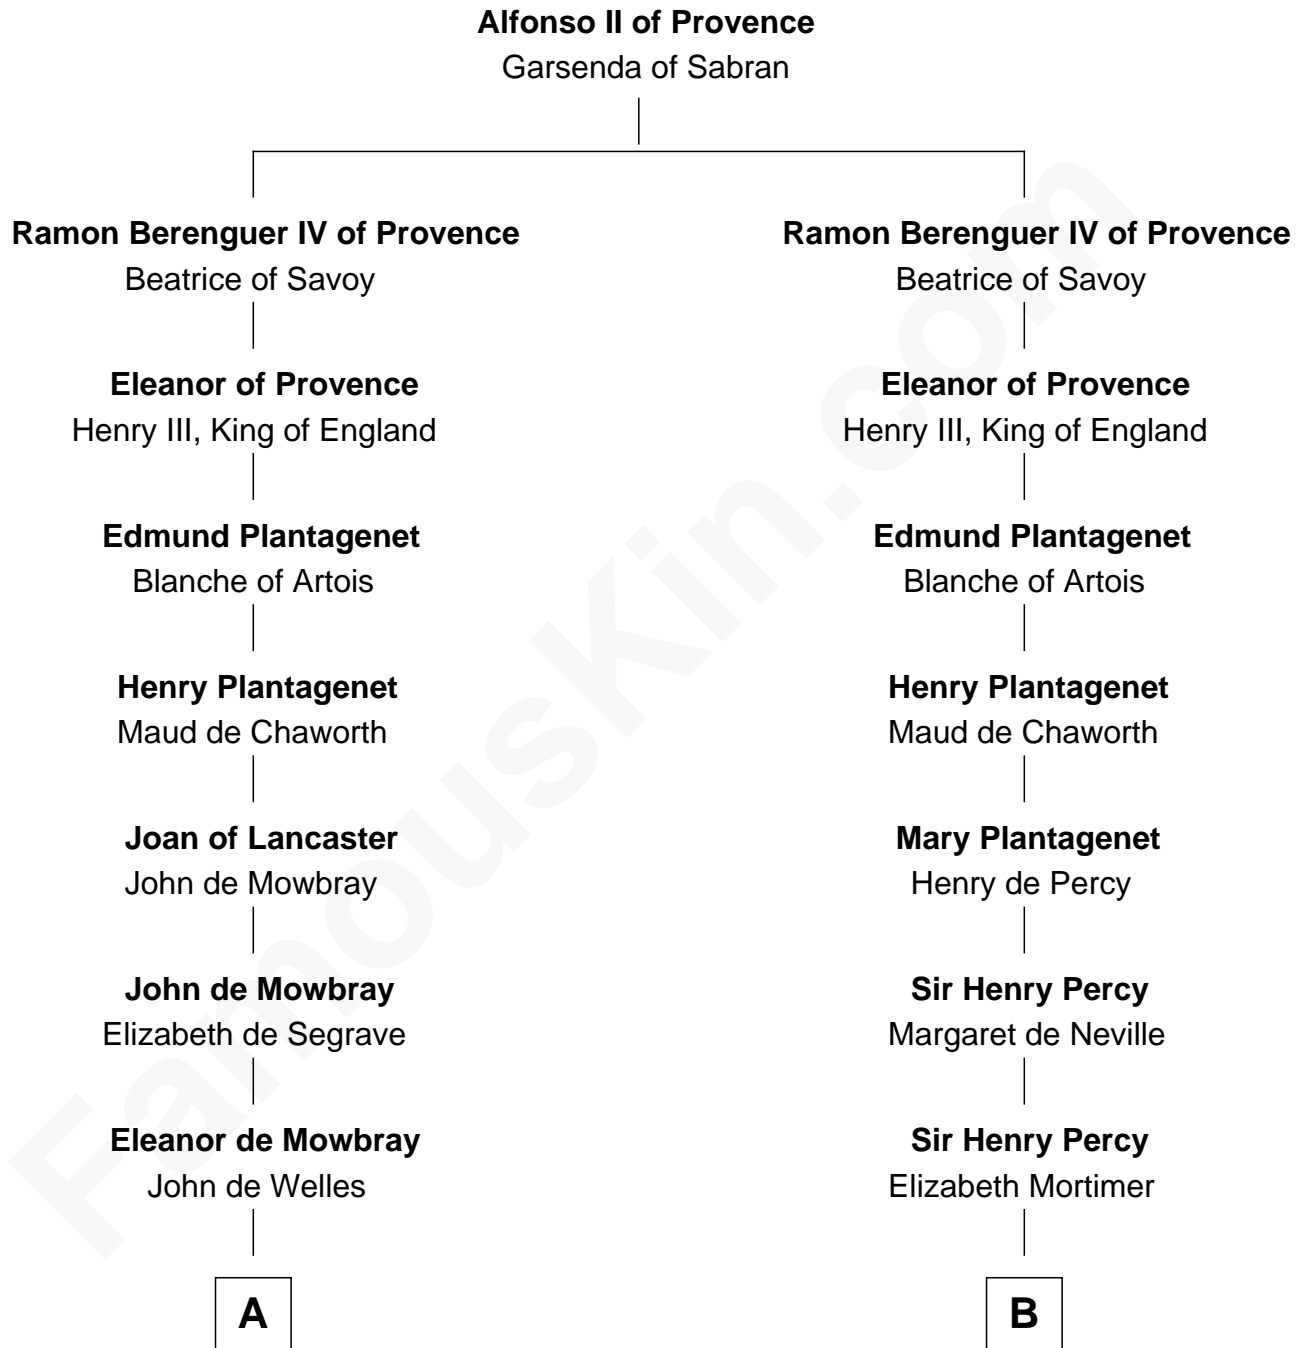

# FamousKin.com Relationship Chart of

**Arthur Ryerson**

*RMS Titanic Victim*

11th cousin 10 times removed of

**Jane Seymour**

*3rd Wife of King Henry VIII*

**C**

—  
**Elinor Asfordby**

Thomas Cock

—  
**Catherine Cock**

Martin Ryerson

—  
**Thomas Ryerson**

Mary Turner

—  
**Joseph Turner Ryerson**

Ellen Griffin Larned

—  
**Arthur Ryerson**

*RMS Titanic Victim*