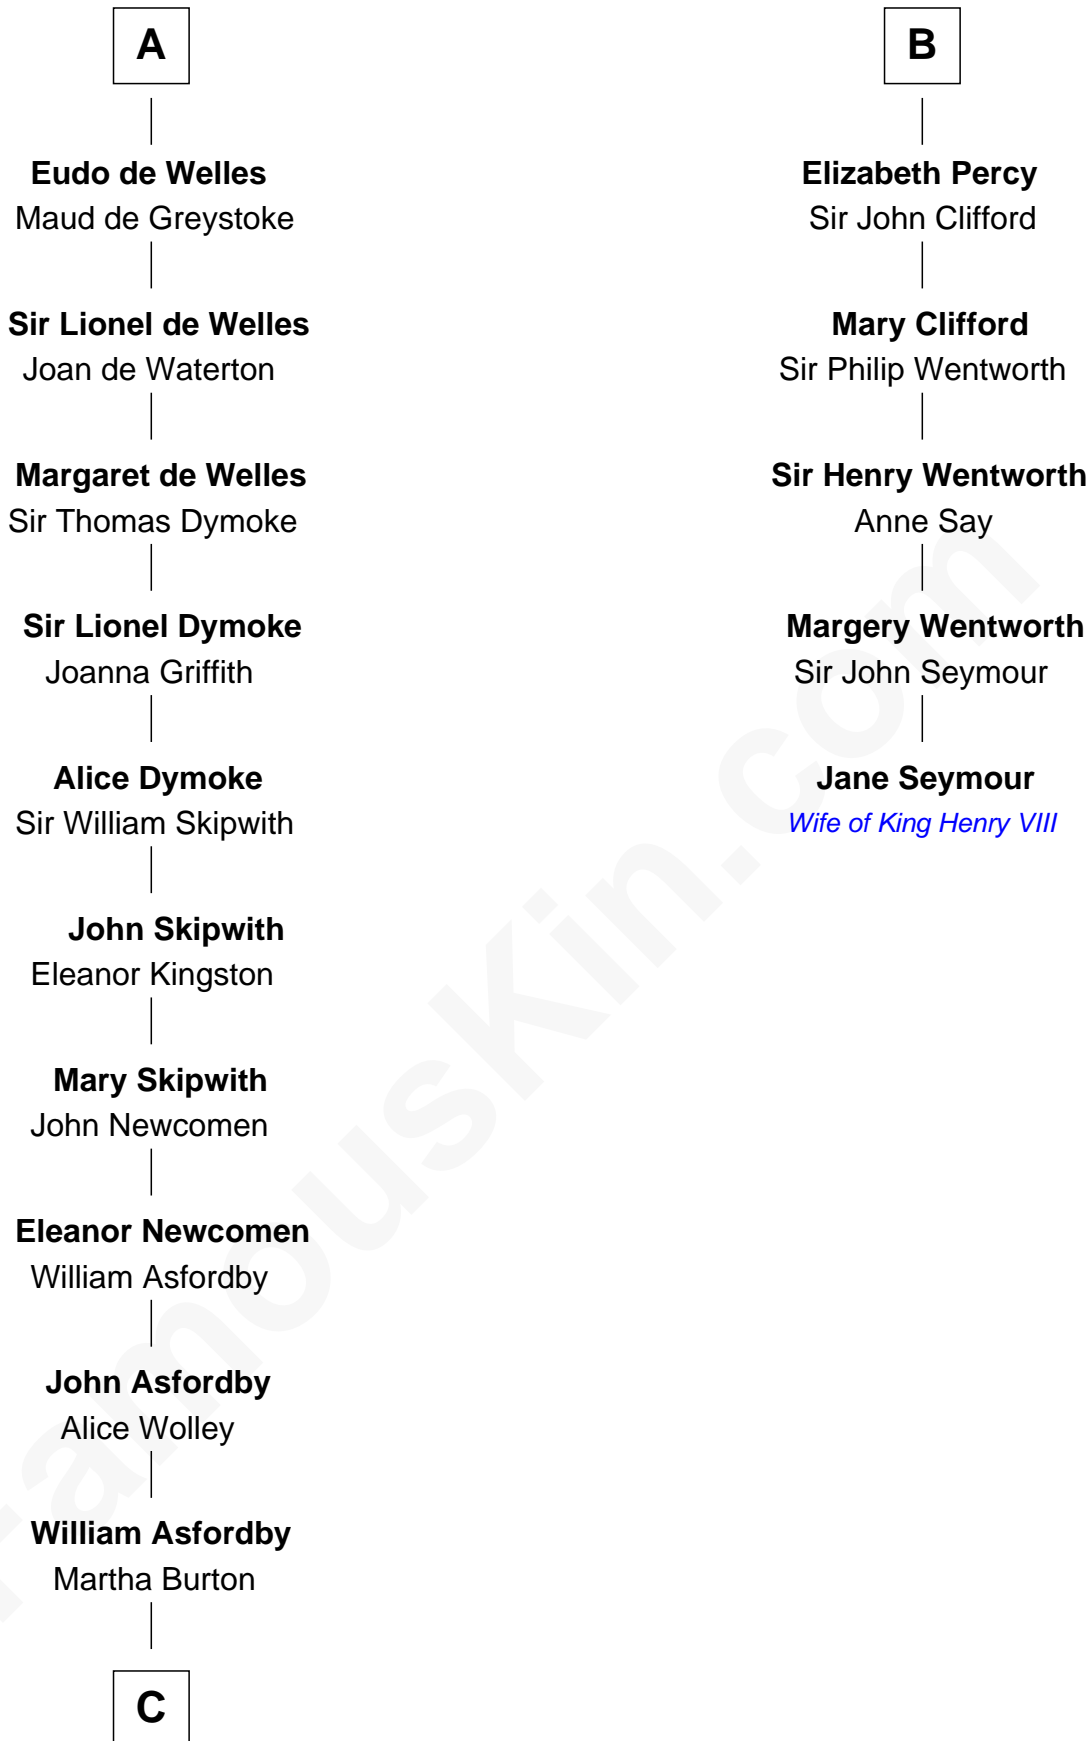

## Relationship Chart of

**Arthur Ryerson**

*RMS Titanic Victim*

11th cousin 10 times removed of

**Jane Seymour**

*3rd Wife of King Henry VIII*

**Philip II Auguste, King of France**

Isabella of Hainault

**C**

—  
**Elinor Asfordby**

Thomas Cock

—  
**Catherine Cock**

Martin Ryerson

—  
**Thomas Ryerson**

Mary Turner

—  
**Joseph Turner Ryerson**

Ellen Griffin Larned

—  
**Arthur Ryerson**

*RMS Titanic Victim*