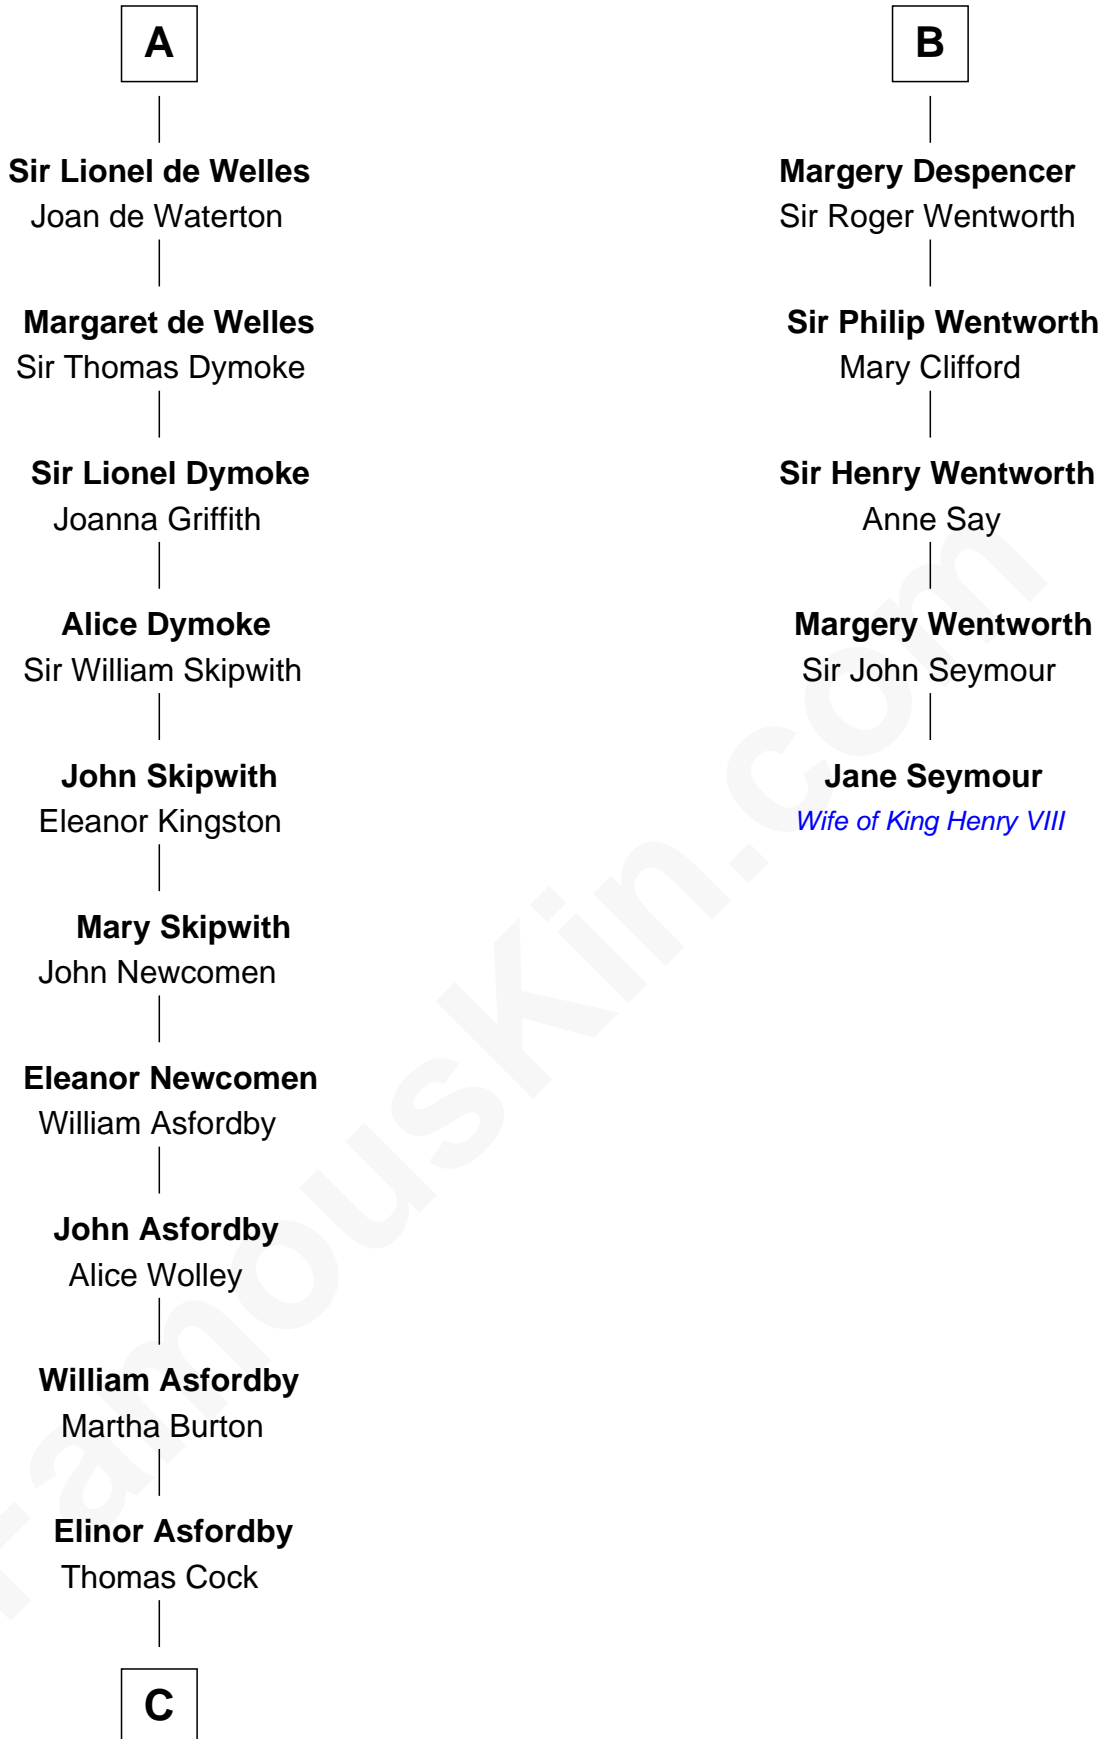

FamousKin.com Relationship Chart of

Arthur Ryerson

RMS Titanic Victim

11th cousin 9 times removed of

Jane Seymour

3rd Wife of King Henry VIII

Sir William de Ferrers

Agnes of Chester

Maud de Greystoke
Eudo de Welles

A

Sir William de Ferrers
Sibyl Marshal

Isabel de Ferrers
Sir Reynold de Mohun

Isabel de Mohun
Sir Edmund Deincourt

John Deincourt

Sir William Deincourt
Milicent la Zouche

Margaret Deincourt
Sir Robert de Tibetot

Elizabeth de Tibetot
Sir Philip le Despencer

B

C

—
Catherine Cock

Martin Ryerson

—
Thomas Ryerson

Mary Turner

—
Joseph Turner Ryerson

Ellen Griffin Larned

—
Arthur Ryerson

RMS Titanic Victim