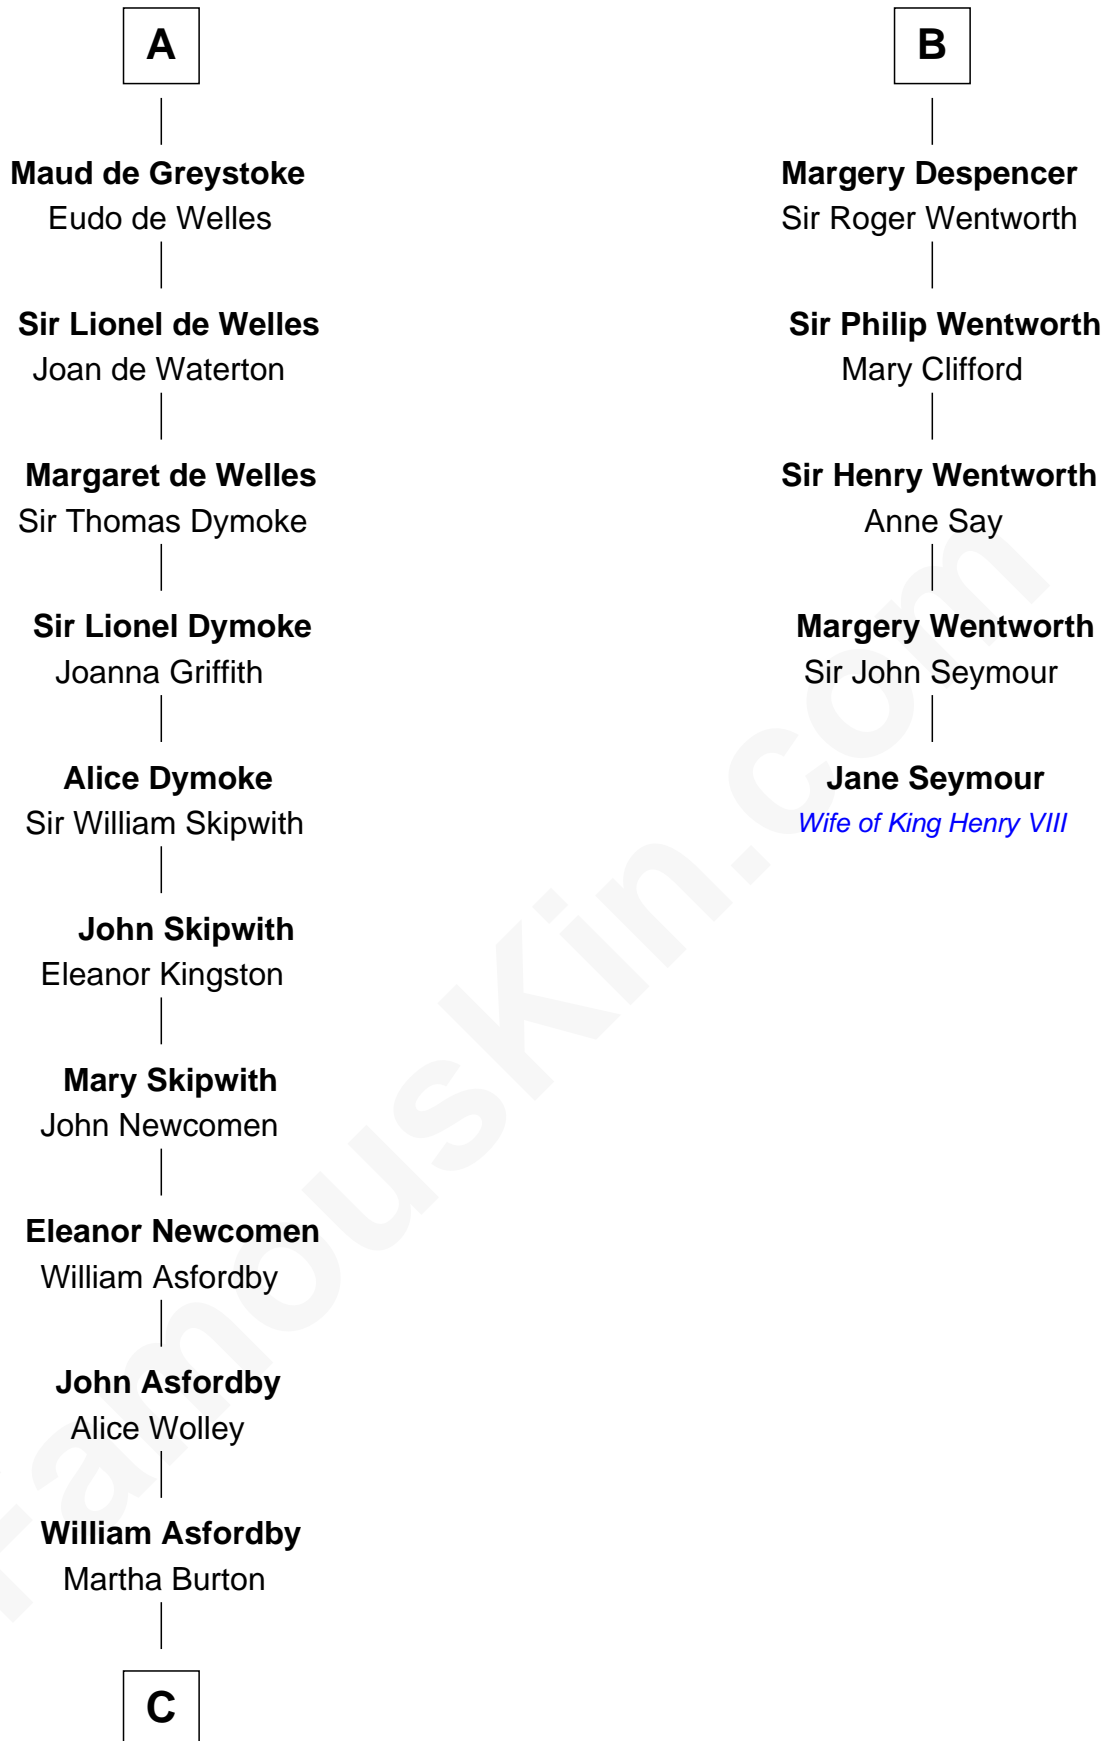

FamousKin.com Relationship Chart of

Arthur Ryerson

RMS Titanic Victim

11th cousin 10 times removed of

Jane Seymour

3rd Wife of King Henry VIII

Geoffrey of Porthoët

Hawise - - - - -

C

—
Elinor Asfordby

Thomas Cock

—
Catherine Cock

Martin Ryerson

—
Thomas Ryerson

Mary Turner

—
Joseph Turner Ryerson

Ellen Griffin Larned

—
Arthur Ryerson

RMS Titanic Victim