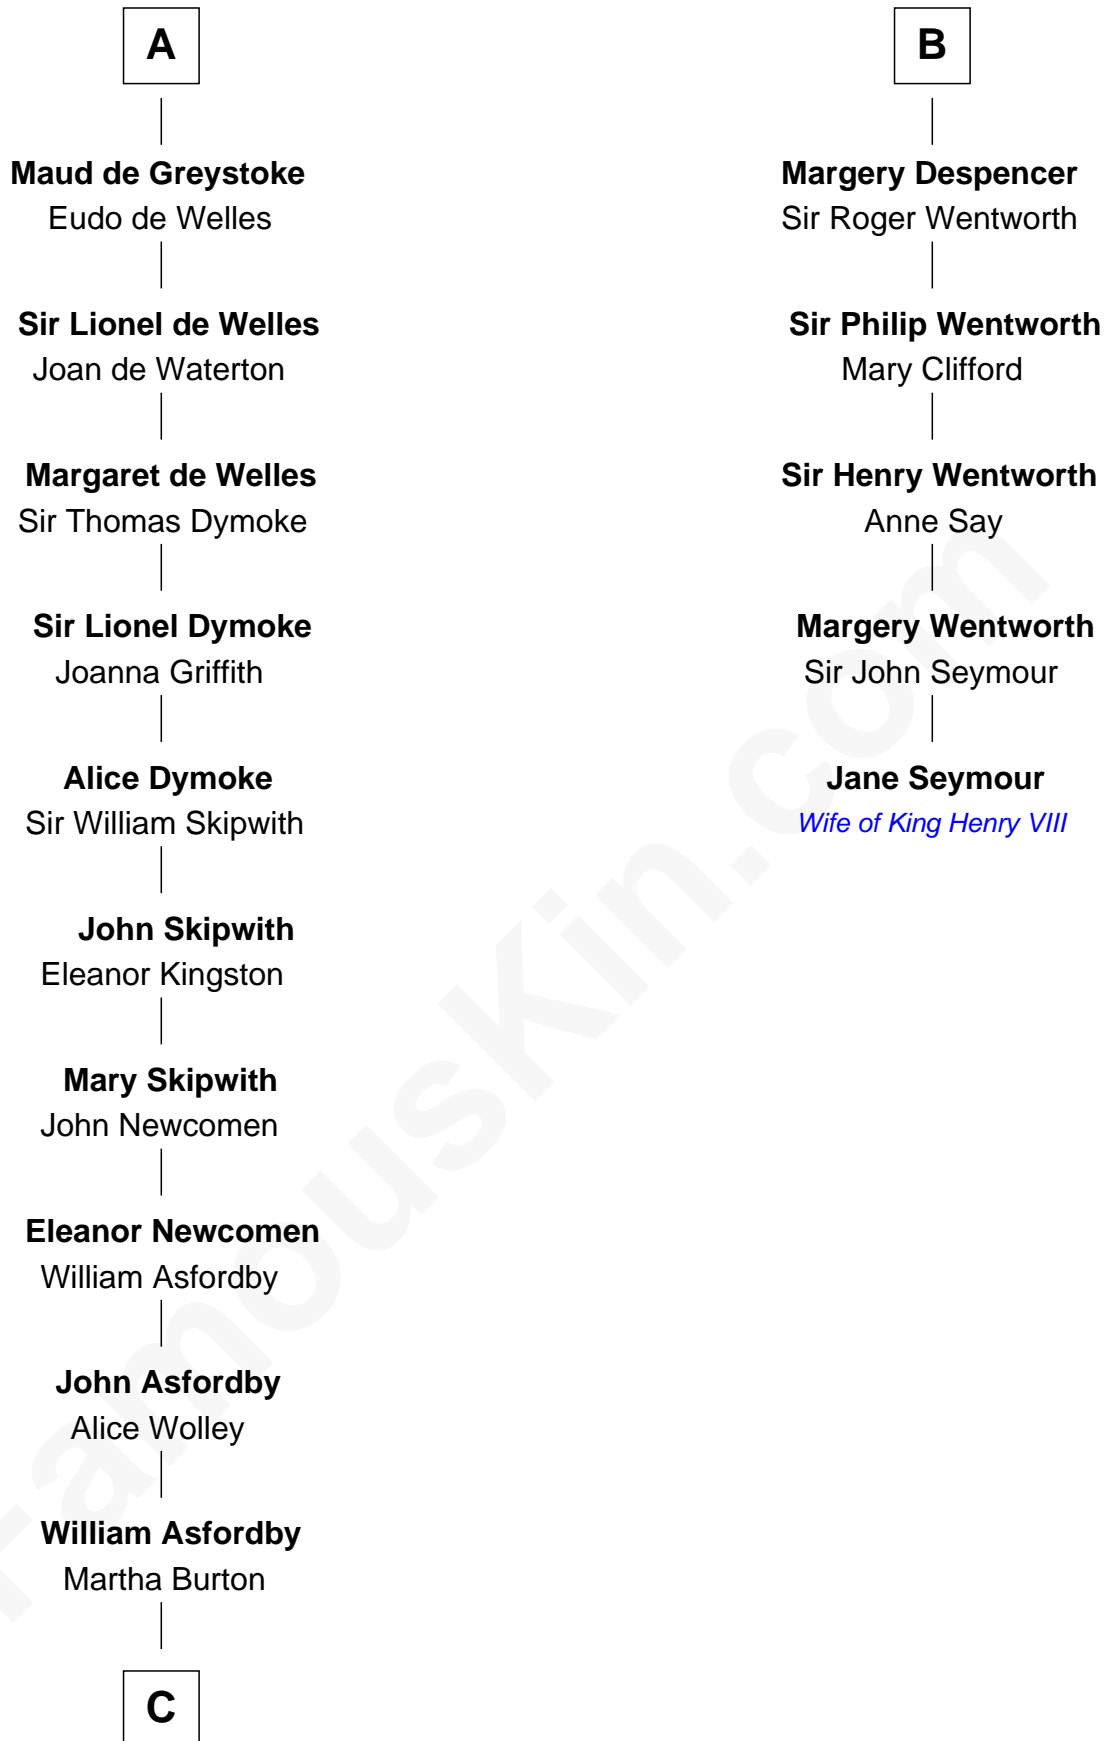

# FamousKin.com Relationship Chart of

**Arthur Ryerson**

*RMS Titanic Victim*

11th cousin 10 times removed of

**Jane Seymour**

*3rd Wife of King Henry VIII*

**Reginald de Braiose**

**C**

—  
**Elinor Asfordby**

Thomas Cock

—  
**Catherine Cock**

Martin Ryerson

—  
**Thomas Ryerson**

Mary Turner

—  
**Joseph Turner Ryerson**

Ellen Griffin Larned

—  
**Arthur Ryerson**

*RMS Titanic Victim*