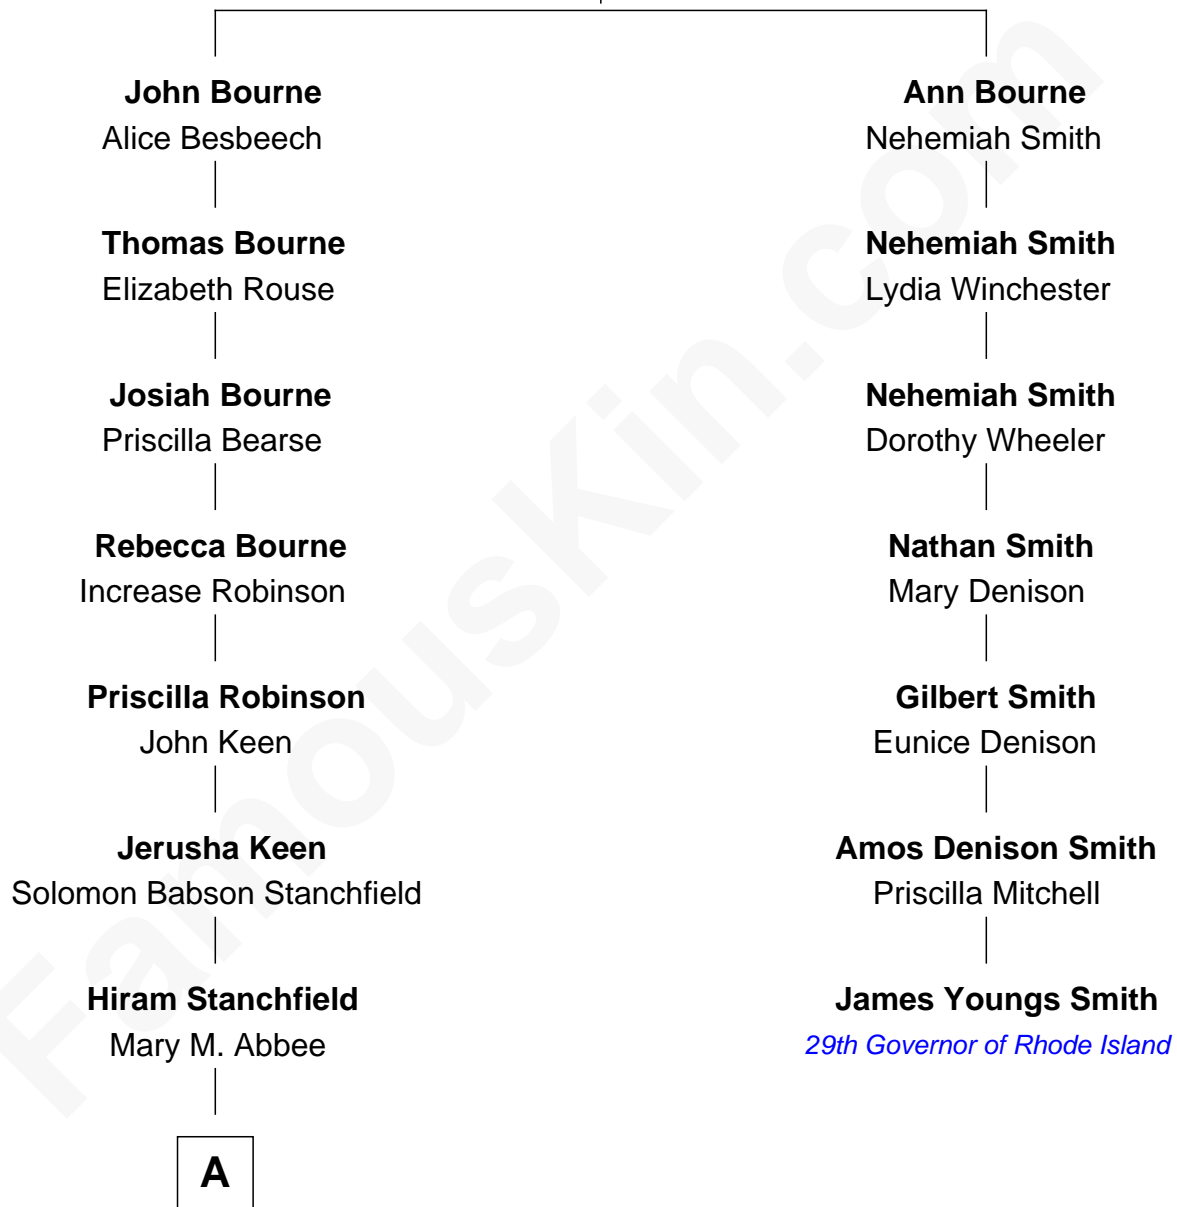

# FamousKin.com Relationship Chart of

**John Stamos**

*TV and Movie Actor*

6th cousin 6 times removed of

**James Youngs Smith**

*29th Governor of Rhode Island*

**Thomas Bourne**

Elizabeth - - - - -

**A**

—  
**John Otis Stanchfield**

Helen E. Broadhead

—  
**Grace Ethel Stanchfield**

William Frank Ridgley

—  
**Ralph Frank Ridgley**

Rose Florence Money

—  
**Eloise Florence Ridgeley**