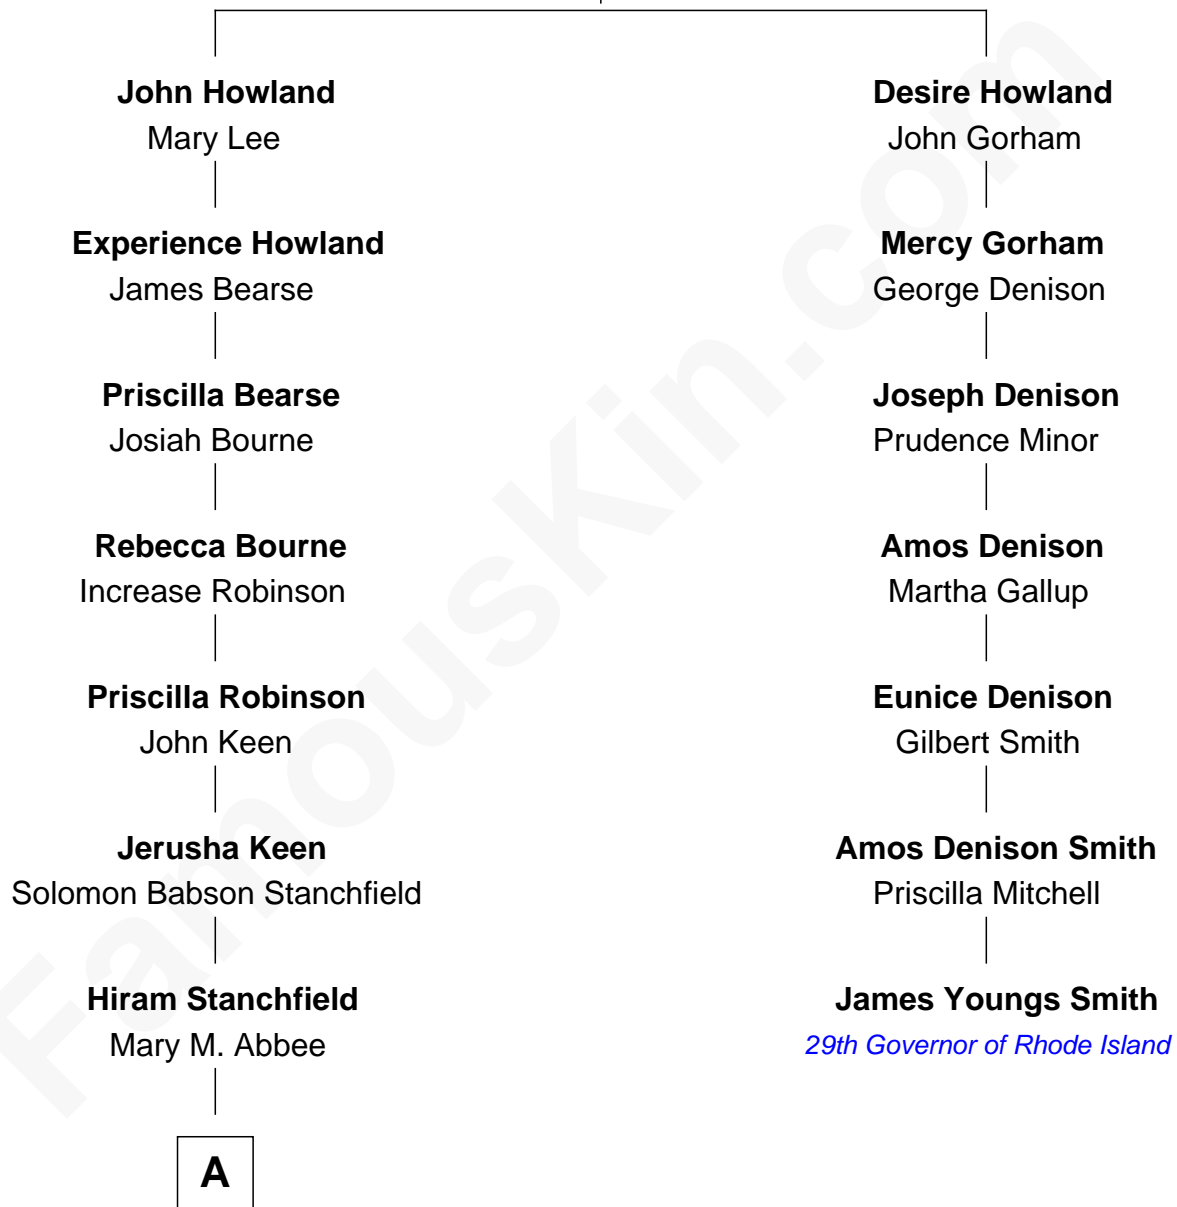

# FamousKin.com Relationship Chart of

**John Stamos**

*TV and Movie Actor*

6th cousin 6 times removed of

**James Youngs Smith**

*29th Governor of Rhode Island*

**John Howland**

Elizabeth Tilley