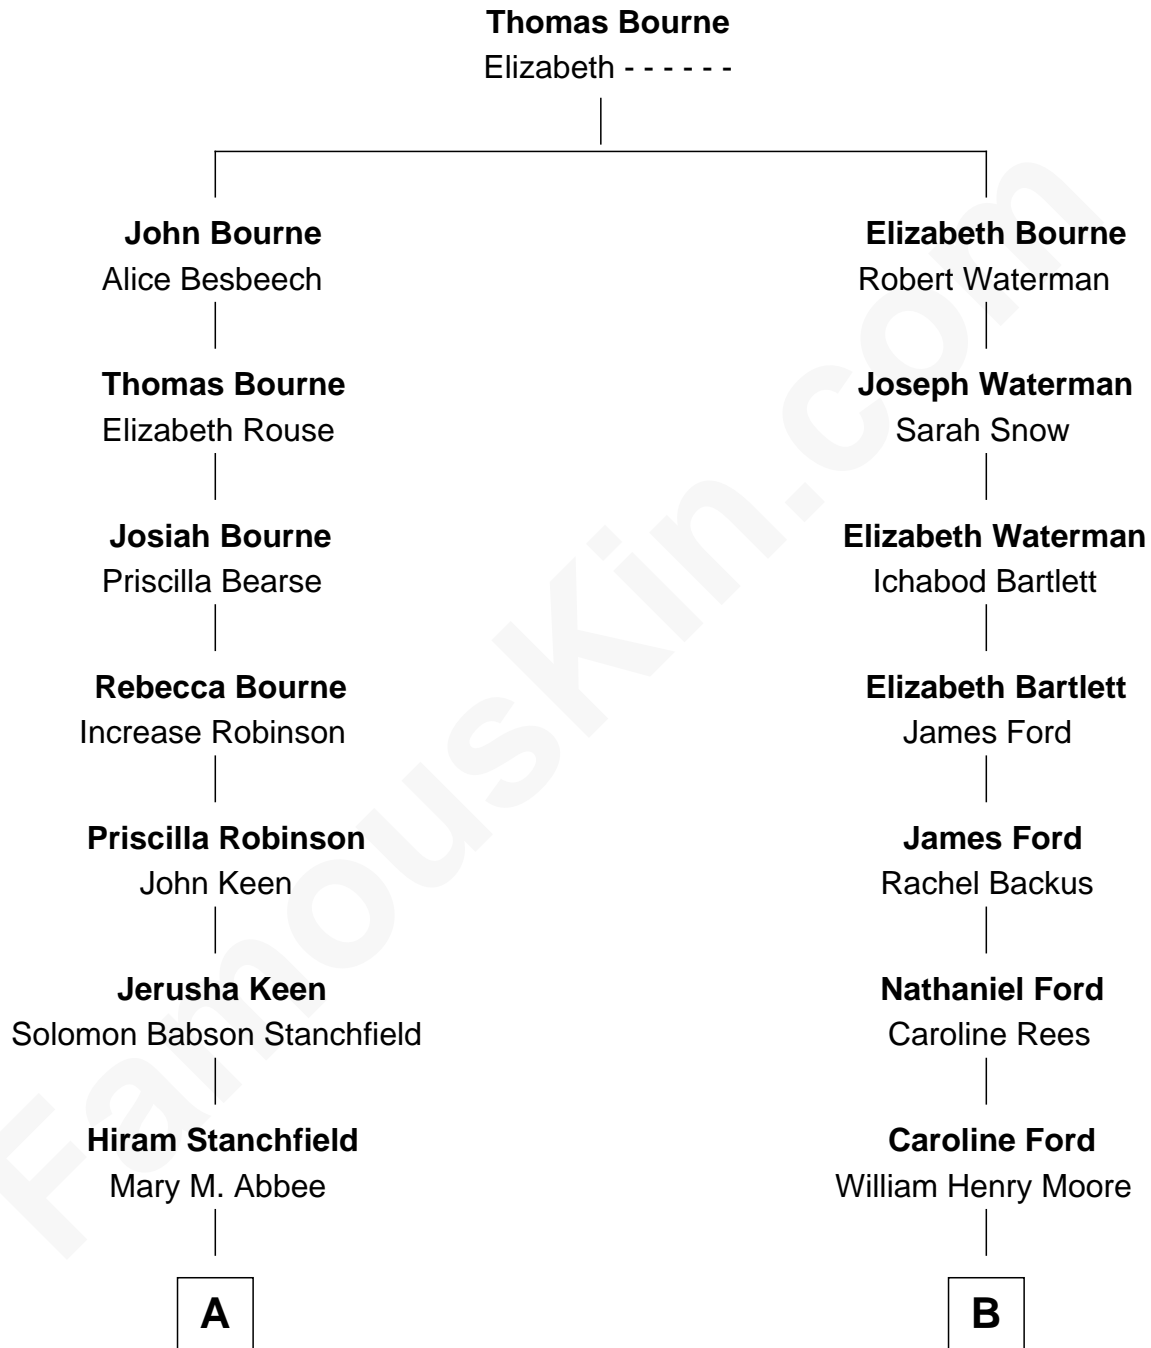

# FamousKin.com Relationship Chart of

**John Stamos**

*TV and Movie Actor*

8th cousin 4 times removed of

**William Henry Moore**

*Co-Founder, U.S. Steel and Nabisco*

**A**

**John Otis Stanchfield**  
Helen E. Broadhead

**Grace Ethel Stanchfield**  
William Frank Ridgley

**Ralph Frank Ridgley**  
Rose Florence Money

**Eloise Florence Ridgeley**  
Jake Phillips

**Loretta Donna Phillips**  
William John Stamos

**John Stamos**  
*TV and Movie Actor*

**B**

**Nathaniel Ford Moore**  
Rachael Arvilla Beckwith

**William Henry Moore**  
*Co-Founder, U.S. Steel and Nabisco*

FamousKin.com