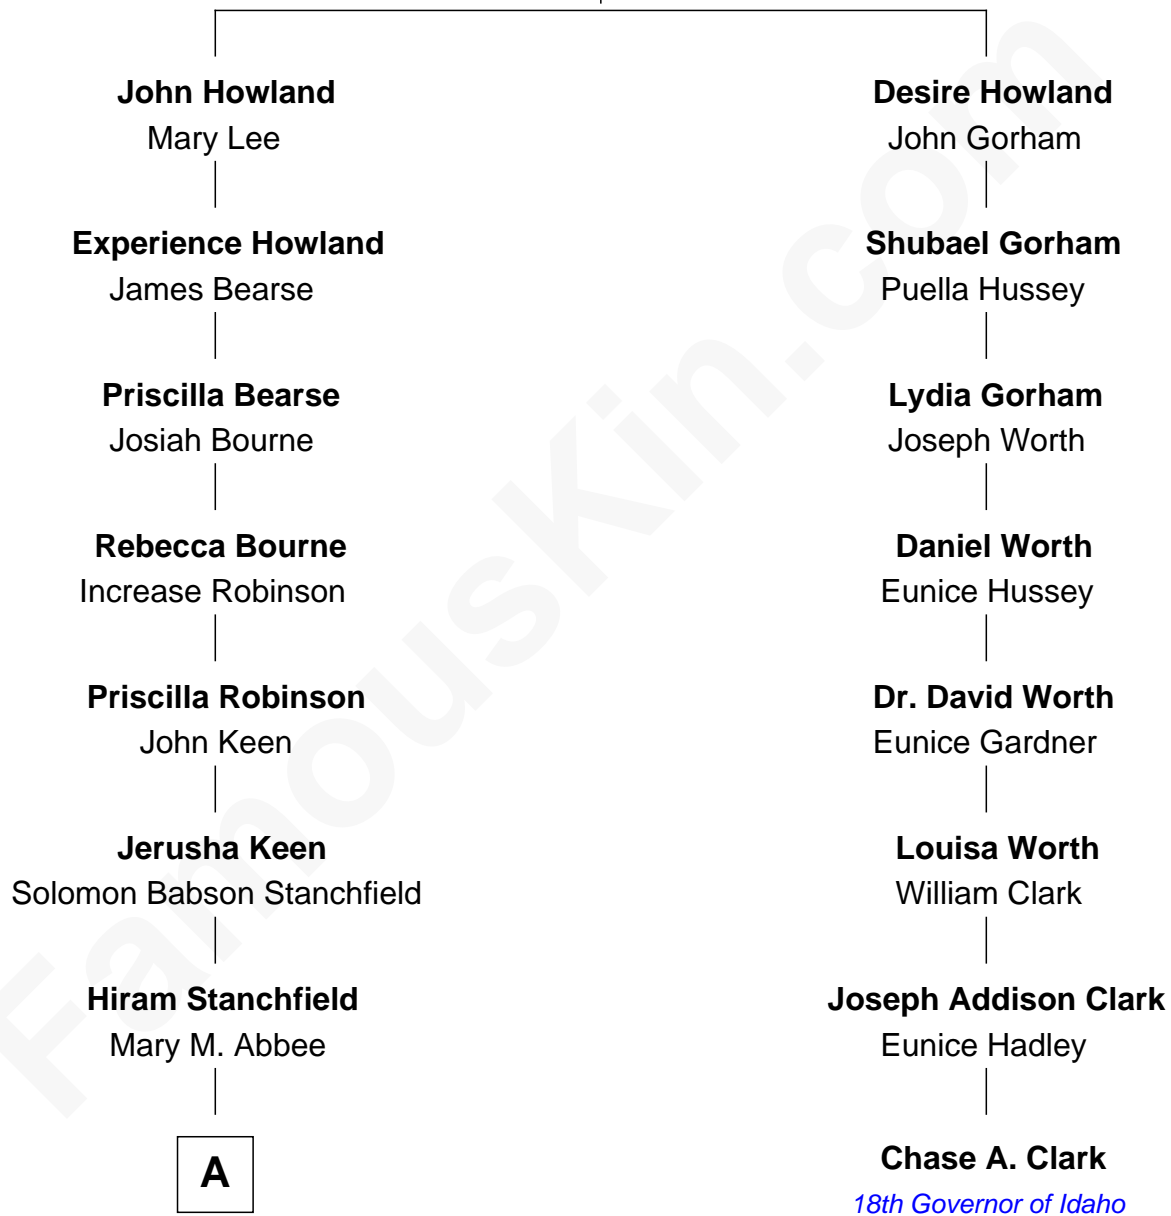

FamousKin.com Relationship Chart of

John Stamos

TV and Movie Actor

7th cousin 5 times removed of

Chase A. Clark

18th Governor of Idaho

John Howland

Elizabeth Tilley

A

—
John Otis Stanchfield

Helen E. Broadhead

—
Grace Ethel Stanchfield

William Frank Ridgley

—
Ralph Frank Ridgley

Rose Florence Money

—
Eloise Florence Ridgeley