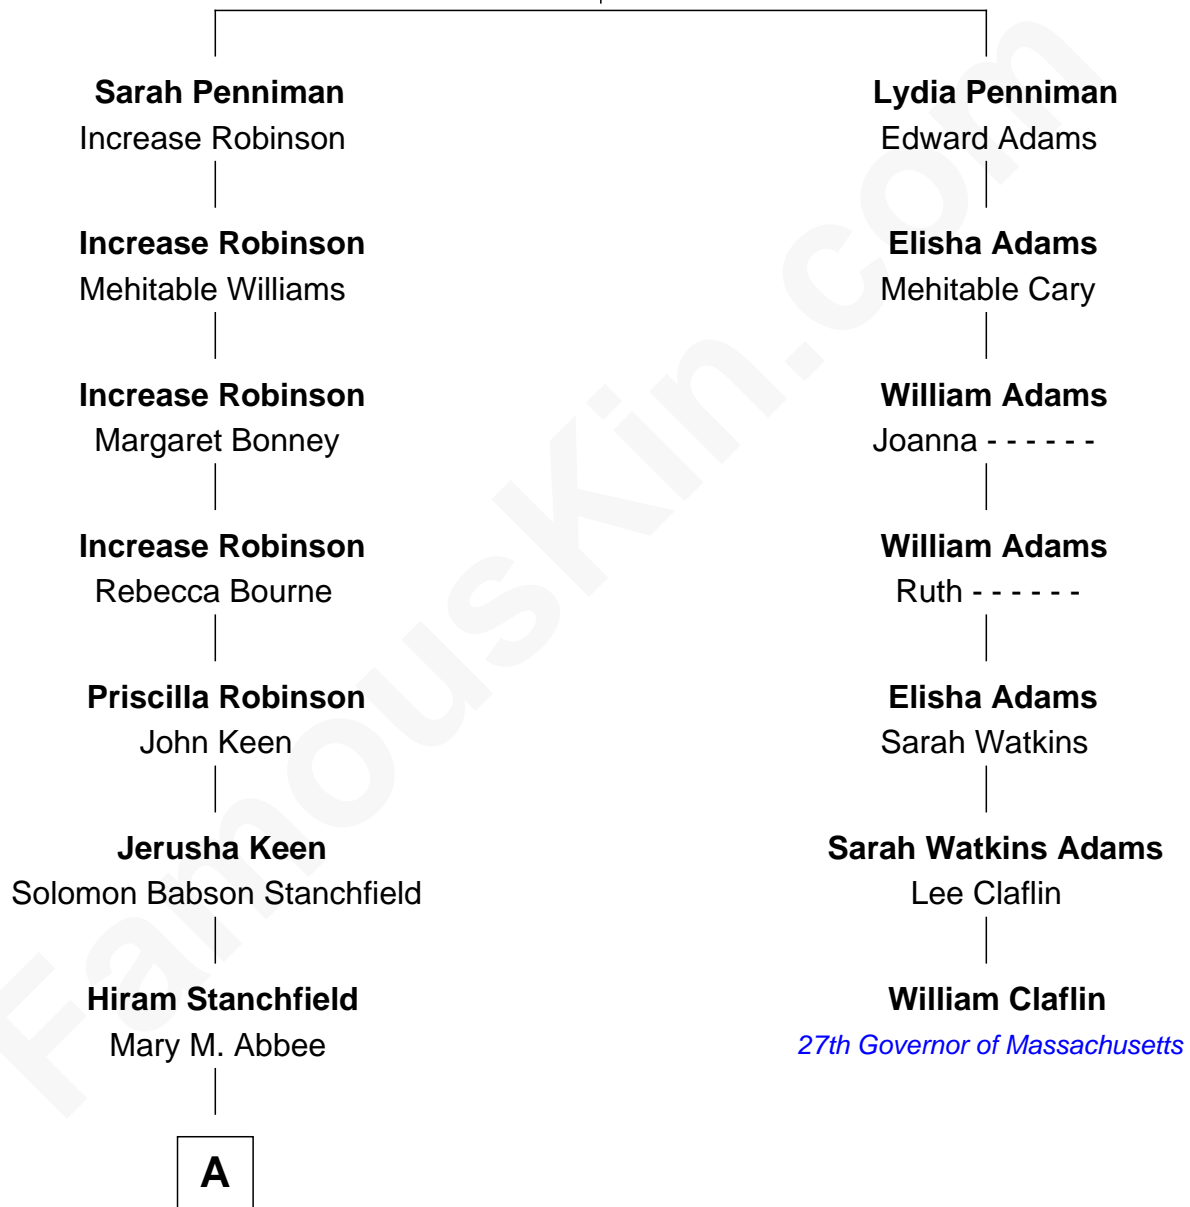

# FamousKin.com Relationship Chart of

**John Stamos**

*TV and Movie Actor*

6th cousin 6 times removed of

**William Claflin**

*27th Governor of Massachusetts*

**James Penniman**

Lydia Eliot

**A**

—  
**John Otis Stanchfield**

Helen E. Broadhead

—  
**Grace Ethel Stanchfield**

William Frank Ridgley

—  
**Ralph Frank Ridgley**

Rose Florence Money

—  
**Eloise Florence Ridgeley**