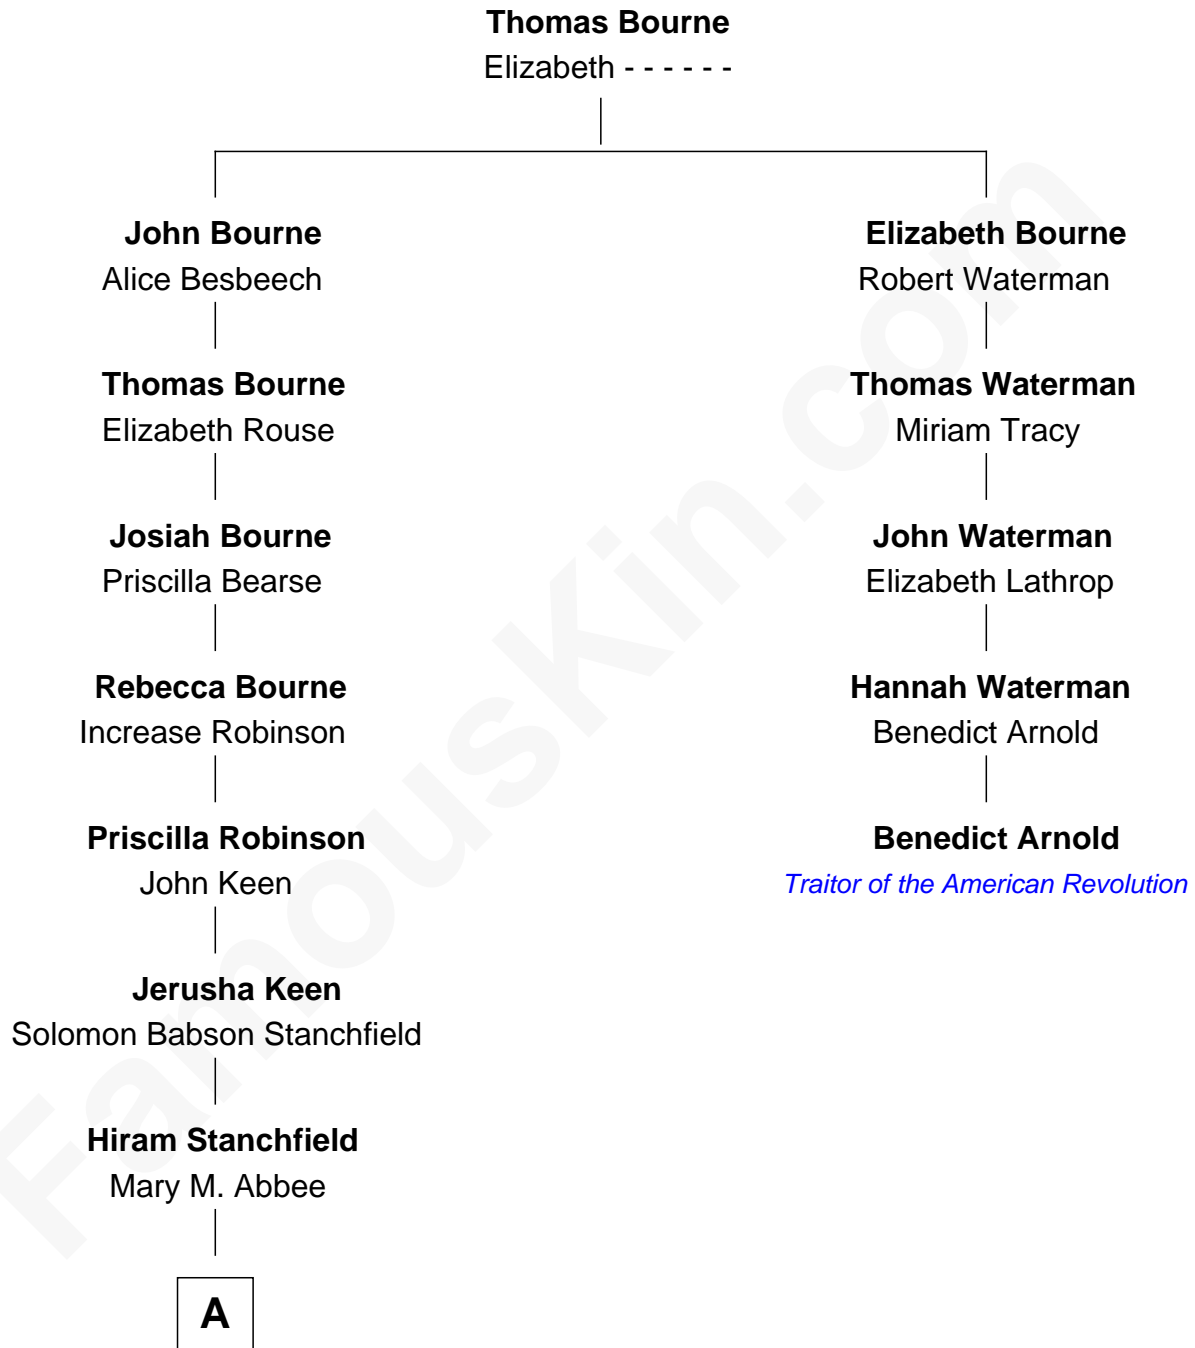

FamousKin.com Relationship Chart of

John Stamos

TV and Movie Actor

4th cousin 8 times removed of

Benedict Arnold

Traitor of the American Revolution

A

John Otis Stanchfield

Helen E. Broadhead

Grace Ethel Stanchfield

William Frank Ridgley

Ralph Frank Ridgley

Rose Florence Money

Eloise Florence Ridgeley

Jake Phillips

Loretta Donna Phillips