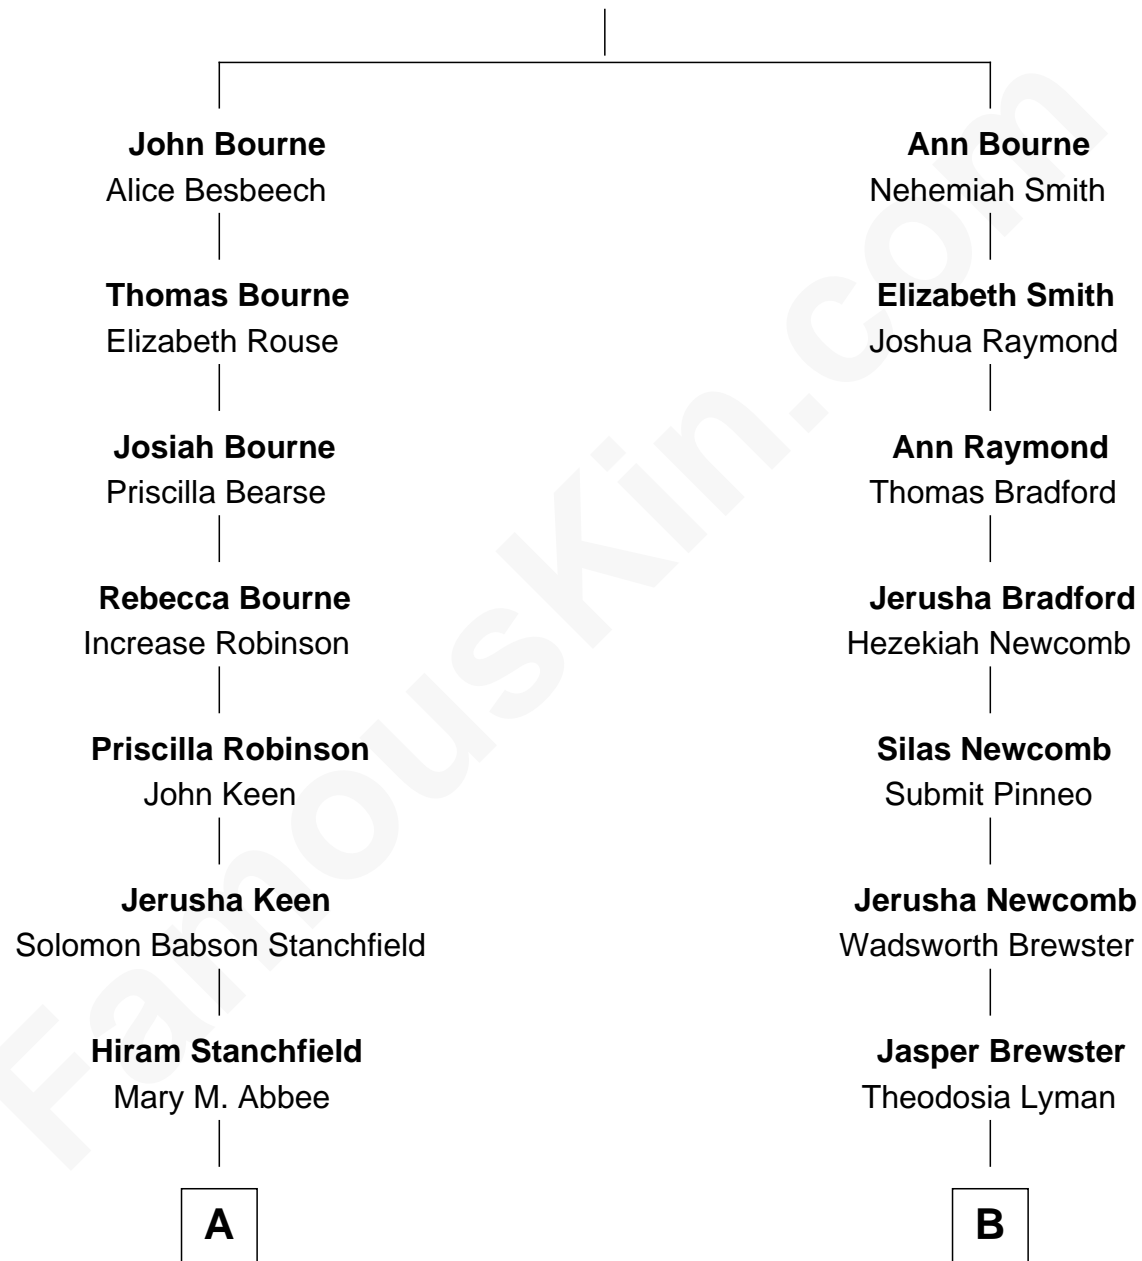

# FamousKin.com Relationship Chart of

**John Stamos**

*TV and Movie Actor*

12th cousin 1 time removed of

**Austin Butler**

*TV and Movie Actor*

**Thomas Bourne**

Elizabeth - - - - -

**A**

**John Otis Stanchfield**

Helen E. Broadhead

**Grace Ethel Stanchfield**

William Frank Ridgley

**Ralph Frank Ridgley**

Rose Florence Money

**Eloise Florence Ridgeley**

Jake Phillips

**Loretta Donna Phillips**

William John Stamos

**John Stamos**

*TV and Movie Actor*

**B**

**Marshall Brewster**

Chloe K. Smith

**Sidney L. Brewster**

Louisa Curry

**Grace Lillian Brewster**

Fred Emerson Padelford

**Barbara Lou Padelford**

Charles Lonzo Hendrickson

**Linda Lou Hendrickson**

Michael Ray Butler