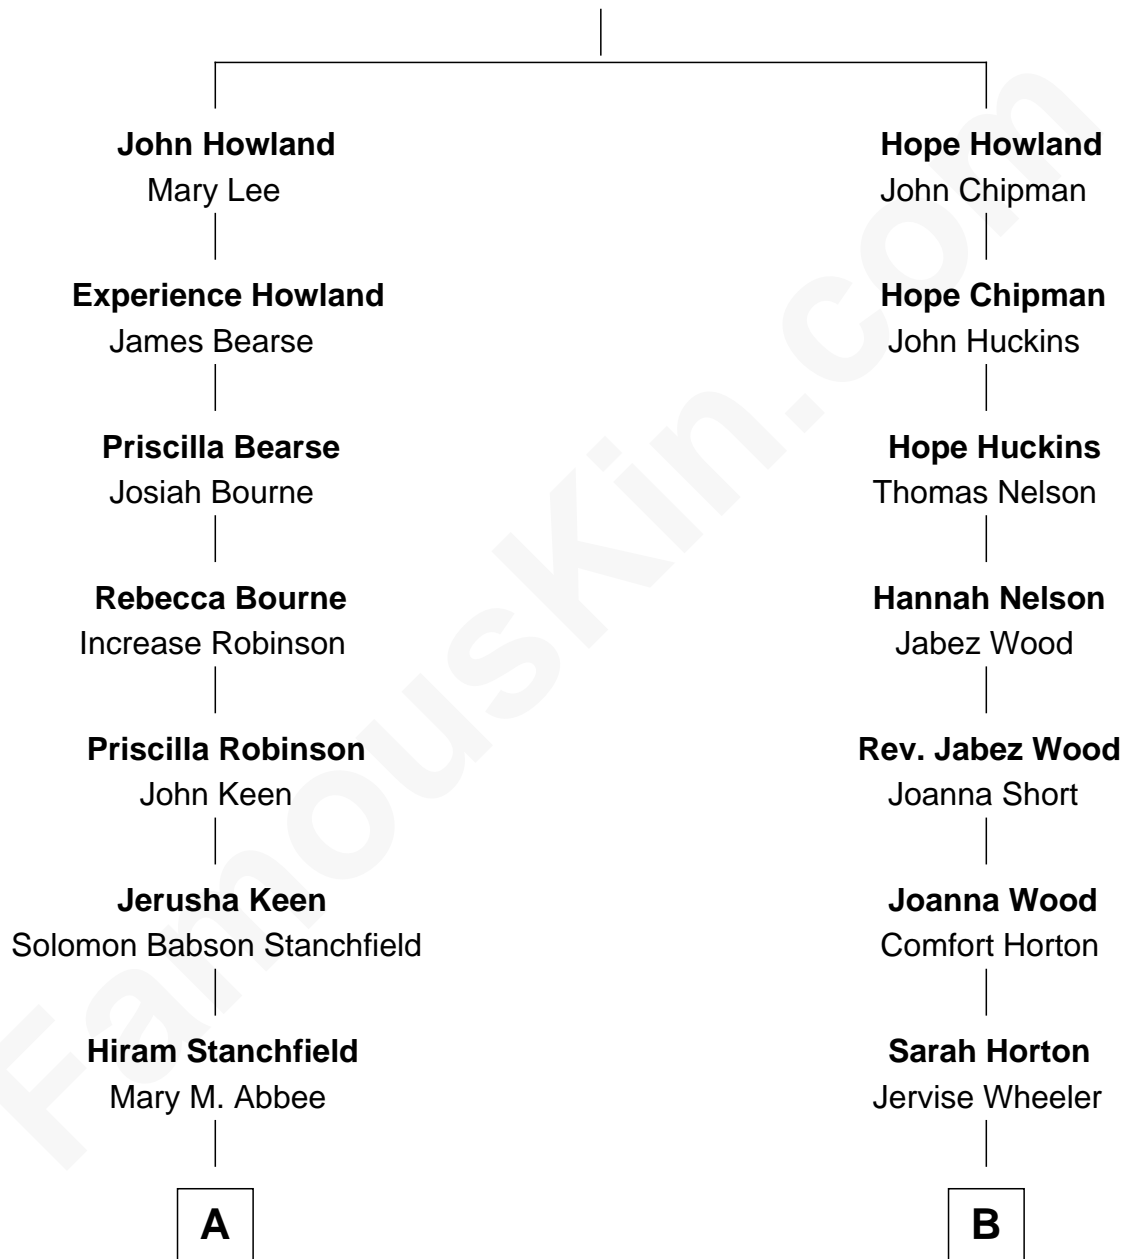

FamousKin.com Relationship Chart of

John Stamos

TV and Movie Actor

12th cousin 1 time removed of

Nat Faxon

Actor, Comedian, Director and Screenwriter

John Howland

Elizabeth Tilley