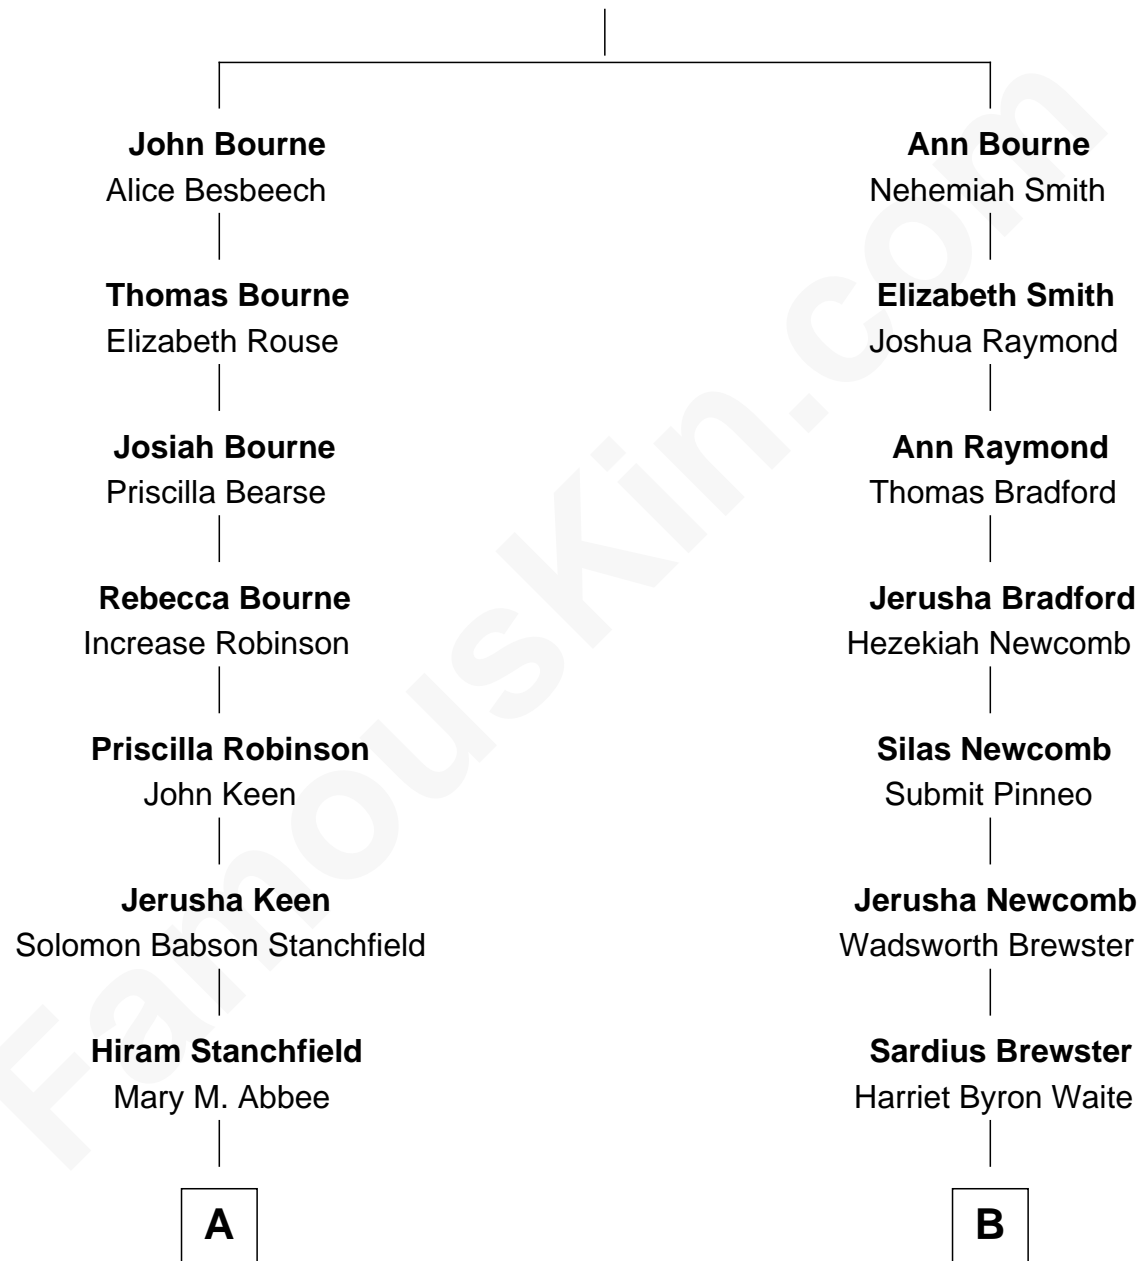

FamousKin.com Relationship Chart of

John Stamos

TV and Movie Actor

11th cousin 1 time removed of

Diane Brewster

TV and Movie Actress

Thomas Bourne

Elizabeth - - - - -

A

John Otis Stanchfield

Helen E. Broadhead

Grace Ethel Stanchfield

William Frank Ridgley

Ralph Frank Ridgley

Rose Florence Money

Eloise Florence Ridgeley