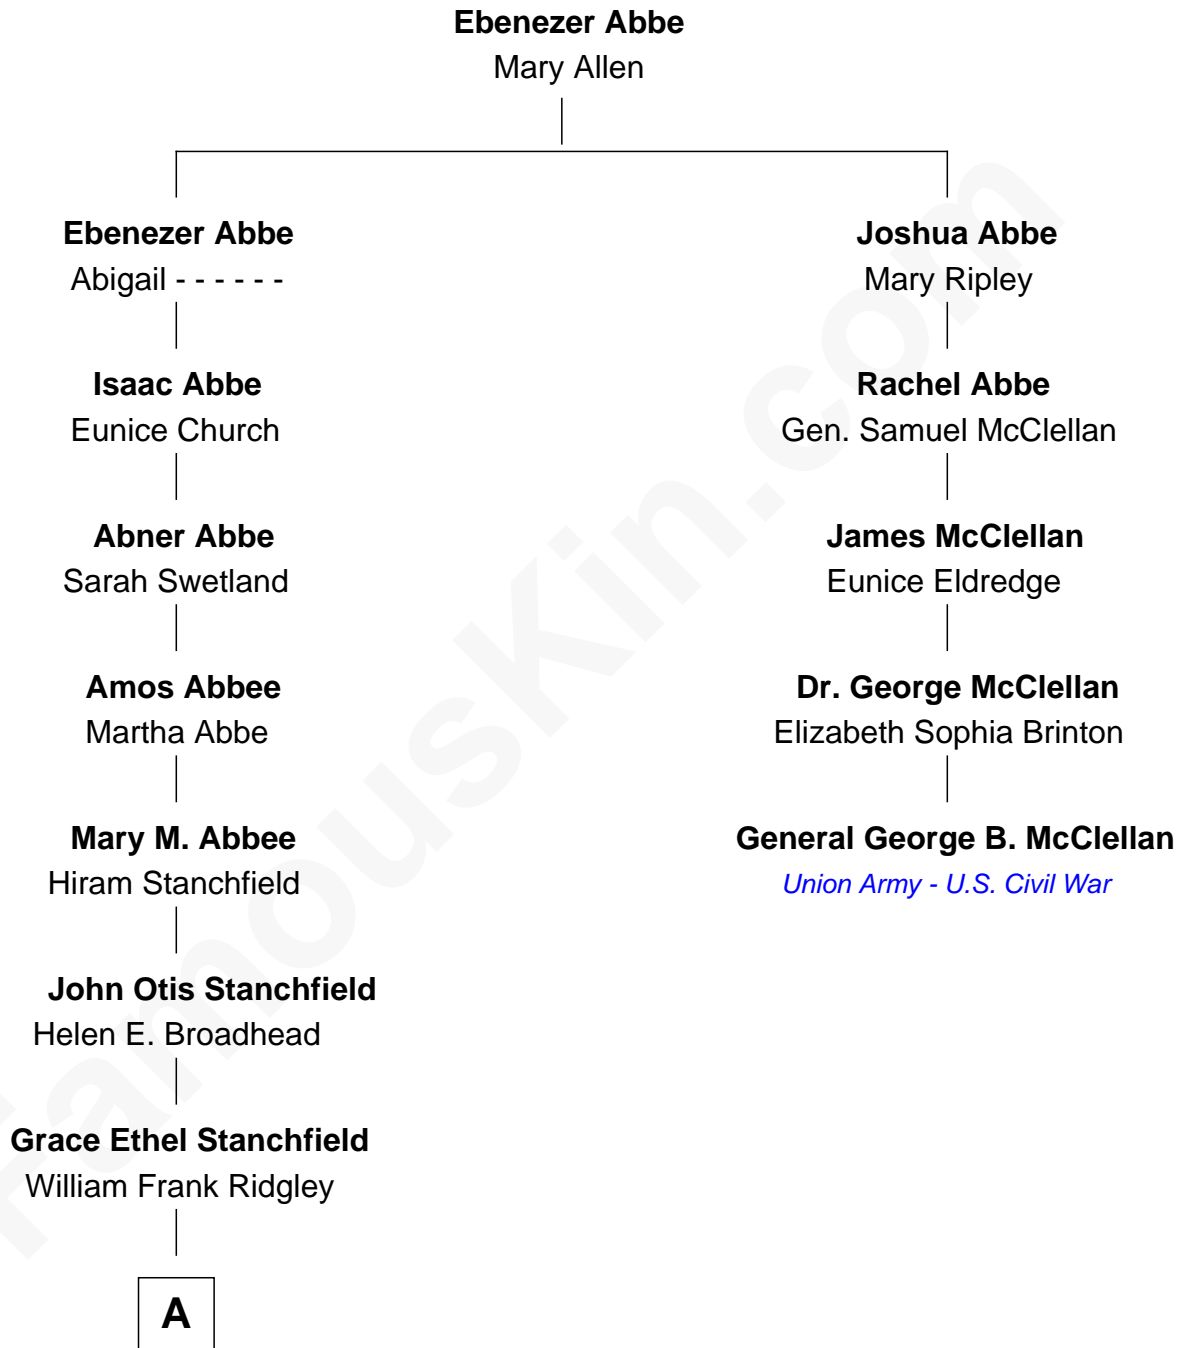

FamousKin.com Relationship Chart of

John Stamos

TV and Movie Actor

4th cousin 6 times removed of

General George B. McClellan

Union Army - U.S. Civil War

A

—
Ralph Frank Ridgley
Rose Florence Money

—
Eloise Florence Ridgeley
Jake Phillips

—
Loretta Donna Phillips
William John Stamos

—
John Stamos
TV and Movie Actor

FamousKin.com