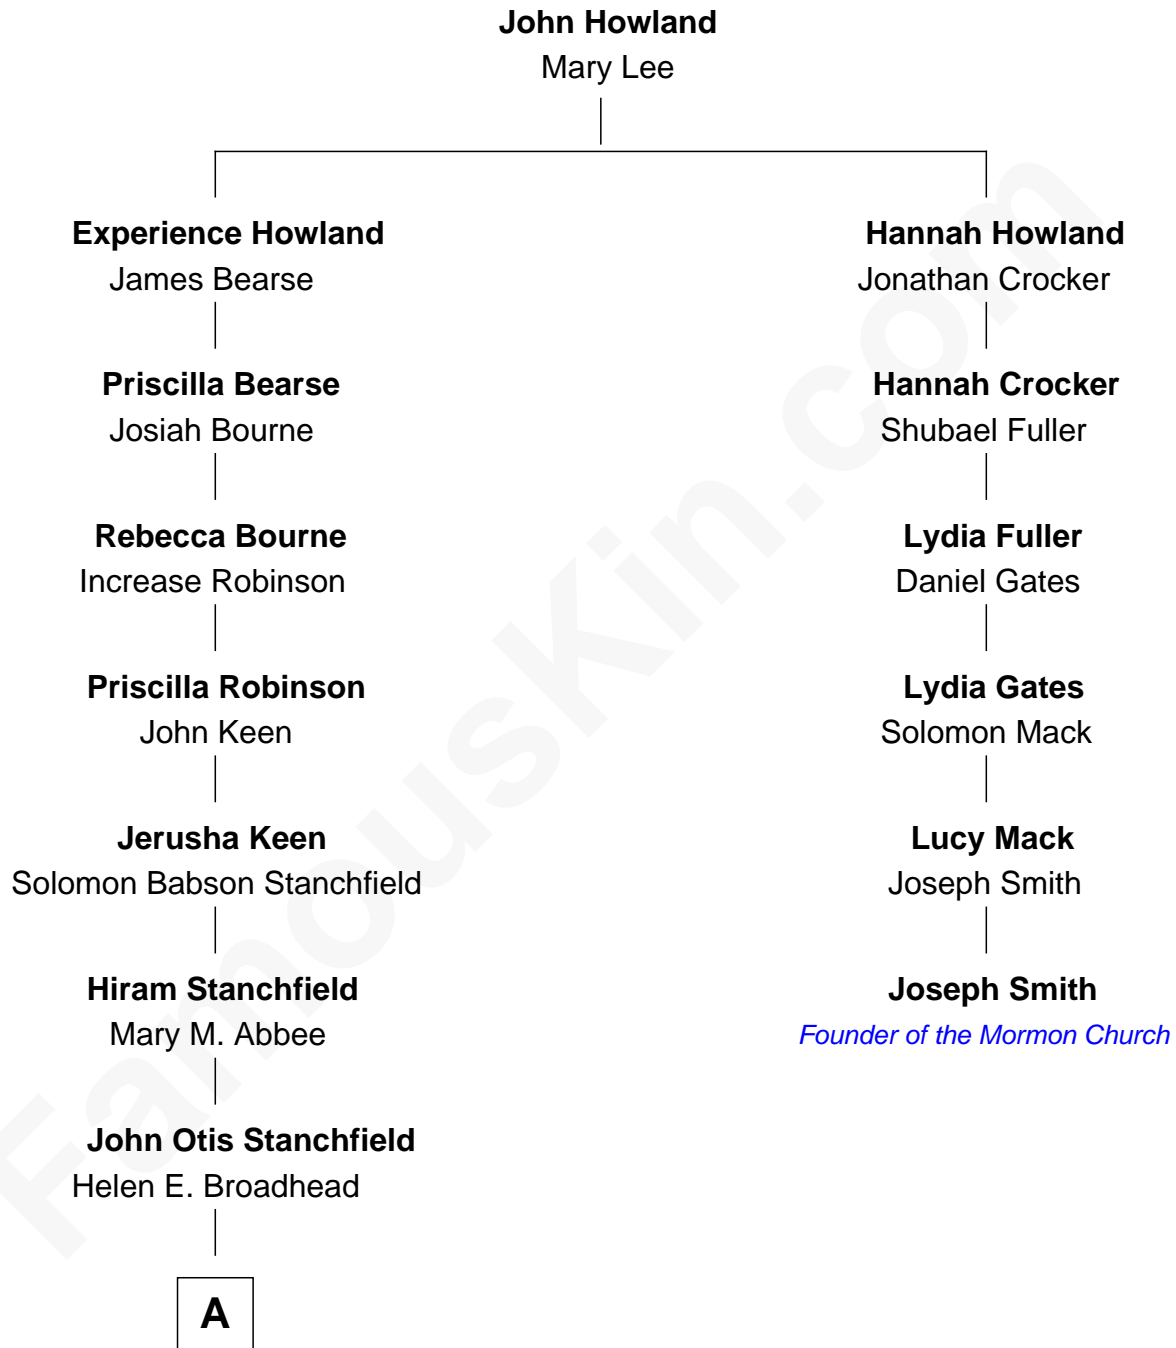

# FamousKin.com Relationship Chart of

**John Stamos**

*TV and Movie Actor*

5th cousin 6 times removed of

**Joseph Smith**

*Founder of the Mormon Church*

**A**

—  
**Grace Ethel Stanchfield**

William Frank Ridgley

—  
**Ralph Frank Ridgley**

Rose Florence Money

—  
**Eloise Florence Ridgeley**

Jake Phillips

—  
**Loretta Donna Phillips**

William John Stamos

—  
**John Stamos**