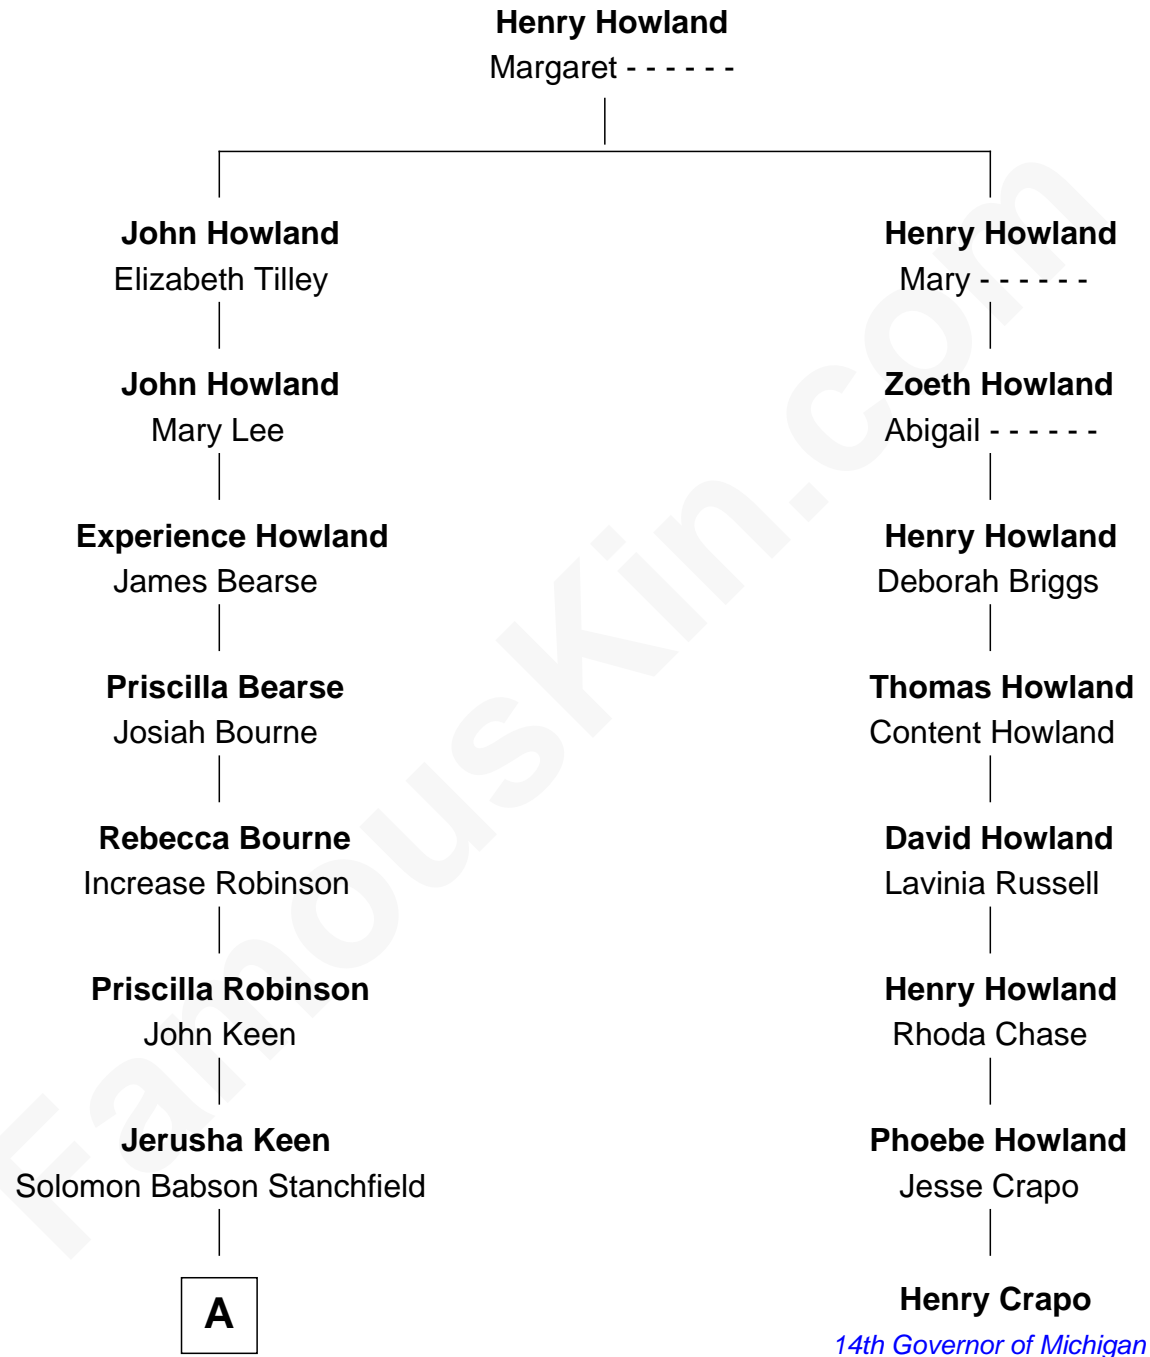

# FamousKin.com Relationship Chart of

**John Stamos**

*TV and Movie Actor*

7th cousin 6 times removed of

**Henry Crapo**

*14th Governor of Michigan*

**A**

—  
**Hiram Stanchfield**

Mary M. Abbee

—  
**John Otis Stanchfield**

Helen E. Broadhead

—  
**Grace Ethel Stanchfield**

William Frank Ridgley

—  
**Ralph Frank Ridgley**

Rose Florence Money

—  
**Eloise Florence Ridgeley**

Jake Phillips

—  
**Loretta Donna Phillips**

William John Stamos

—  
**John Stamos**

*TV and Movie Actor*