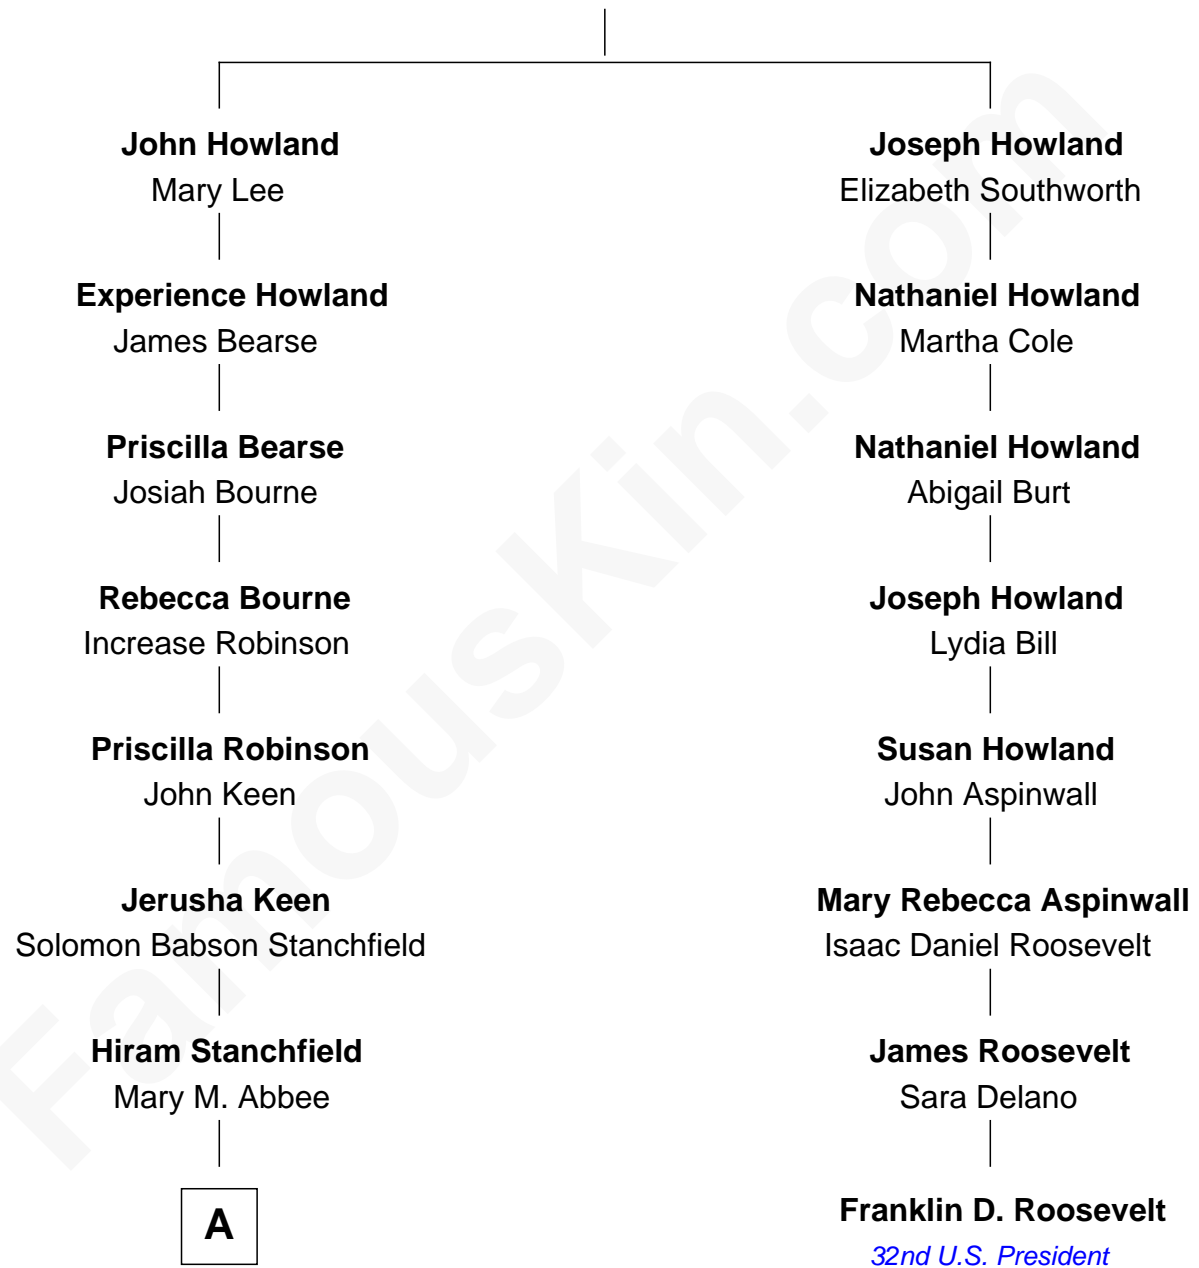

FamousKin.com Relationship Chart of

John Stamos

TV and Movie Actor

7th cousin 5 times removed of

Franklin D. Roosevelt

32nd U.S. President

John Howland

Elizabeth Tilley

A

John Otis Stanchfield

Helen E. Broadhead

Grace Ethel Stanchfield

William Frank Ridgley

Ralph Frank Ridgley

Rose Florence Money

Eloise Florence Ridgeley