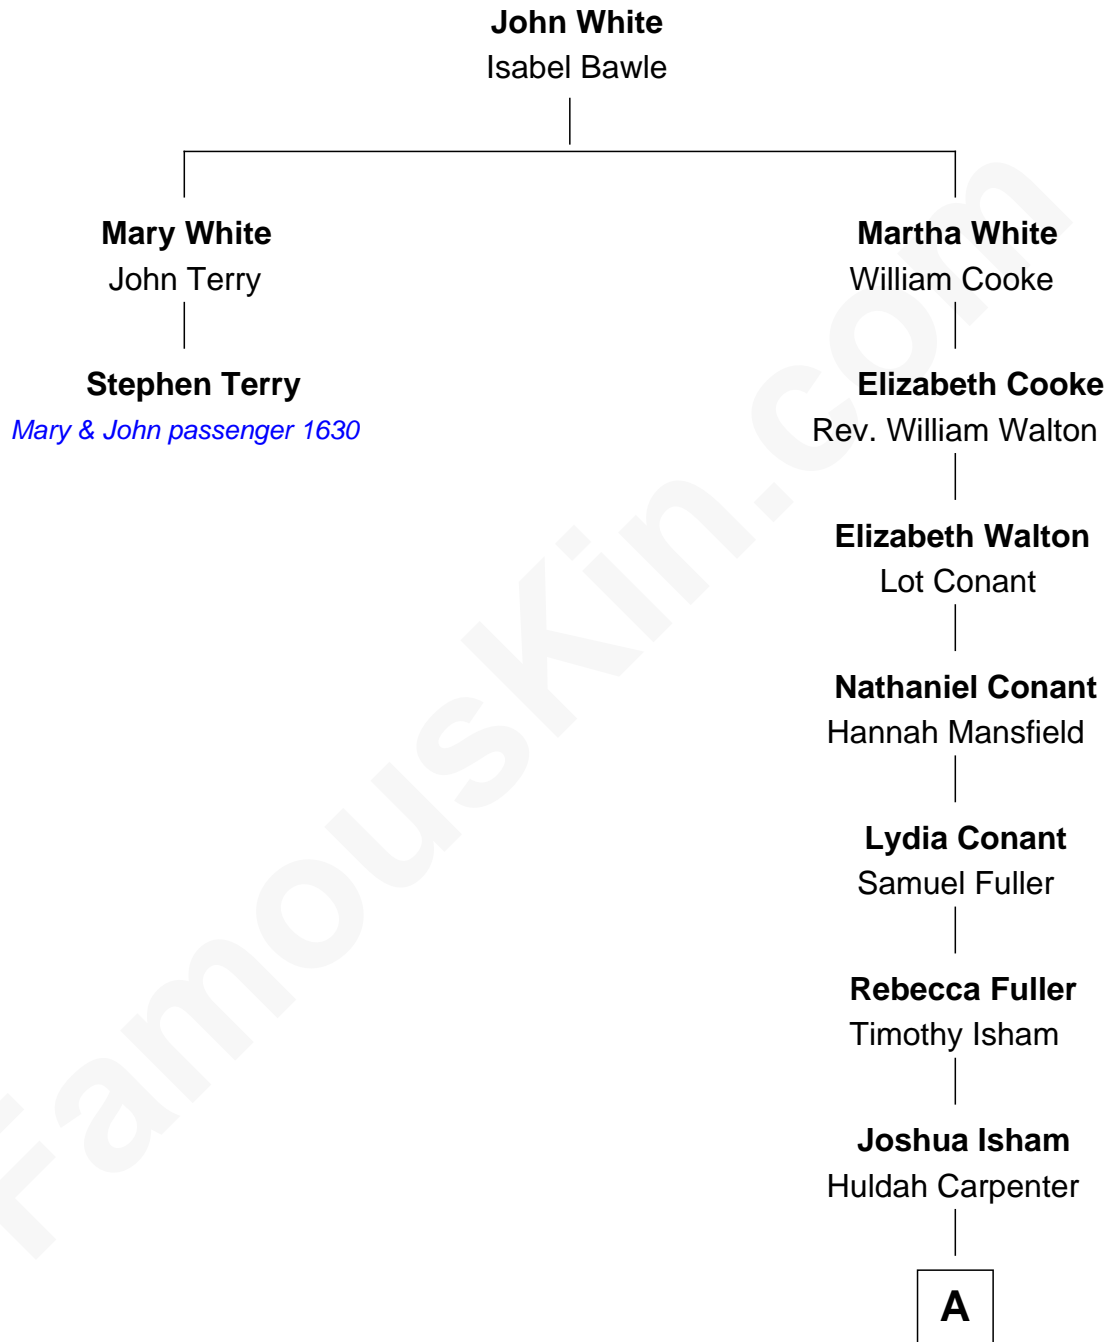

**FamousKin.com**  
**Relationship Chart of**  
**Stephen Terry**

*(1608 - 1668) Mary & John passenger 1630*

**1st cousin 11 times removed of**

**Mark Isham**

*Musician, Film Composer*

**A**

**James Fuller Isham**

Harriet Wood

**Joshua Henry Isham**

Christiana Towne Messer

**James Henry Isham**

Julia Elizabeth Rouse

**Howard Fuller Isham**

Laura Wilkinson Ware

**Howard Fuller Isham**