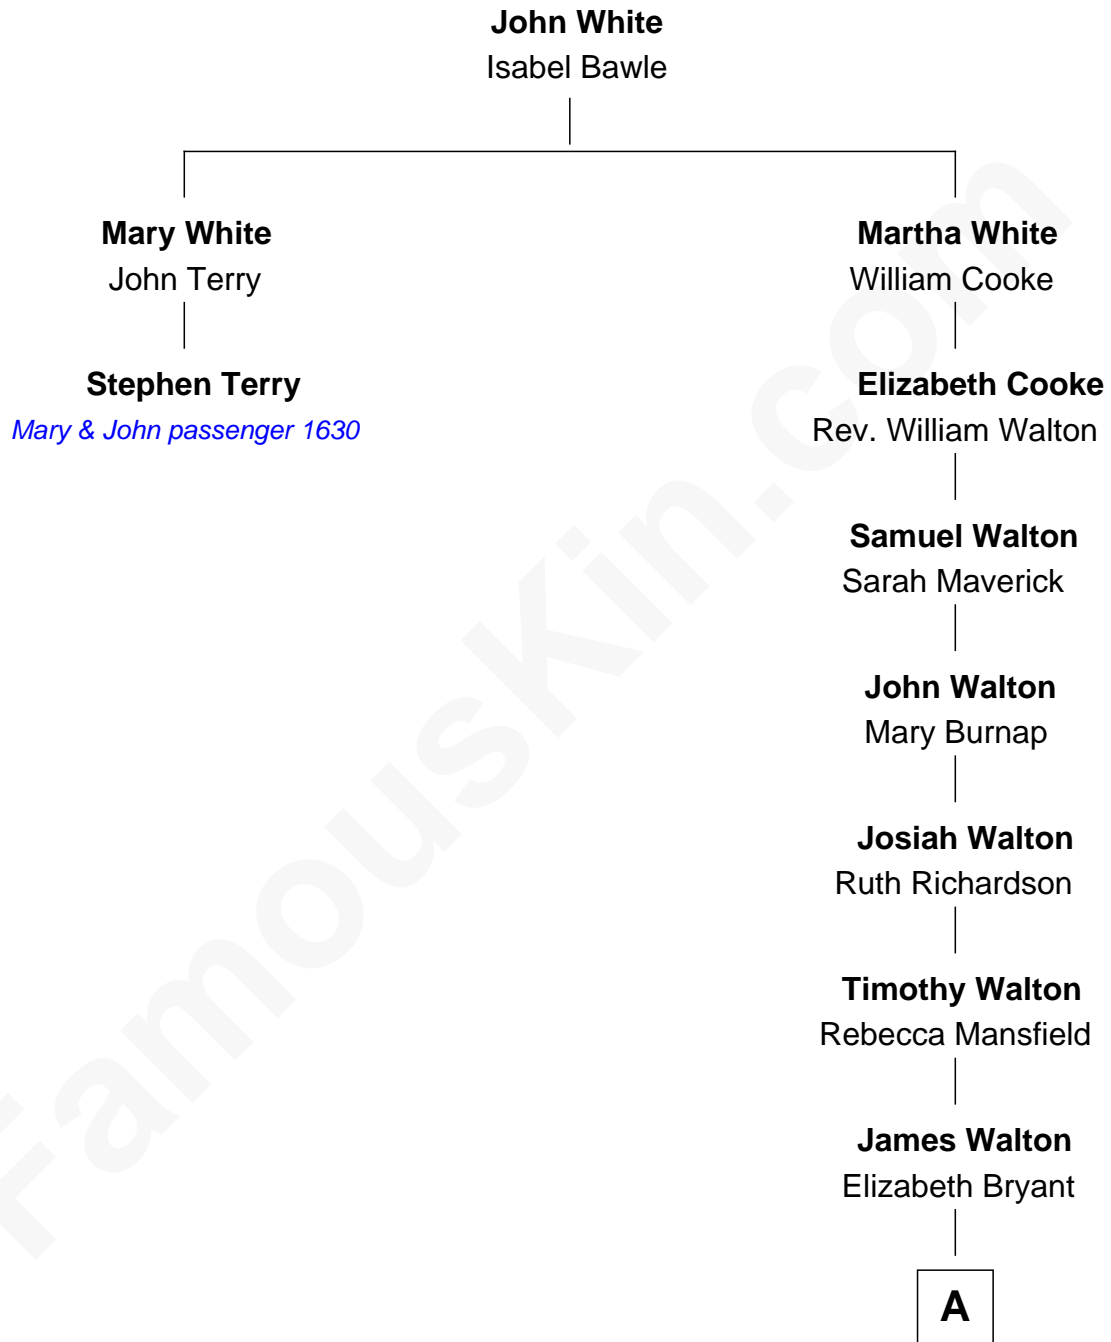

## Relationship Chart of

### Stephen Terry

(1608 - 1668) *Mary & John passenger 1630*

1st cousin 11 times removed of

**Paul Giamatti**

*TV and Movie Actor*

**A**

**Daniel G. Walton**  
Elizabeth Jeanette Aborn

**Arthur Gould Walton**  
Mary Ellen Bartlett