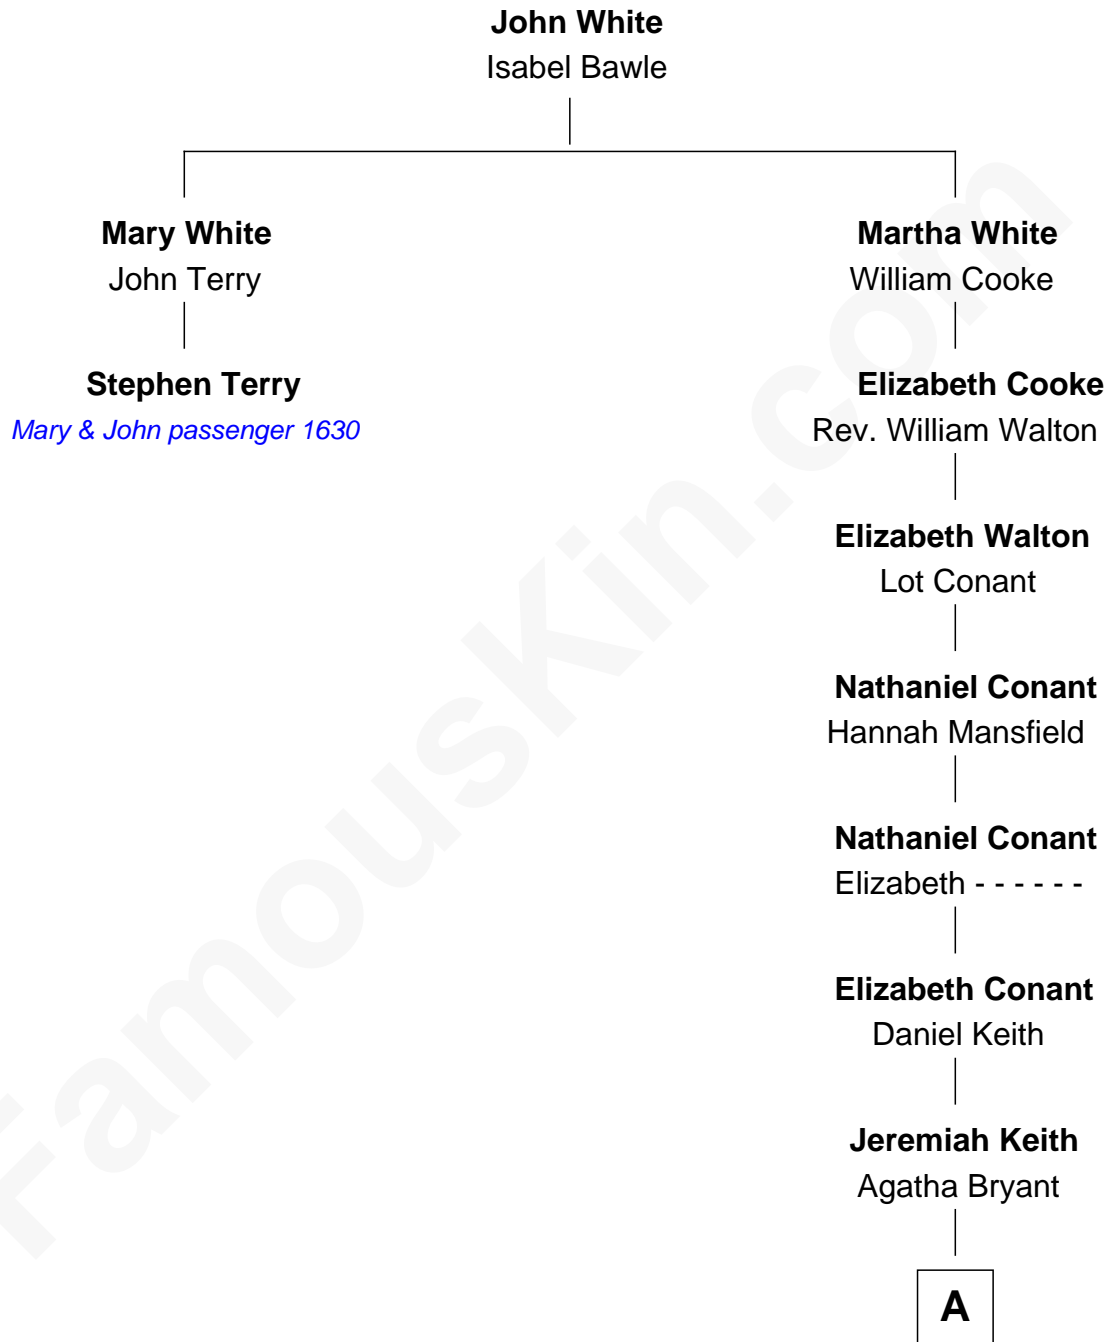

FamousKin.com

Relationship Chart of

Stephen Terry

(1608 - 1668) *Mary & John passenger 1630*

1st cousin 7 times removed of

Enoch Pratt

Founder of Enoch Pratt Free Library