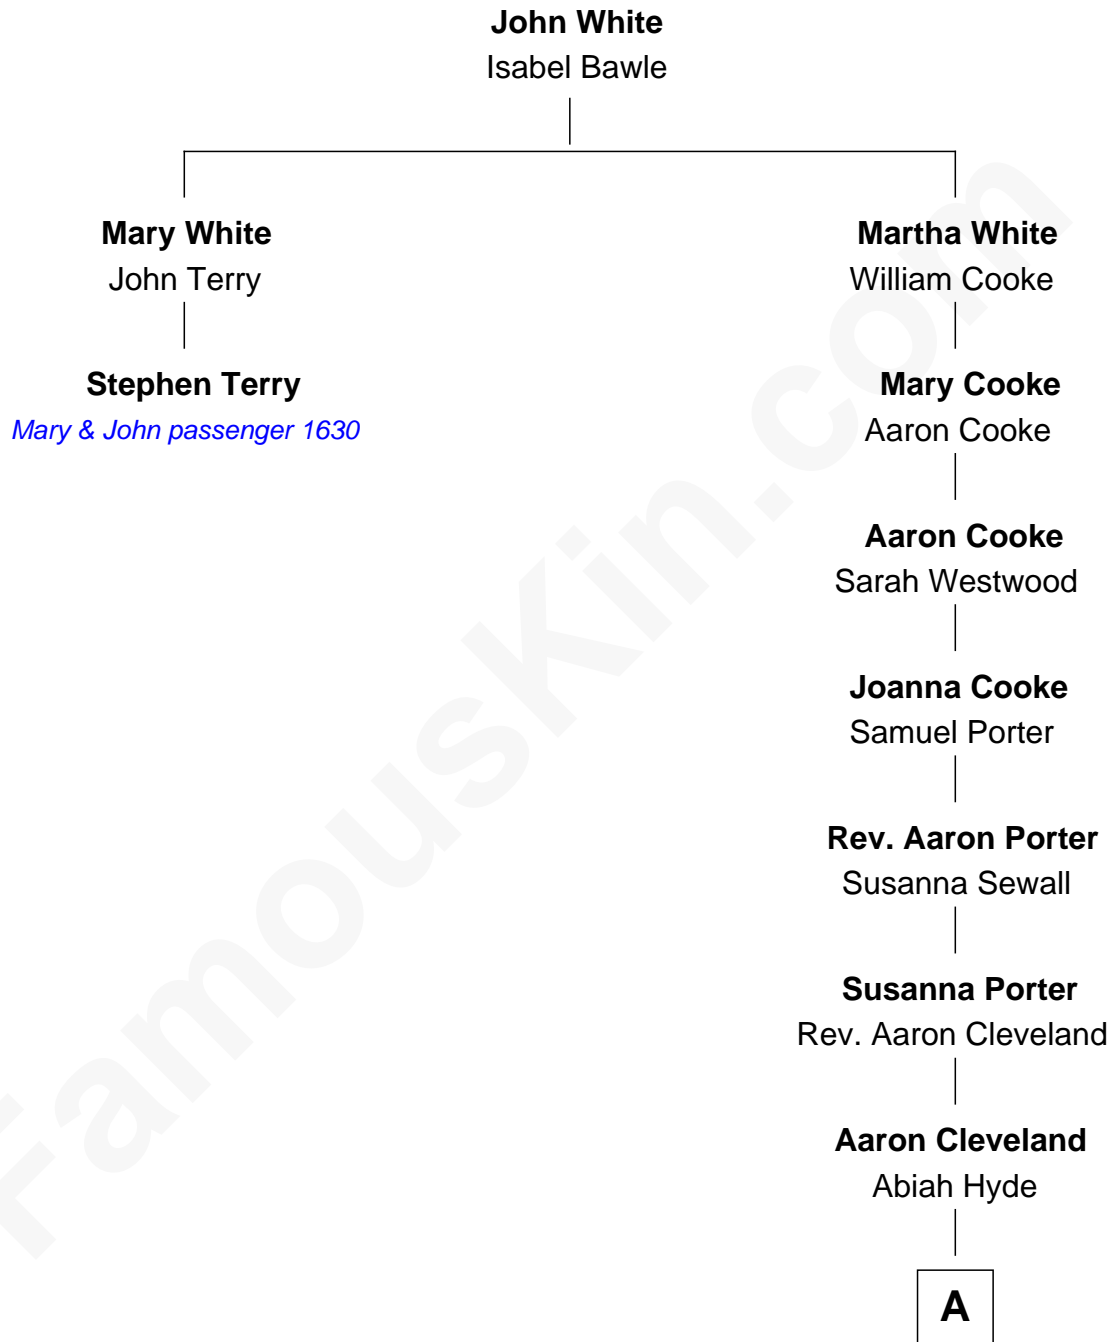

FamousKin.com
Relationship Chart of
Stephen Terry

(1608 - 1668) Mary & John passenger 1630

1st cousin 8 times removed of

Grover Cleveland

22nd and 24th U.S. President

A

|
William Cleveland

Margaret Falley

|
Rev. Richard Falley Cleveland

Ann Neal

|
Grover Cleveland

22nd and 24th U.S. President

FamousKin.com