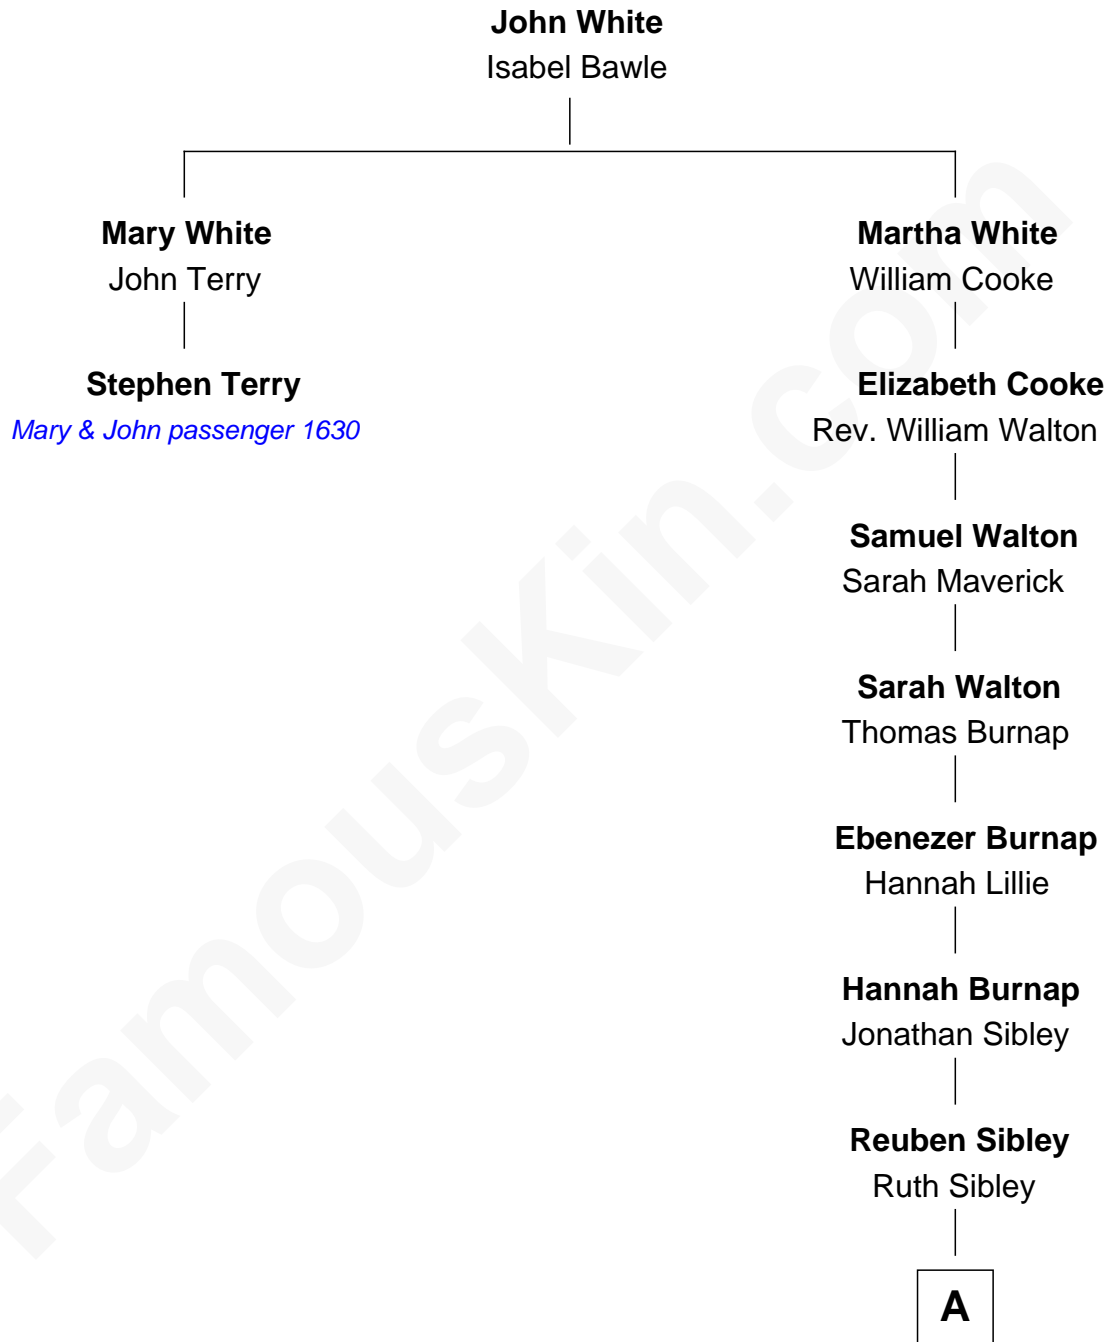

# FamousKin.com

## Relationship Chart of

### Stephen Terry

(1608 - 1668) *Mary & John passenger 1630*

1st cousin 7 times removed of

**Henry Hastings Sibley**  
*1st Governor of Minnesota*

**A**

|  
**Solomon Sibley**  
Sarah Whipple Sproat

|  
**Henry Hastings Sibley**  
*1st Governor of Minnesota*