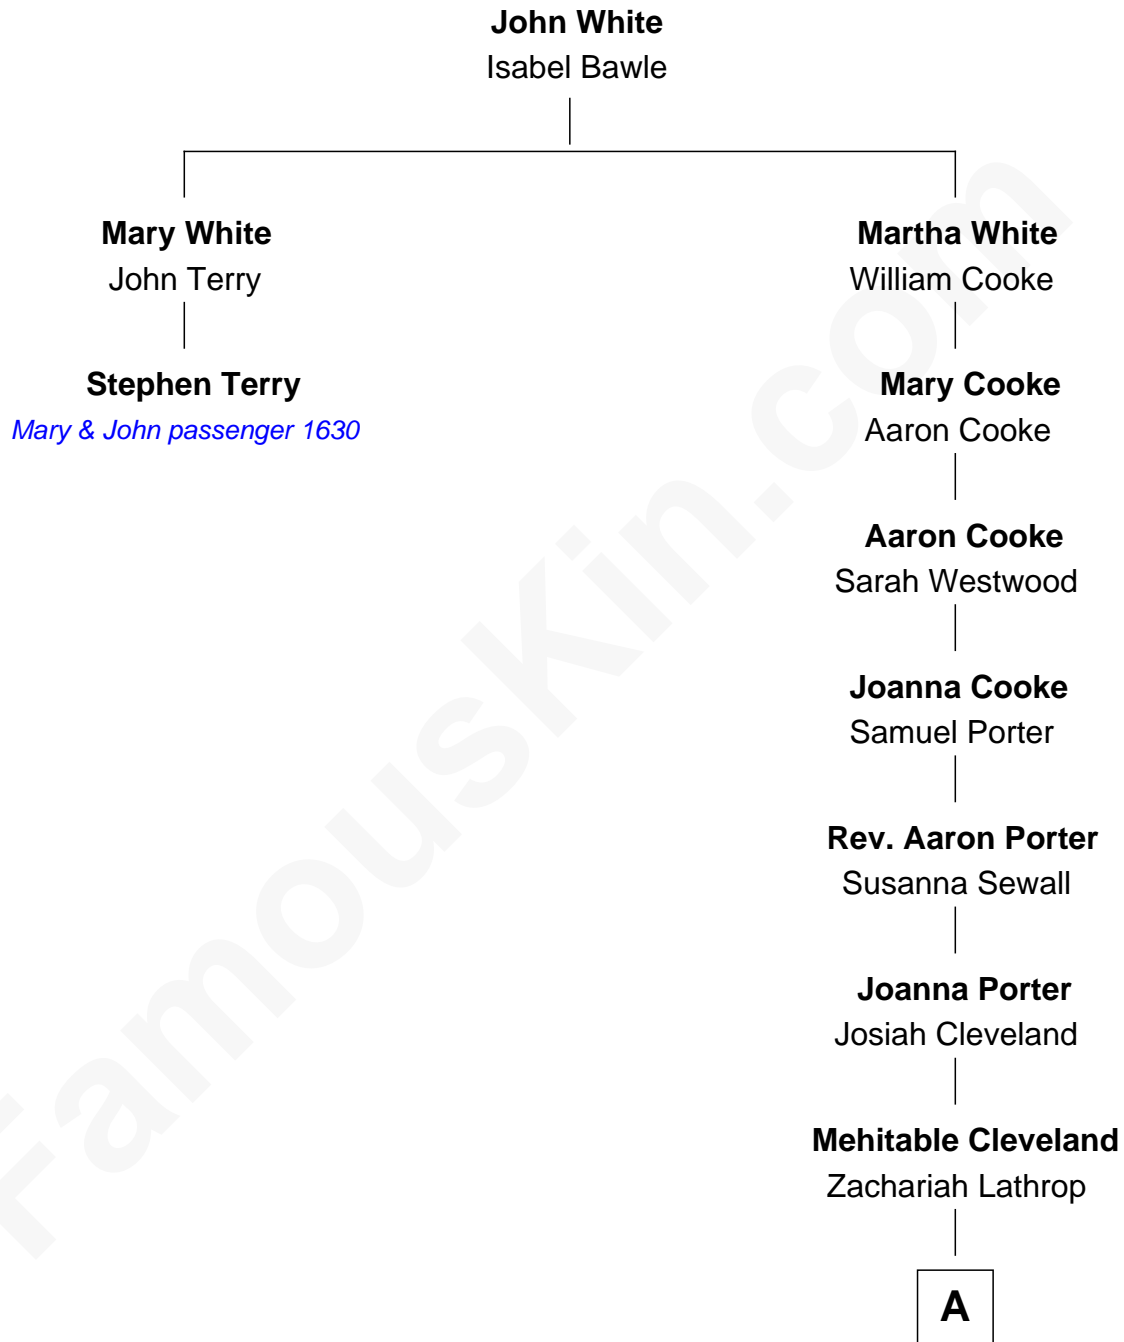

FamousKin.com

Relationship Chart of

Stephen Terry

(1608 - 1668) *Mary & John passenger 1630*

1st cousin 11 times removed of

Shirley Temple
Movie Actress

A

Polly Lathrop

Hezekiah Allen

Eliza Allen

Robert Temple

Reuben S. B. Temple

Jane W. Dunham

Francis Marion Temple

Cynthia Fell Yeager

George Francis Temple

Gertrude Amelia Krieger

Shirley Temple

Movie Actress