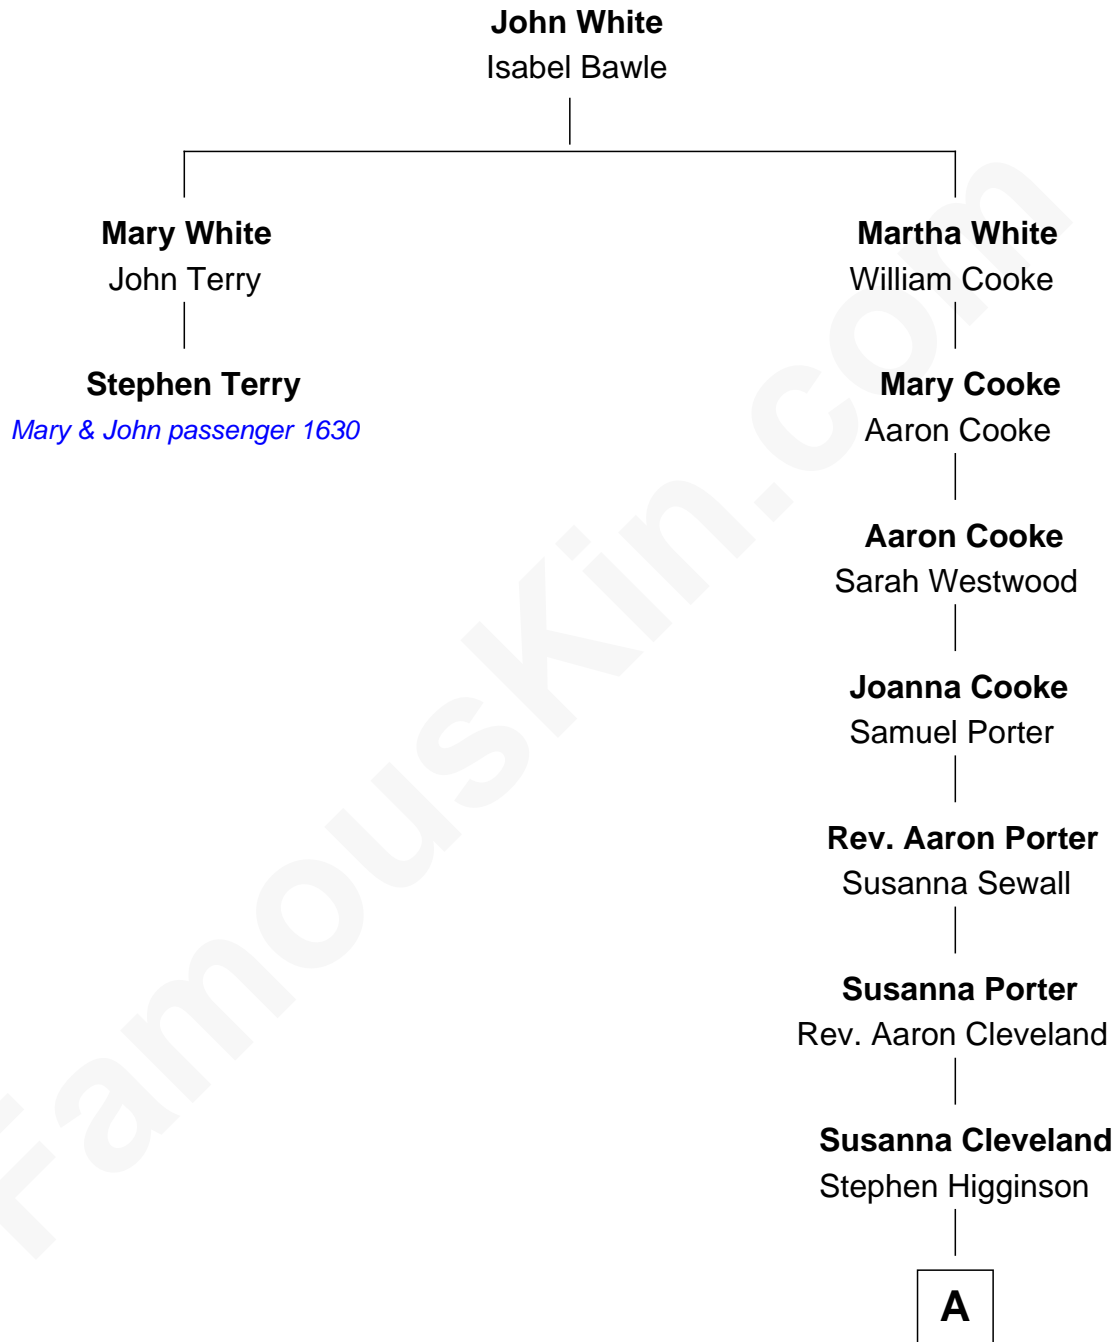

FamousKin.com
Relationship Chart of
Stephen Terry

(1608 - 1668) Mary & John passenger 1630

1st cousin 8 times removed of

Henry Lee Higginson

Founder of the Boston Symphony Orchestra

A

George Higginson
Martha Hubbard Babcock