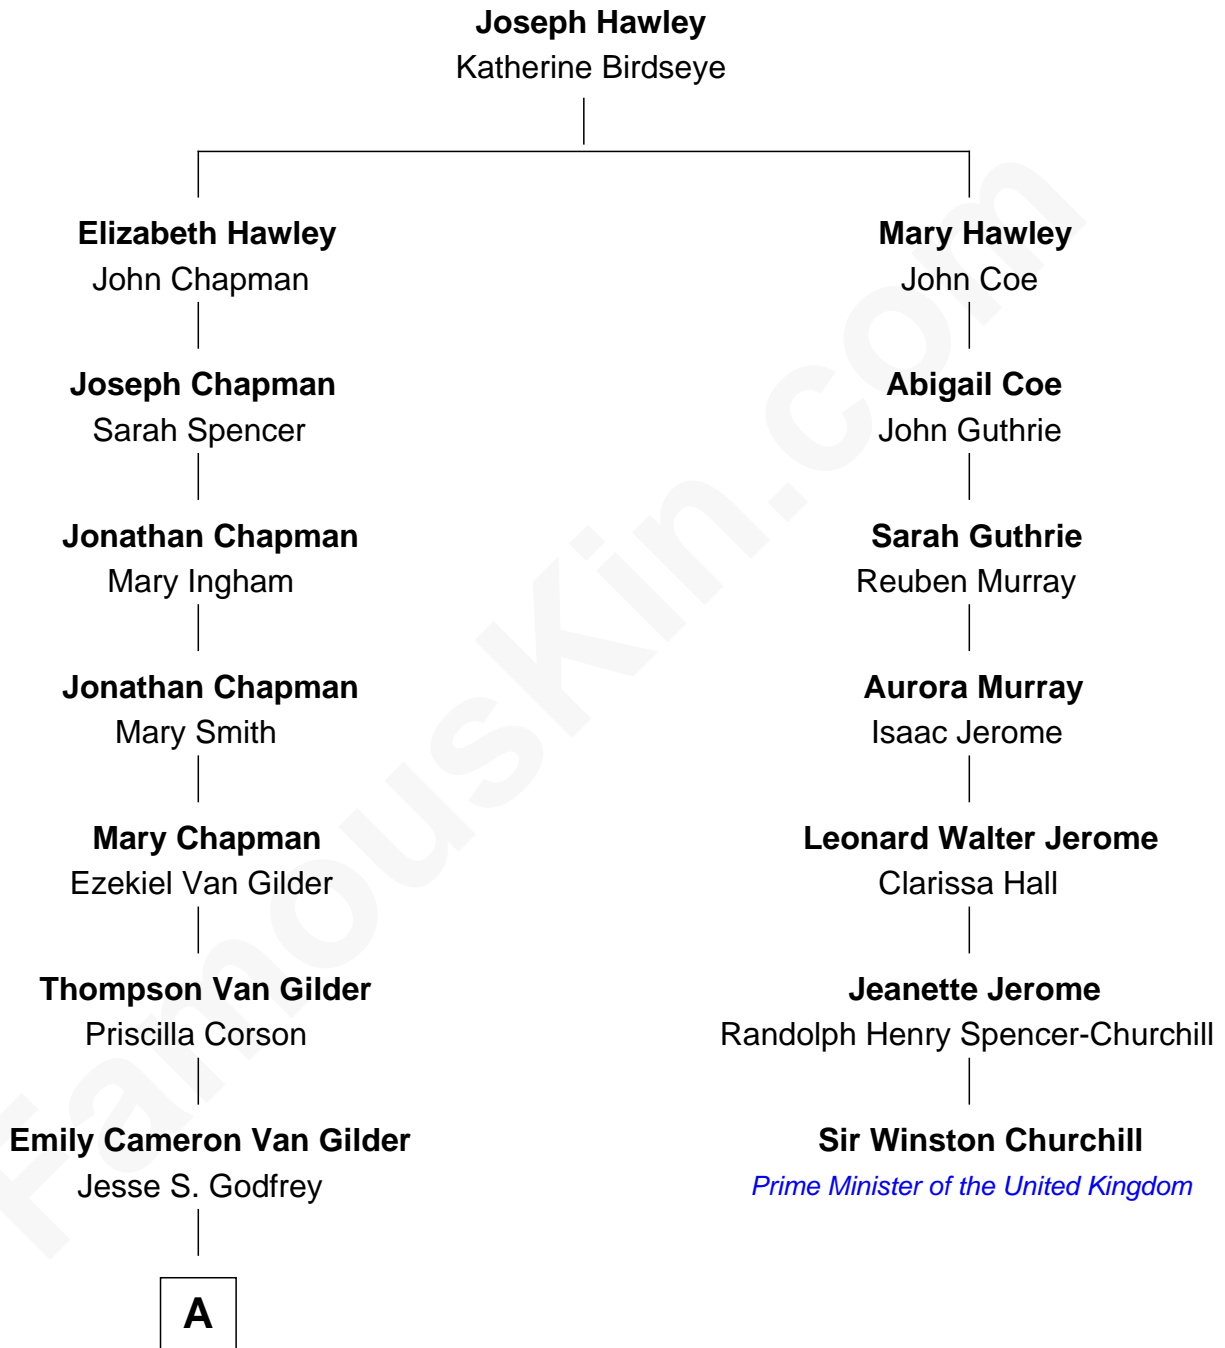

FamousKin.com Relationship Chart of

Dr. Jill Biden

First Lady of President Joseph Biden

6th cousin 4 times removed of

Sir Winston Churchill

Prime Minister of the United Kingdom

A

—
Harold Godfrey
Elizabeth L. Godfrey

—
Harold Godfrey
Mabel F. Boardman

—
Bonny Jean Godfrey
Donald Carl Jacobs

—
Dr. Jill Biden
First Lady of Joseph Biden

FamousKin.com