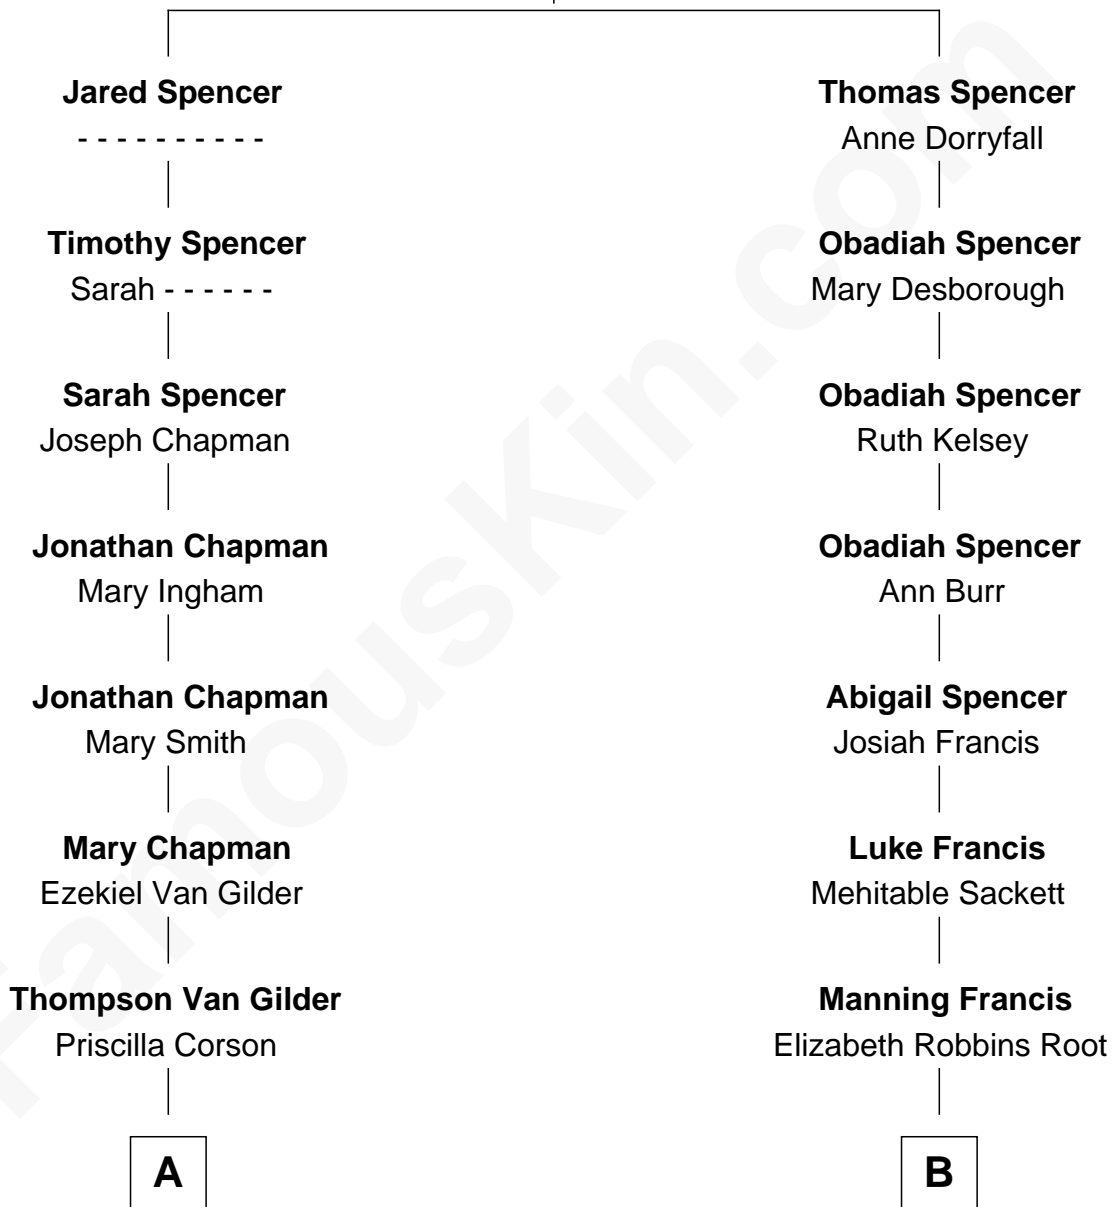

FamousKin.com

Relationship Chart of

Dr. Jill Biden

First Lady of President Joseph Biden

10th cousin 1 time removed of

Nancy (Davis) Reagan

First Lady of President Ronald Reagan

Gerard Spencer
Alice Whitbread

A

Emily Cameron Van Gilder

Jesse S. Godfrey

Harold Godfrey

Elizabeth L. Godfrey

Harold Godfrey

Mabel F. Boardman

Bonny Jean Godfrey

Donald Carl Jacobs

Dr. Jill Biden

First Lady of Joseph Biden

B

Frederick Augustus Francis

Jessie Anne Stevens

Anne Ayers Francis

John Newell Robbins