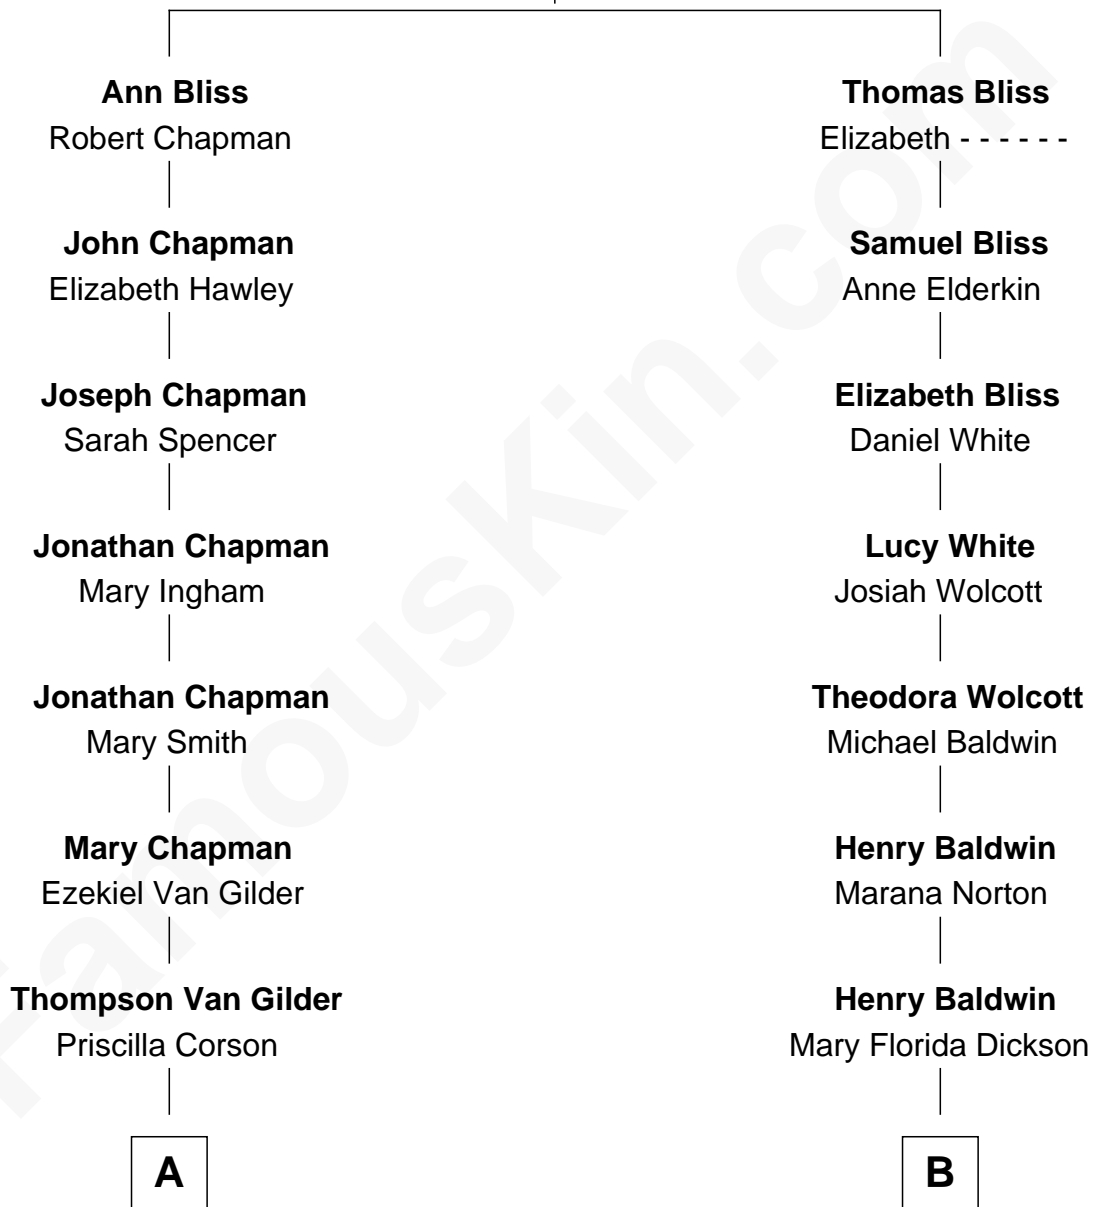

FamousKin.com Relationship Chart of

Dr. Jill Biden

First Lady of President Joseph Biden

11th cousin of

Christopher Reeve

Movie Actor

Thomas Bliss
Margaret Snowe

A

Emily Cameron Van Gilder

Jesse S. Godfrey

Harold Godfrey

Elizabeth L. Godfrey

Harold Godfrey

Mabel F. Boardman

Bonny Jean Godfrey

Donald Carl Jacobs