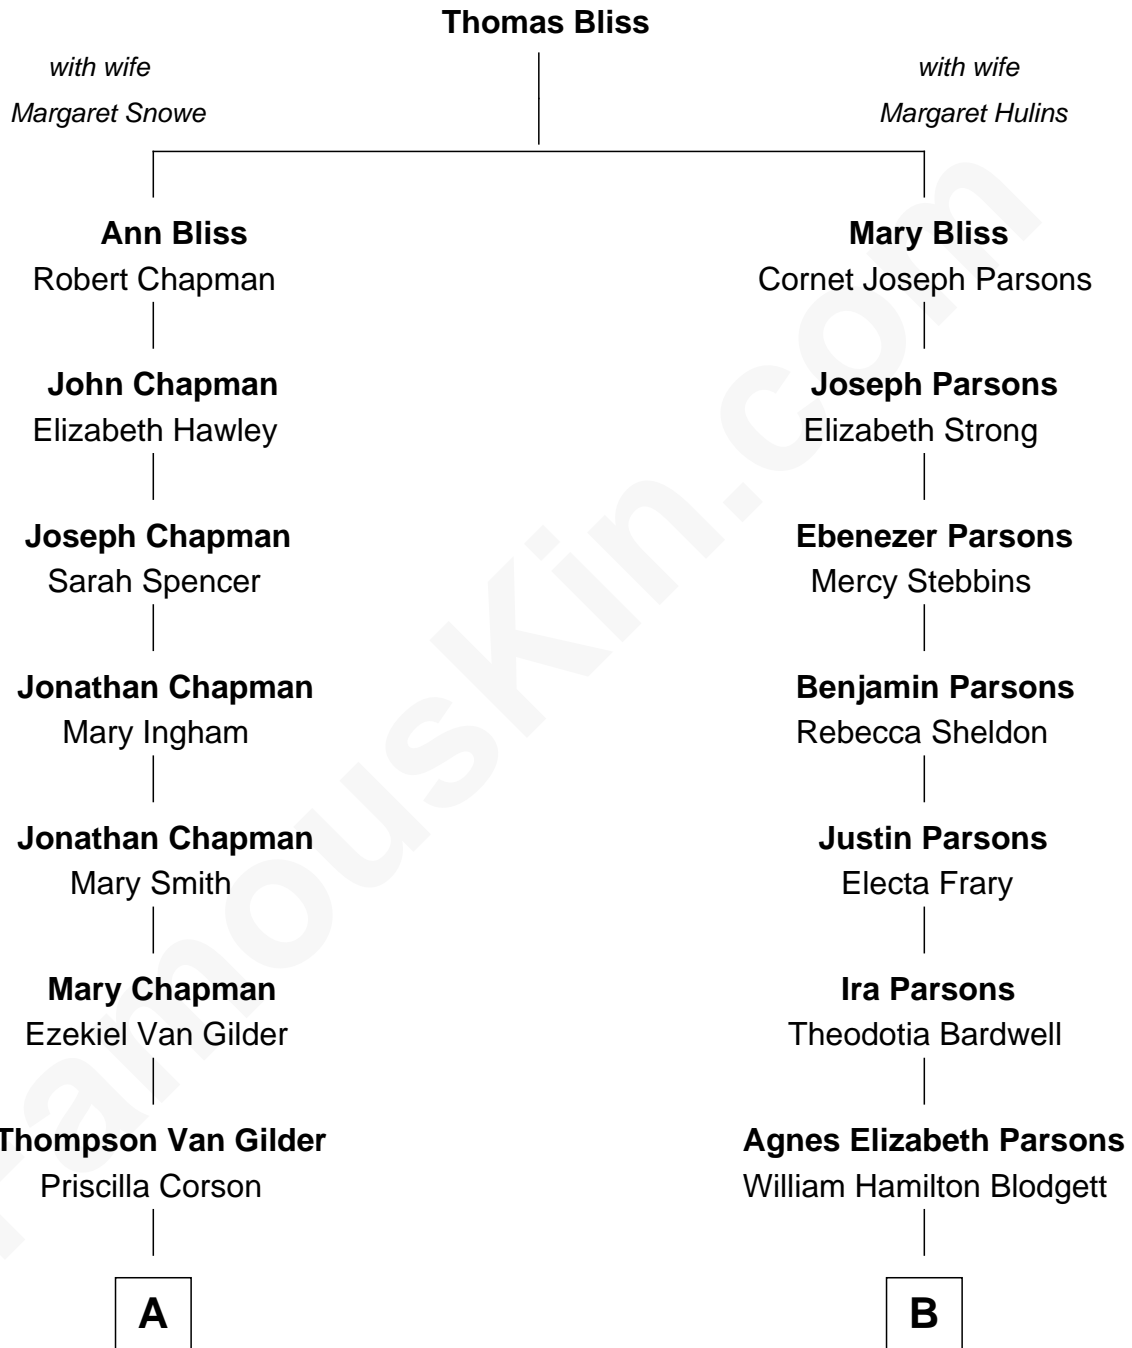

FamousKin.com Relationship Chart of

Dr. Jill Biden

First Lady of President Joseph Biden

8th cousin 3 times removed of

Frederick Upton

Co-Founder of Whirlpool Corporation

FamousKin.com