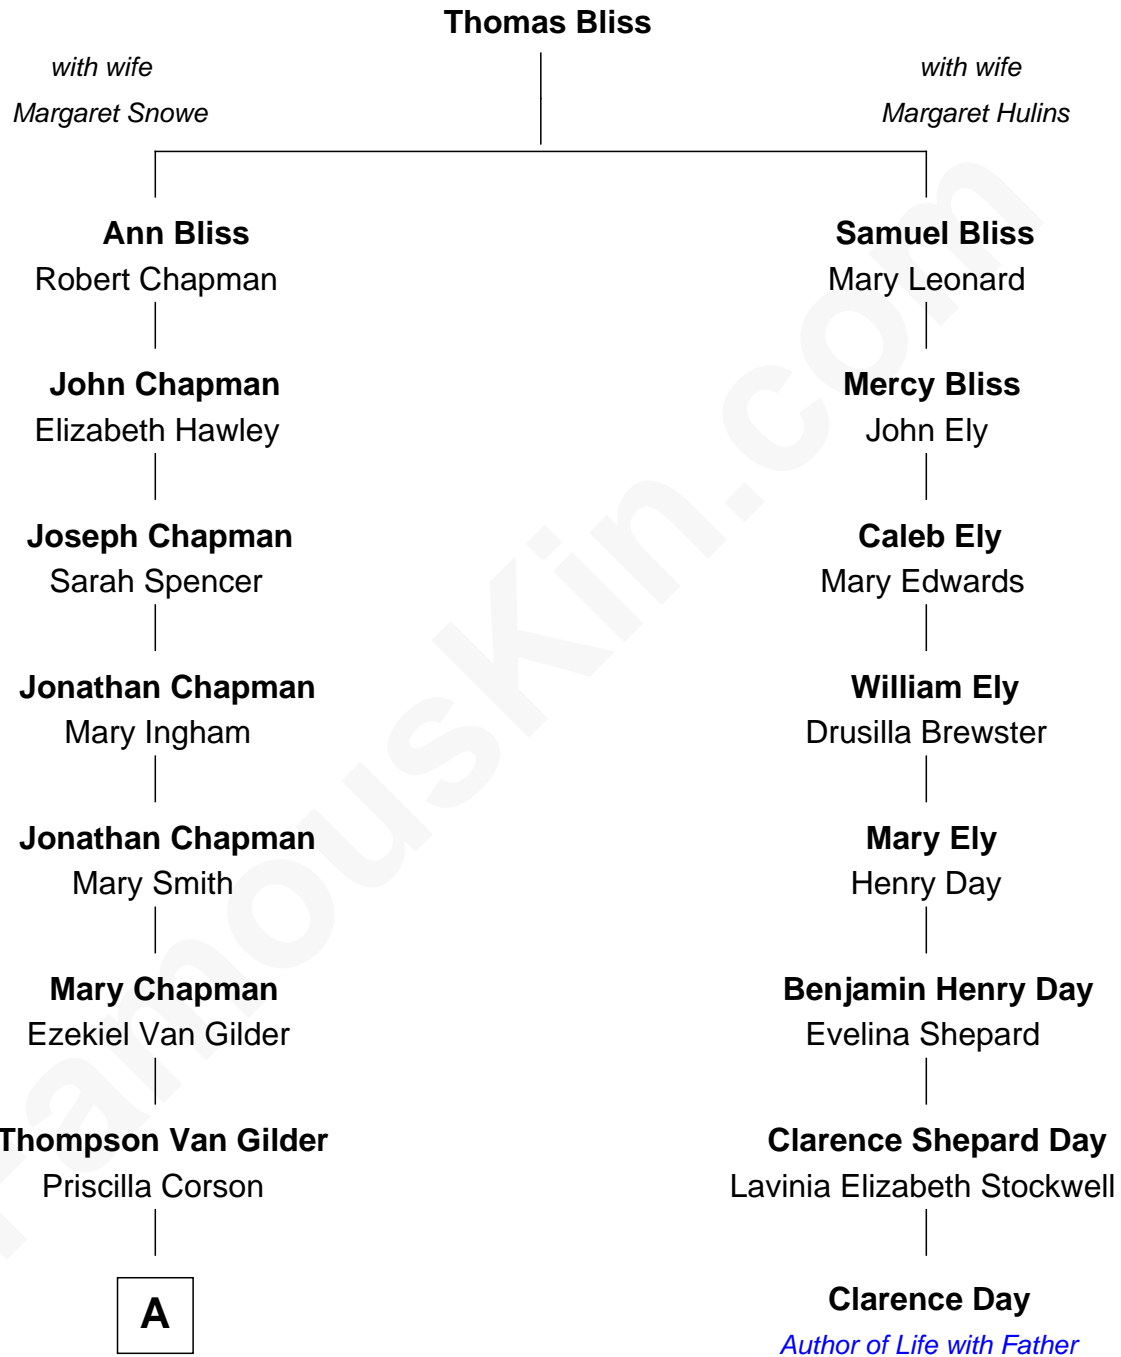

FamousKin.com Relationship Chart of

Dr. Jill Biden

First Lady of President Joseph Biden

7th cousin 4 times removed of

Clarence Day

Author of Life with Father

A

—
Emily Cameron Van Gilder

Jesse S. Godfrey

—
Harold Godfrey

Elizabeth L. Godfrey

—
Harold Godfrey

Mabel F. Boardman

—
Bonny Jean Godfrey

Donald Carl Jacobs

—
Dr. Jill Biden

First Lady of Joseph Biden

FamousKin.com