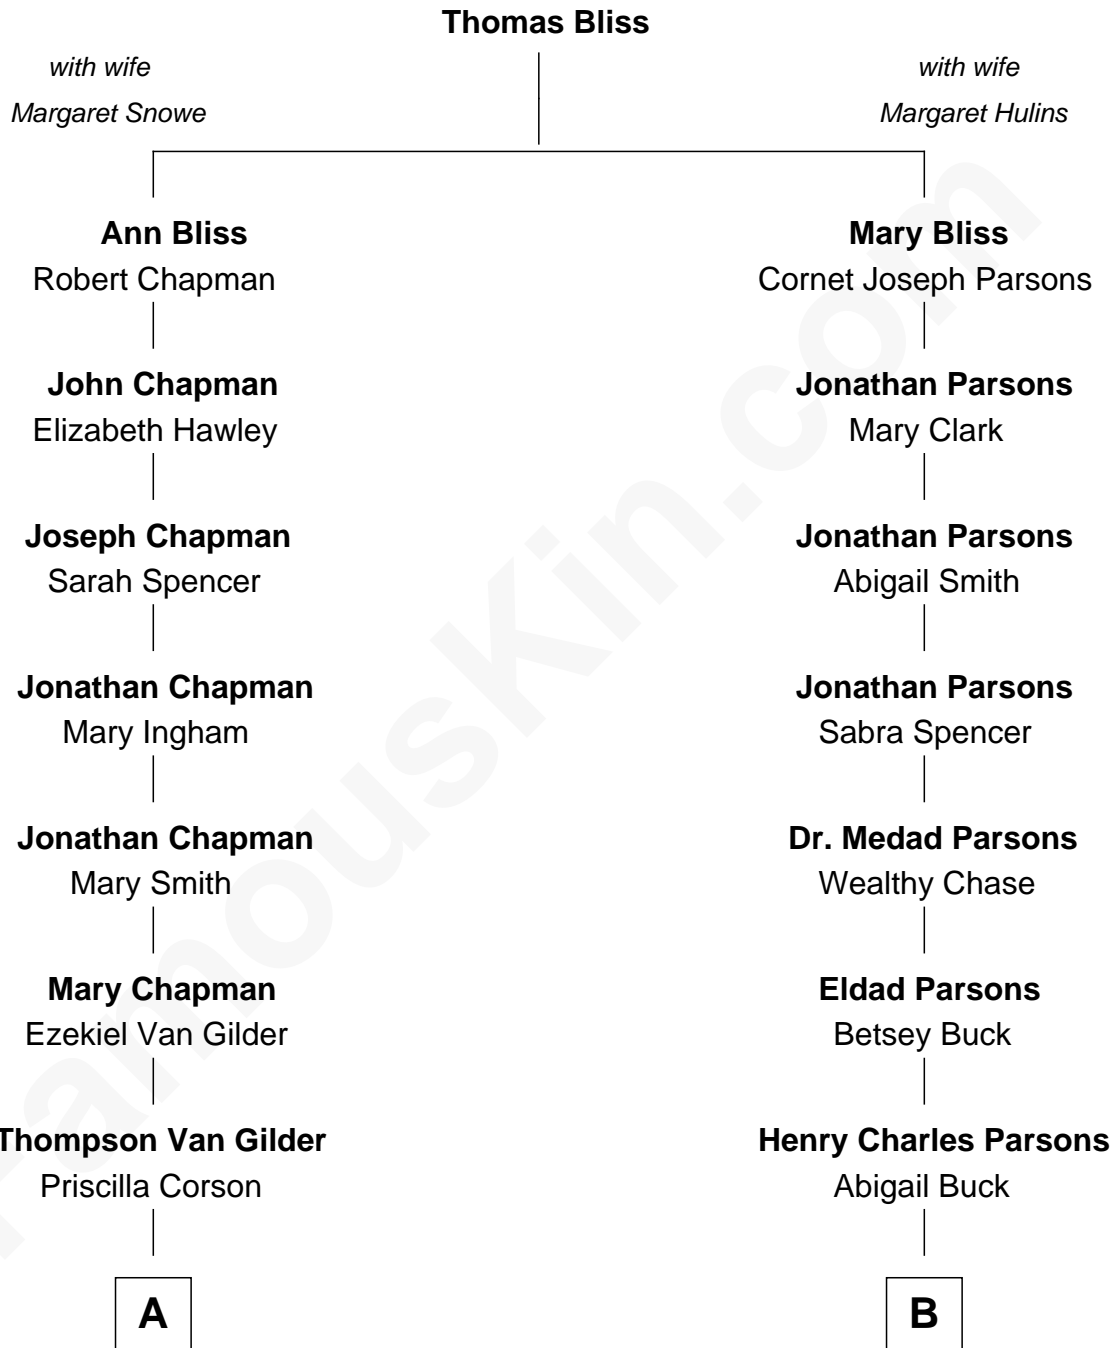

# FamousKin.com Relationship Chart of

**Dr. Jill Biden**

*First Lady of President Joseph Biden*

9th cousin 2 times removed of

**John Wayne**

*Movie Actor*

FamousKin.com