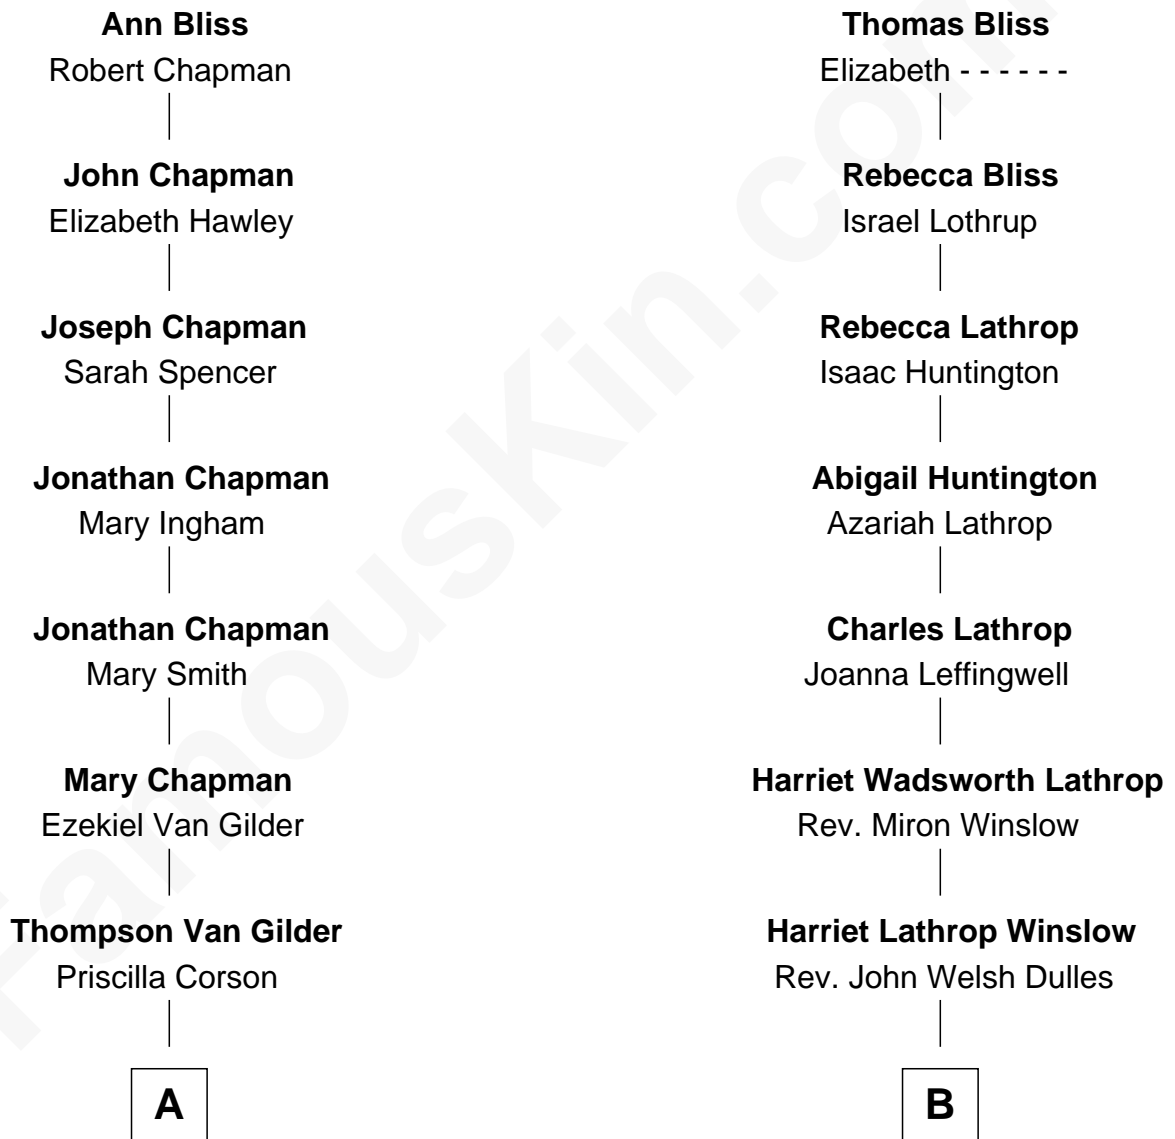

# FamousKin.com Relationship Chart of

**Dr. Jill Biden**

*First Lady of President Joseph Biden*

8th cousin 3 times removed of

**John Foster Dulles**

*52nd U.S. Secretary of State*

**Thomas Bliss**  
Margaret Snowe

FamousKin.com